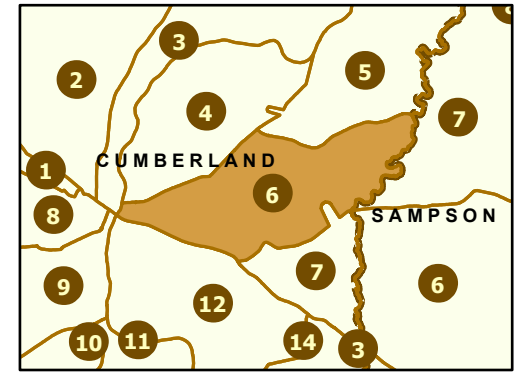

Maintenance Section 6 Cumberland County

- Maint Section Boundary
- Waterbodies
- Municipal Areas
- Interstates
- US Routes
- NC Routes
- Secondary Routes
- Ramps

Only state-maintained routes are shown. Map updated in March 2024. For additional information, visit <https://connect.ncdot.gov/resources/State-Mapping/Pages/default.aspx>.