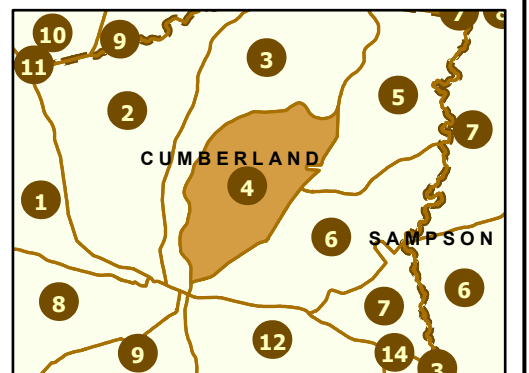

Maintenance Section 4 Cumberland County

OPM
Operations Program Management

Only state-maintained routes are shown. Map updated in March 2024. For additional information, visit <https://connect.ncdot.gov/resources/State-Mapping/Pages/default.aspx>.