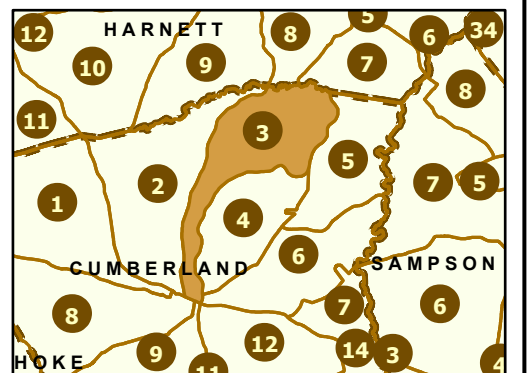

# Maintenance Section 3 Cumberland County

**OPM**  
Operations Program Management

Only state-maintained routes are shown. Map updated in March 2024. For additional information, visit <https://connect.ncdot.gov/resources/State-Mapping/Pages/default.aspx>.