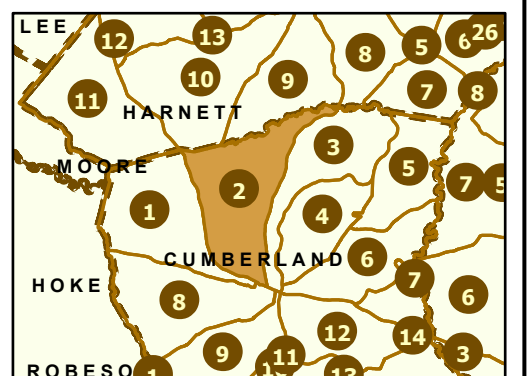

Maintenance Section 2 Cumberland County

OPM
Operations Program Management

Only state-maintained routes are shown. Map updated in March 2024. For additional information, visit <https://connect.ncdot.gov/resources/State-Mapping/Pages/default.aspx>.