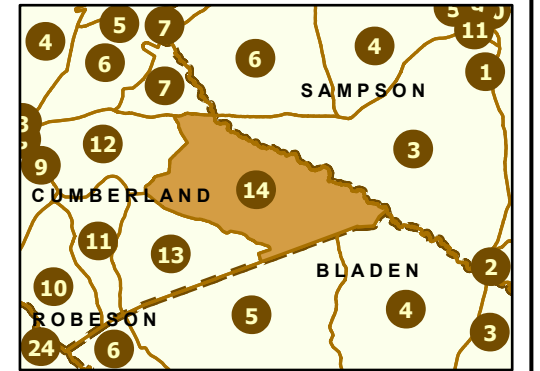

# Maintenance Section 14 Cumberland County

- Maint Section Boundary
- Interstates
- Waterbodies
- US Routes
- Municipal Areas
- NC Routes
- Secondary Routes
- Ramps

Only state-maintained routes are shown. Map updated in March 2024. For additional information, visit <https://connect.ncdot.gov/resources/State-Mapping/Pages/default.aspx>.