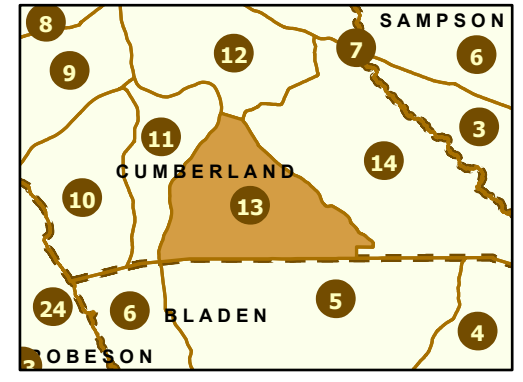

Maintenance Section 13 Cumberland County

- Maint Section Boundary
- Interstates
- Waterbodies
- US Routes
- Municipal Areas
- NC Routes
- Secondary Routes
- Ramps

Only state-maintained routes are shown. Map updated in March 2024. For additional information, visit <https://connect.ncdot.gov/resources/State-Mapping/Pages/default.aspx>.