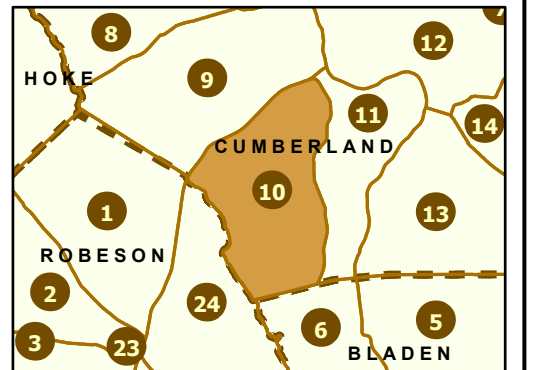

Maintenance Section 10 Cumberland County

OPM
Operations Program Management

Only state-maintained routes are shown. Map updated in March 2024. For additional information, visit <https://connect.ncdot.gov/resources/State-Mapping/Pages/default.aspx>.