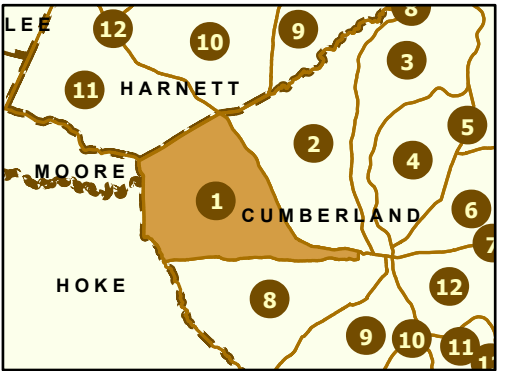

# Maintenance Section 1 Cumberland County

-  Maint Section Boundary
-  Waterbodies
-  Municipal Areas
-  Interstates
-  US Routes
-  NC Routes
-  Secondary Routes
-  Ramps

Only state-maintained routes are shown. Map updated in March 2024. For additional information, visit <https://connect.ncdot.gov/resources/State-Mapping/Pages/default.aspx>.