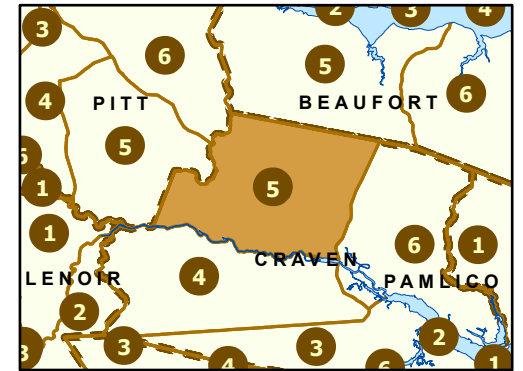

Maintenance Section 5 Craven County

-  Maint Section Boundary
-  Interstates
-  Waterbodies
-  US Routes
-  Municipal Areas
-  NC Routes
-  Secondary Routes
-  Ramps

Only state-maintained routes are shown. Map updated in March 2024. For additional information, visit <https://connect.ncdot.gov/resources/State-Mapping/Pages/default.aspx>.