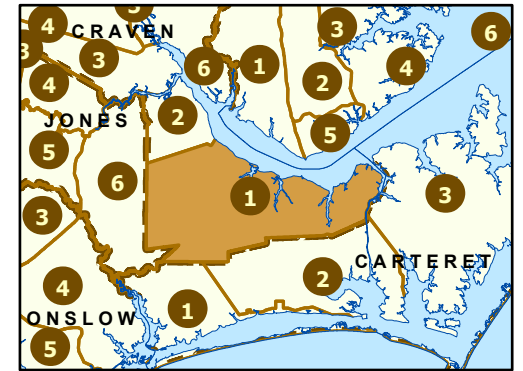

Maintenance Section 1 Craven County

-  Maint Section Boundary
-  Waterbodies
-  Municipal Areas
-  Interstates
-  US Routes
-  NC Routes
-  Secondary Routes
-  Ramps

Only state-maintained routes are shown. Map updated in March 2024. For additional information, visit <https://connect.ncdot.gov/resources/State-Mapping/Pages/default.aspx>.