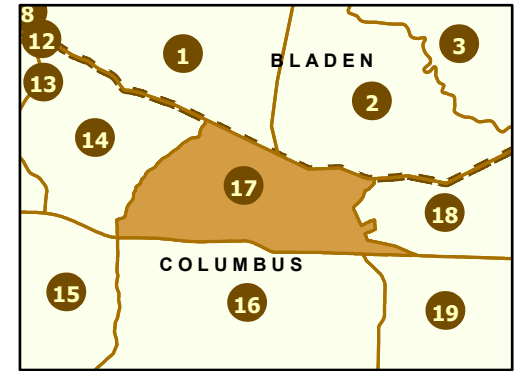

Maintenance Section 17 Columbus County

-  Maint Section Boundary
-  Interstates
-  US Routes
-  Waterbodies
-  NC Routes
-  Municipal Areas
-  Secondary Routes
-  Ramps

Only state-maintained routes are shown. Map updated in March 2024. For additional information, visit <https://connect.ncdot.gov/resources/State-Mapping/Pages/default.aspx>.