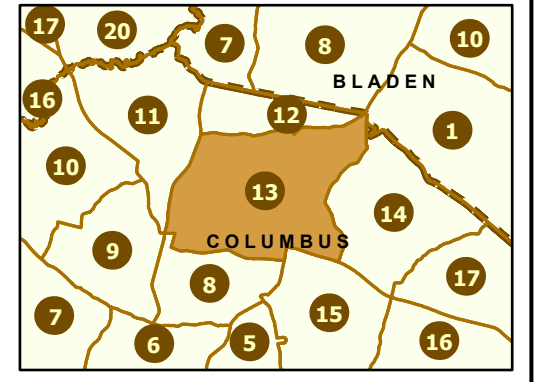

Maintenance Section 13 Columbus County

- Maint Section Boundary
- Interstates
- Waterbodies
- US Routes
- Municipal Areas
- NC Routes
- Secondary Routes
- Ramps

Only state-maintained routes are shown. Map updated in March 2024. For additional information, visit <https://connect.ncdot.gov/resources/State-Mapping/Pages/default.aspx>.