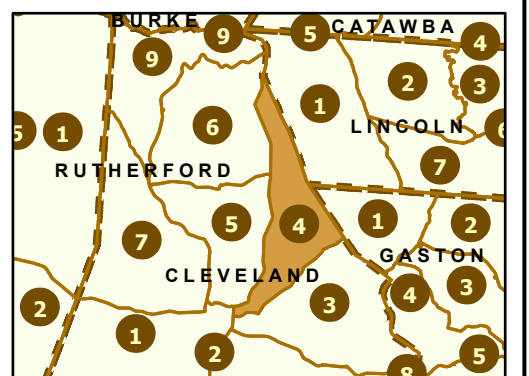

Maintenance Section 4 Cleveland County

Only state-maintained routes are shown. Map updated in March 2024. For additional information, visit <https://connect.ncdot.gov/resources/State-Mapping/Pages/default.aspx>.