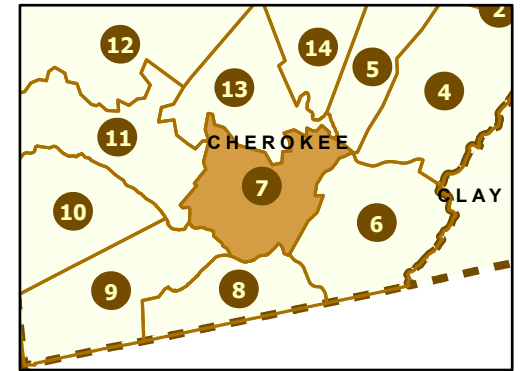

# Maintenance Section 7 Cherokee County

- Maint Section Boundary
- Waterbodies
- Municipal Areas
- Interstates
- US Routes
- NC Routes
- Secondary Routes
- Ramps

Only state-maintained routes are shown. Map updated in March 2024. For additional information, visit <https://connect.ncdot.gov/resources/State-Mapping/Pages/default.aspx>.