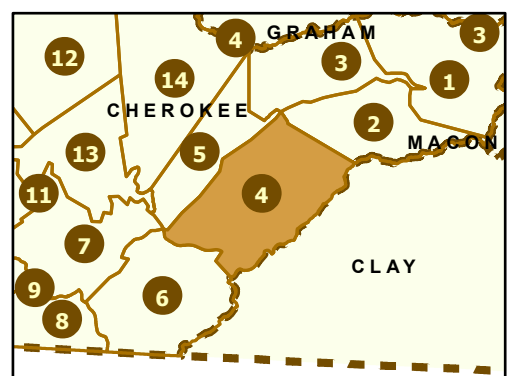

# Maintenance Section 4 Cherokee County

Only state-maintained routes are shown. Map updated in March 2024. For additional information, visit <https://connect.ncdot.gov/resources/State-Mapping/Pages/default.aspx>.