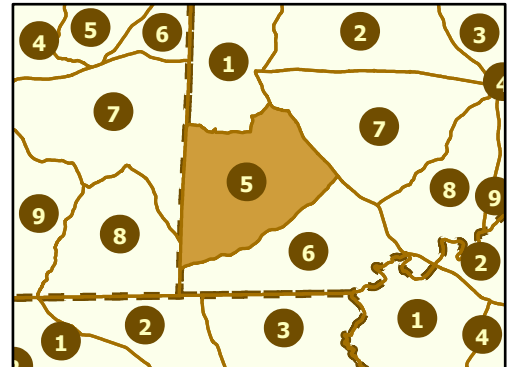

- Interstates
- US Routes
- NC Routes
- Secondary Routes
- Ramps
- Maint Section Boundary
- Waterbodies
- Municipal Areas

# Maintenance Section 5 Chatham County

Only state-maintained routes are shown. Map updated in February 2025. For additional information, visit <https://connect.ncdot.gov/resources/State-Mapping/Pages/default.aspx>.