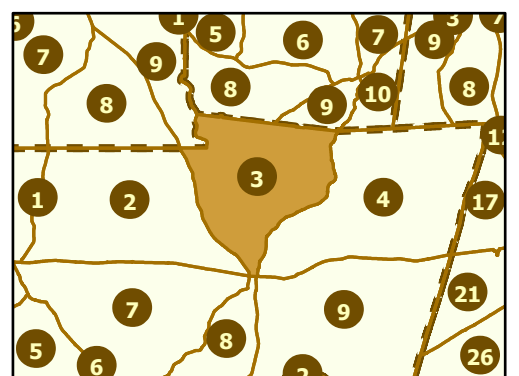

- Interstates
- US Routes
- NC Routes
- Secondary Routes
- Ramps
- Maint Section Boundary
- Waterbodies
- Municipal Areas

Maintenance Section 3 Chatham County

Only state-maintained routes are shown. Map updated in February 2025. For additional information, visit <https://connect.ncdot.gov/resources/State-Mapping/Pages/default.aspx>.