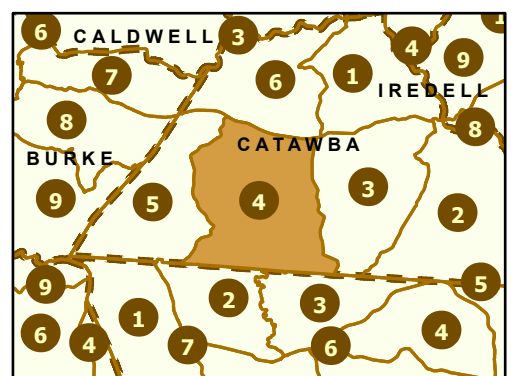

Maintenance Section 4 Catawba County

Only state-maintained routes are shown. Map updated in March 2024. For additional information, visit <https://connect.ncdot.gov/resources/State-Mapping/Pages/default.aspx>.