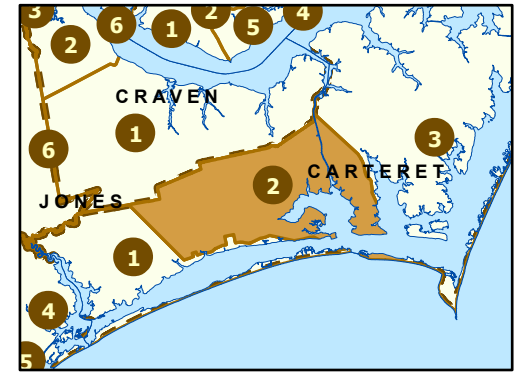

Maintenance Section 2 Carteret County

- Maint Section Boundary
- Interstates
- US Routes
- NC Routes
- Municipal Areas
- Secondary Routes
- Ramps
- Waterbodies

Only state-maintained routes are shown. Map updated in March 2024. For additional information, visit <https://connect.ncdot.gov/resources/State-Mapping/Pages/default.aspx>.