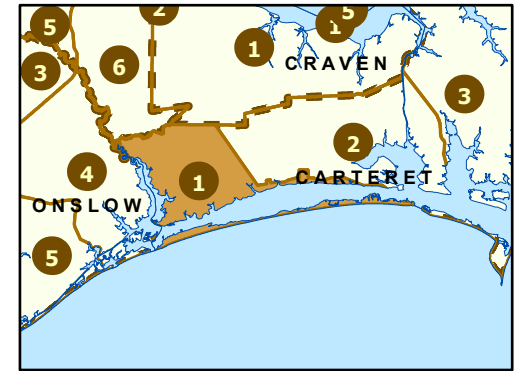

Maintenance Section 1 Carteret County

-  Maint Section Boundary
-  Interstates
-  Waterbodies
-  US Routes
-  Municipal Areas
-  NC Routes
-  Secondary Routes
-  Ramps

OPM
Operations Program Management

Only state-maintained routes are shown. Map updated in March 2024. For additional information, visit <https://connect.ncdot.gov/resources/State-Mapping/Pages/default.aspx>.