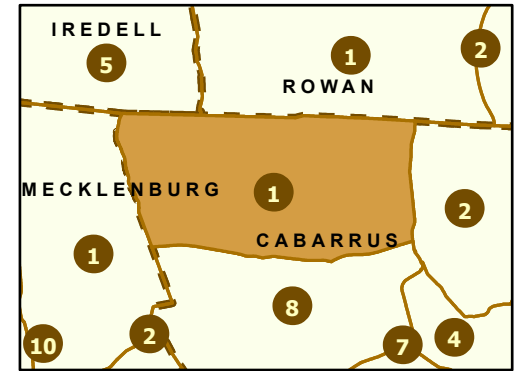

Maintenance Section 1 Cabarrus County

-  Maint Section Boundary
-  Waterbodies
-  Municipal Areas
-  Interstates
-  US Routes
-  NC Routes
-  Secondary Routes
-  Ramps

OPM
Operations Program Management

Only state-maintained routes are shown. Map updated in March 2024. For additional information, visit <https://connect.ncdot.gov/resources/State-Mapping/Pages/default.aspx>.