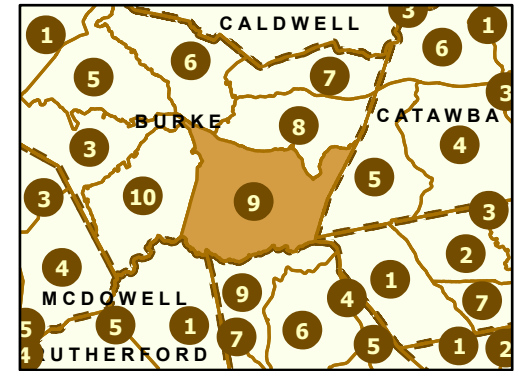

Maintenance Section 9 Burke County

- Maint Section Boundary
- Waterbodies
- Municipal Areas
- Interstates
- US Routes
- NC Routes
- Secondary Routes
- Ramps

Only state-maintained routes are shown. Map updated in March 2024. For additional information, visit <https://connect.ncdot.gov/resources/State-Mapping/Pages/default.aspx>.