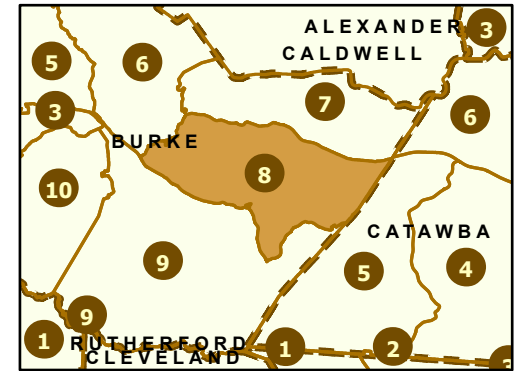

Maintenance Section 8 Burke County

- Maint Section Boundary
- Waterbodies
- Municipal Areas
- Interstates
- US Routes
- NC Routes
- Secondary Routes
- Ramps

OPM
Operations Program Management

Only state-maintained routes are shown. Map updated in March 2024. For additional information, visit <https://connect.ncdot.gov/resources/State-Mapping/Pages/default.aspx>.