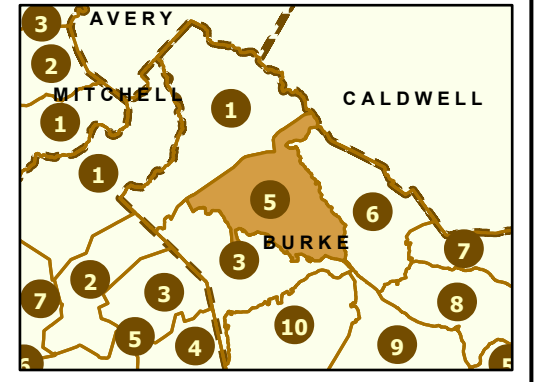

Maintenance Section 5 Burke County

- Maint Section Boundary
- Interstates
- Waterbodies
- US Routes
- Municipal Areas
- NC Routes
- Secondary Routes
- Ramps

Only state-maintained routes are shown. Map updated in March 2024. For additional information, visit <https://connect.ncdot.gov/resources/State-Mapping/Pages/default.aspx>.