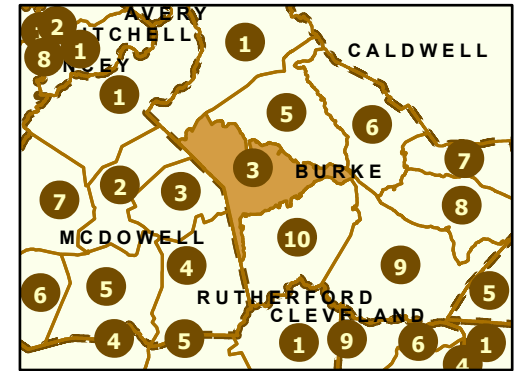

Maintenance Section 3 Burke County

-  Maint Section Boundary
-  Waterbodies
-  Municipal Areas
-  Interstates
-  US Routes
-  NC Routes
-  Secondary Routes
-  Ramps

OPM
Operations Program Management

Only state-maintained routes are shown. Map updated in March 2024. For additional information, visit <https://connect.ncdot.gov/resources/State-Mapping/Pages/default.aspx>.