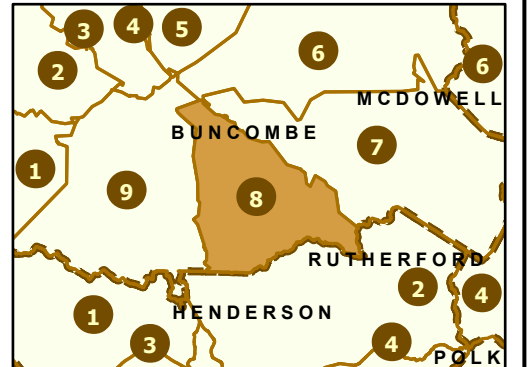

Maintenance Section 8 Buncombe County

Only state-maintained routes are shown. Map updated in March 2024. For additional information, visit <https://connect.ncdot.gov/resources/State-Mapping/Pages/default.aspx>.