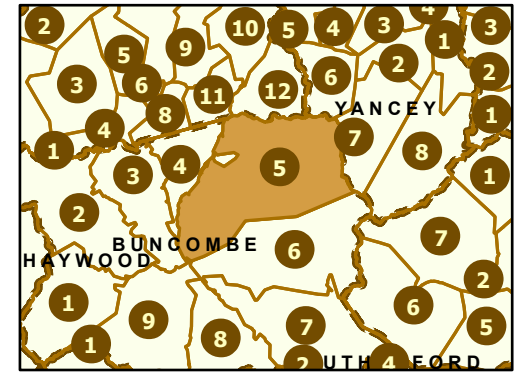

Maintenance Section 5 Buncombe County

Only state-maintained routes are shown. Map updated in March 2024. For additional information, visit <https://connect.ncdot.gov/resources/State-Mapping/Pages/default.aspx>.