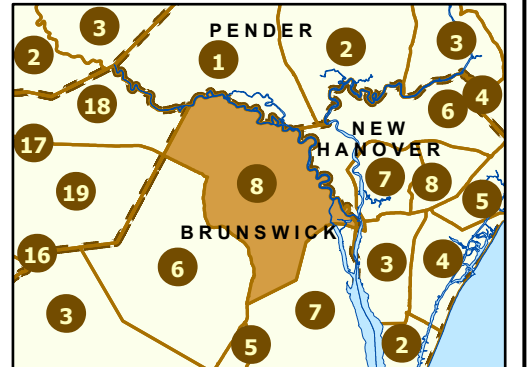

Maintenance Section 8 Brunswick County

Only state-maintained routes are shown. Map updated in March 2024. For additional information, visit <https://connect.ncdot.gov/resources/State-Mapping/Pages/default.aspx>.