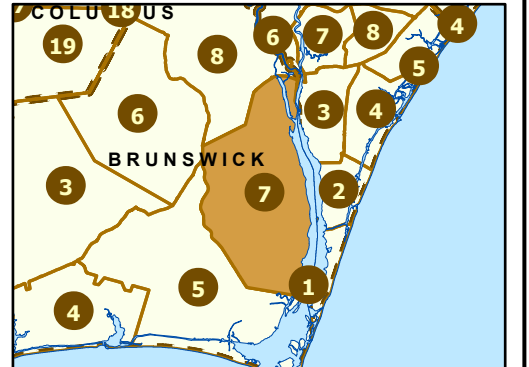

Maintenance Section 7 Brunswick County

Only state-maintained routes are shown. Map updated in March 2024. For additional information, visit <https://connect.ncdot.gov/resources/State-Mapping/Pages/default.aspx>.