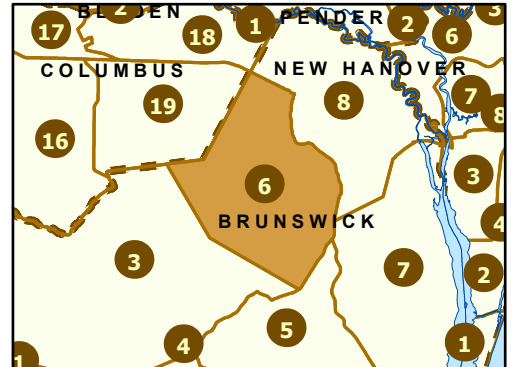

-  Interstates
-  US Routes
-  NC Routes
-  Secondary Routes
-  Ramps
-  Maint Section Boundary
-  Waterbodies
-  Municipal Areas

# Maintenance Section 6 Brunswick County

Only state-maintained routes are shown. Map updated in March 2024. For additional information, visit <https://connect.ncdot.gov/resources/State-Mapping/Pages/default.aspx>.