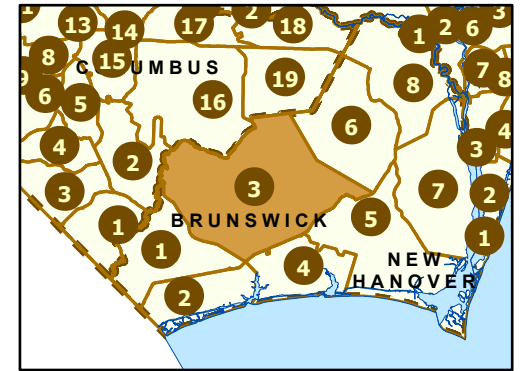

Maintenance Section 3 Brunswick County

- Maint Section Boundary
- Interstates
- Waterbodies
- US Routes
- Municipal Areas
- NC Routes
- Secondary Routes
- Ramps

OPM
Operations Program Management

Only state-maintained routes are shown. Map updated in March 2024. For additional information, visit <https://connect.ncdot.gov/resources/State-Mapping/Pages/default.aspx>.