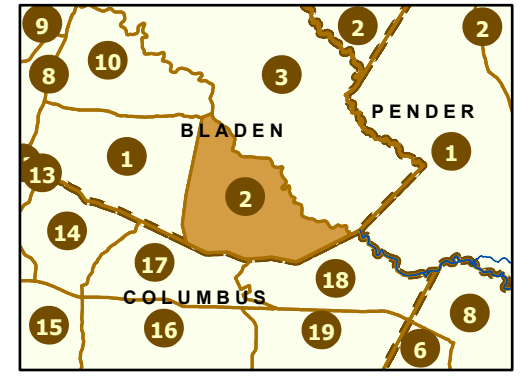

Maintenance Section 2 Bladen County

- Maint Section Boundary
- Interstates
- US Routes
- NC Routes
- Municipal Areas
- Secondary Routes
- Ramps
- Waterbodies

Only state-maintained routes are shown. Map updated in March 2024. For additional information, visit <https://connect.ncdot.gov/resources/State-Mapping/Pages/default.aspx>.