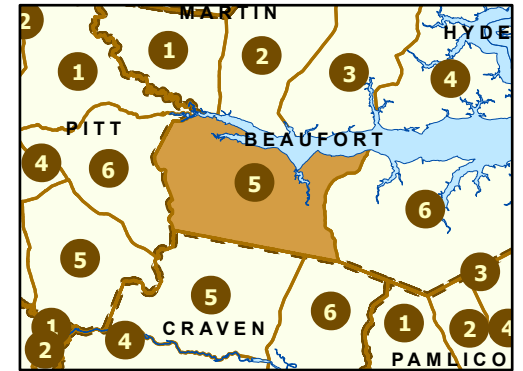

Maintenance Section 5 Beaufort County

-  Maint Section Boundary
-  Interstates
-  Waterbodies
-  US Routes
-  Municipal Areas
-  NC Routes
-  Secondary Routes
-  Ramps

OPM
Operations Program Management

Only state-maintained routes are shown. Map updated in March 2024. For additional information, visit <https://connect.ncdot.gov/resources/State-Mapping/Pages/default.aspx>.