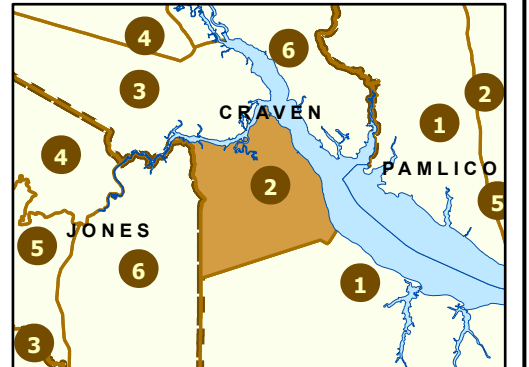

-  Interstates
-  US Routes
-  NC Routes
-  Secondary Routes
-  Ramps
-  Maint Section Boundary
-  Waterbodies
-  Municipal Areas

# Maintenance Section 2 Craven County

Only state-maintained routes are shown. Map updated in March 2024. For additional information, visit <https://connect.ncdot.gov/resources/State-Mapping/Pages/default.aspx>.