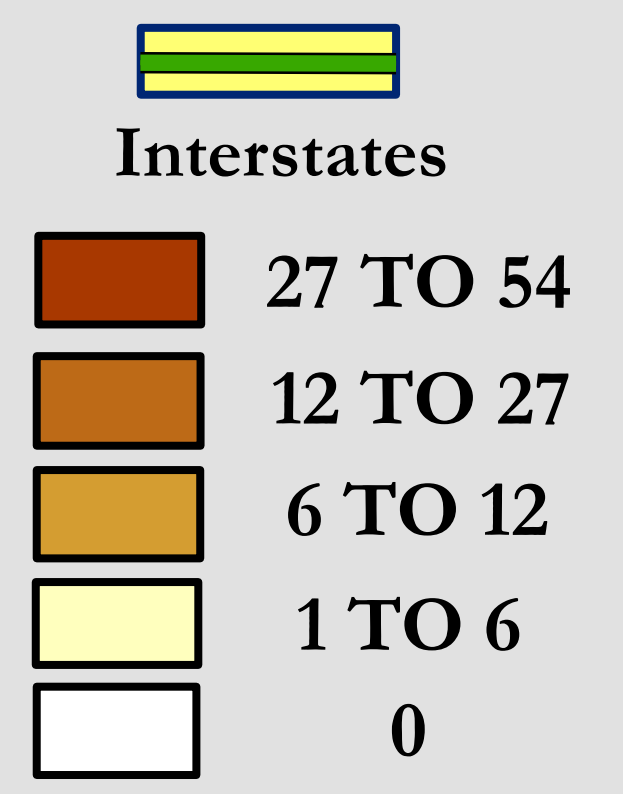

NORTH CAROLINA CRASH MAP

TRUCK FATAL and "A" INJURY

700 Fatal and "A" Injury Truck Crashes

Source: DMV crash database. Data spans a five year period and was extracted on 9-16-15.

The number inside each county boundary represents the total Crashes per county.

TRUCK FATAL and "A" INJURY

Total crash data includes Property Damage Only. PDO

Truck Crashes Fatal and A Injury

More Information can be obtained at:
<https://connect.ncdot.gov/resources/safety/Pages/Crash-Data.aspx>