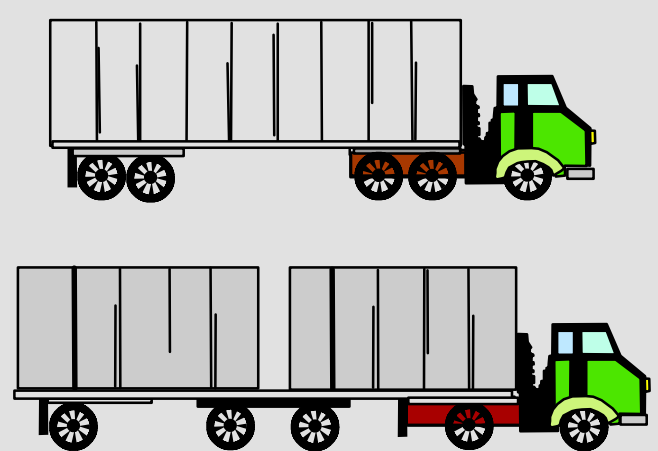

NORTH CAROLINA CRASH MAP

TRUCK FATAL and "A" INJURY

700 Fatal and "A" Injury Truck Crashes

Source: DMV crash database. Data spans a five year period and was extracted on 9-16-15.

The number inside each county boundary represents the total Crashes per county.

TRUCK FATAL and "A" INJURY

Total crash data includes Property Damage Only. PDO

Truck Crashes Fatal and A Injury

More Information can be obtained at:
<https://connect.ncdot.gov/resources/safety/Pages/Crash-Data.aspx>