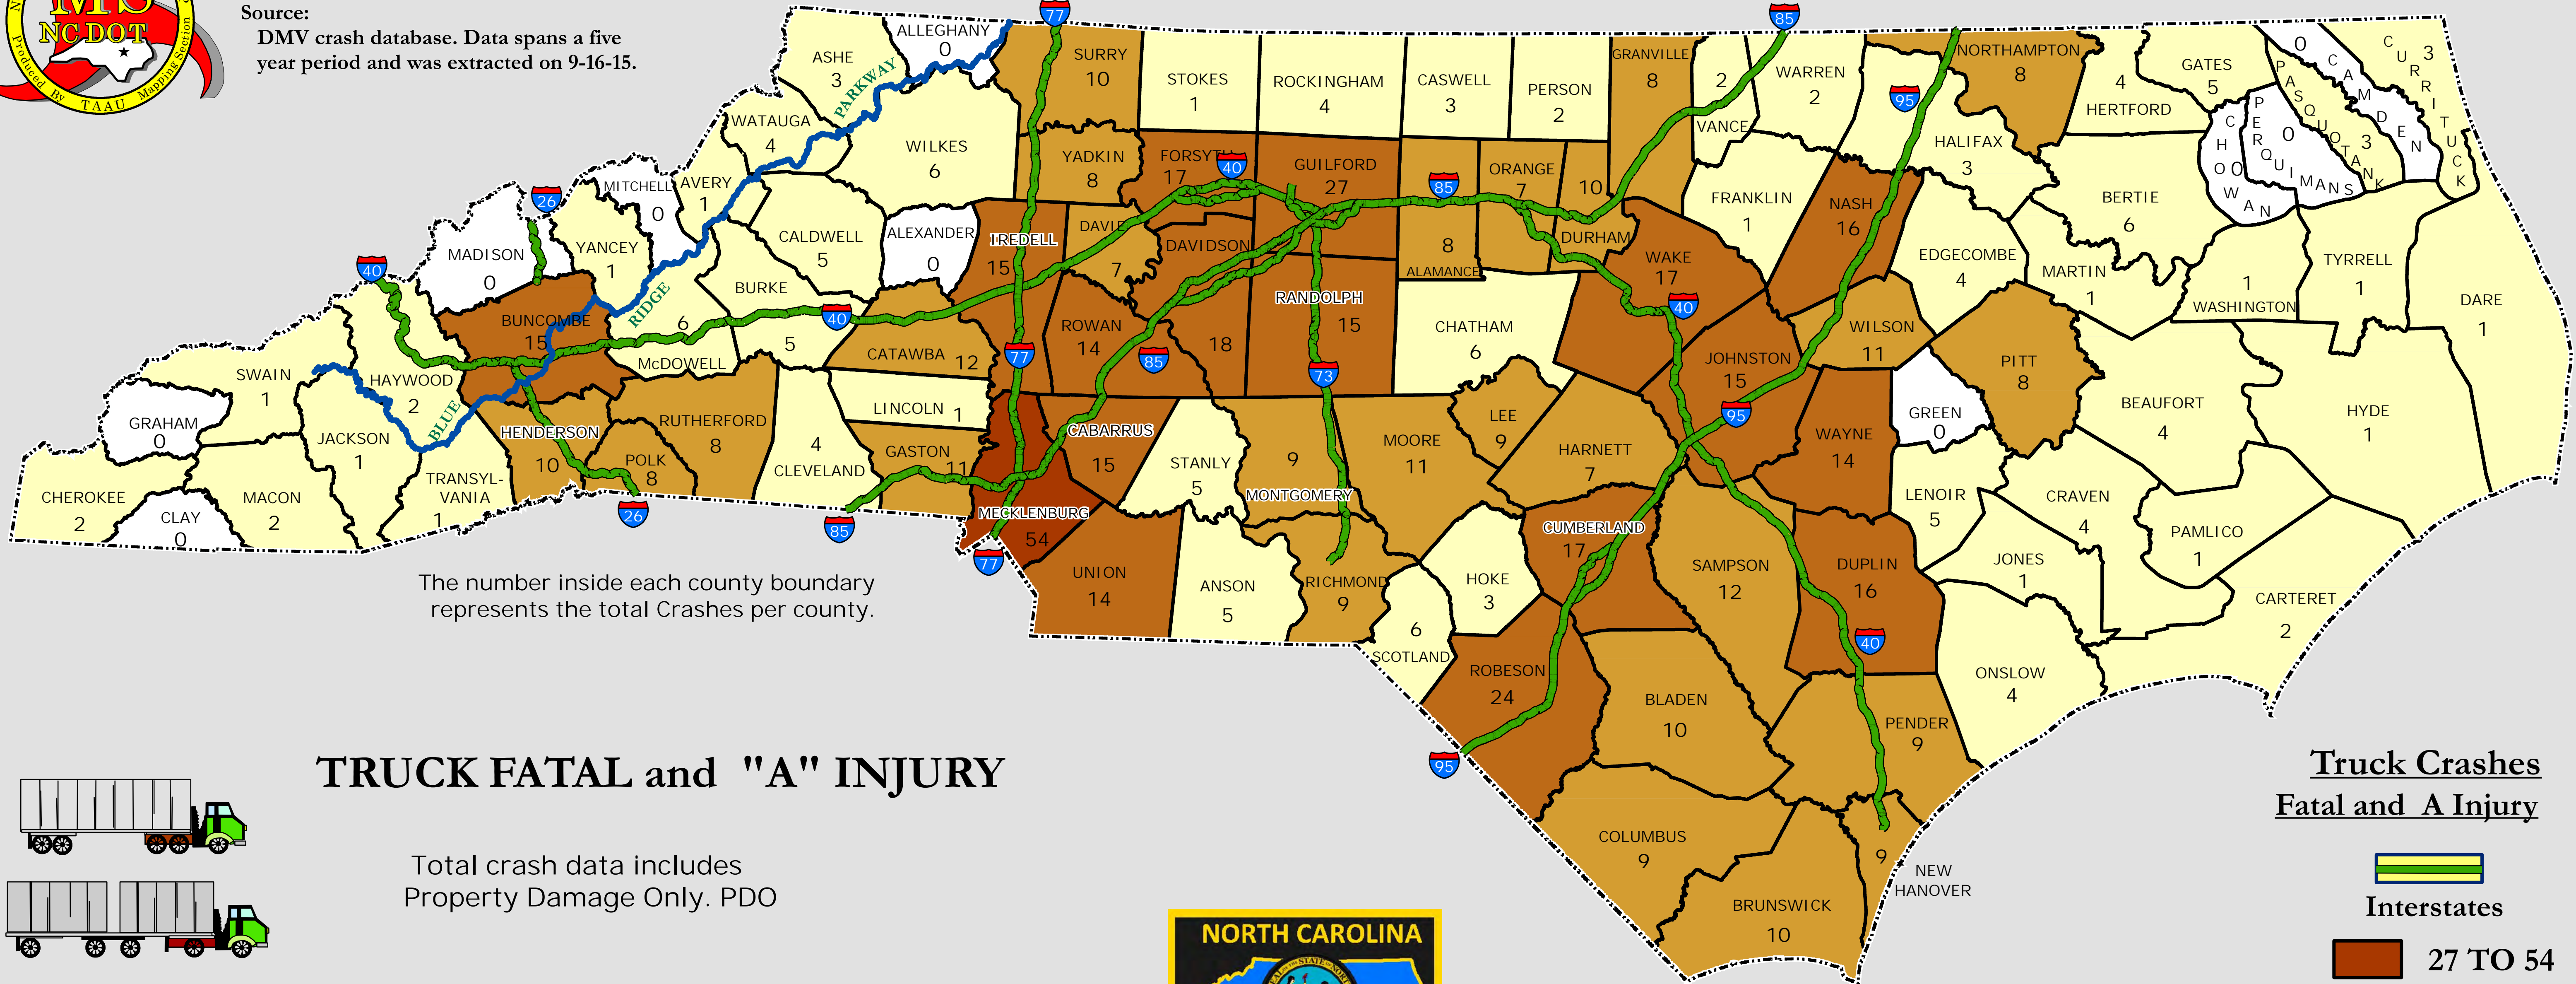

NORTH CAROLINA CRASH MAP

TRUCK FATAL and "A" INJURY

700 Fatal and "A" Injury Truck Crashes

Source: DMV crash database. Data spans a five year period and was extracted on 9-16-15.

The number inside each county boundary represents the total Crashes per county.

TRUCK FATAL and "A" INJURY

Total crash data includes Property Damage Only. PDO

Truck Crashes Fatal and A Injury

More Information can be obtained at:
<https://connect.ncdot.gov/resources/safety/Pages/Crash-Data.aspx>