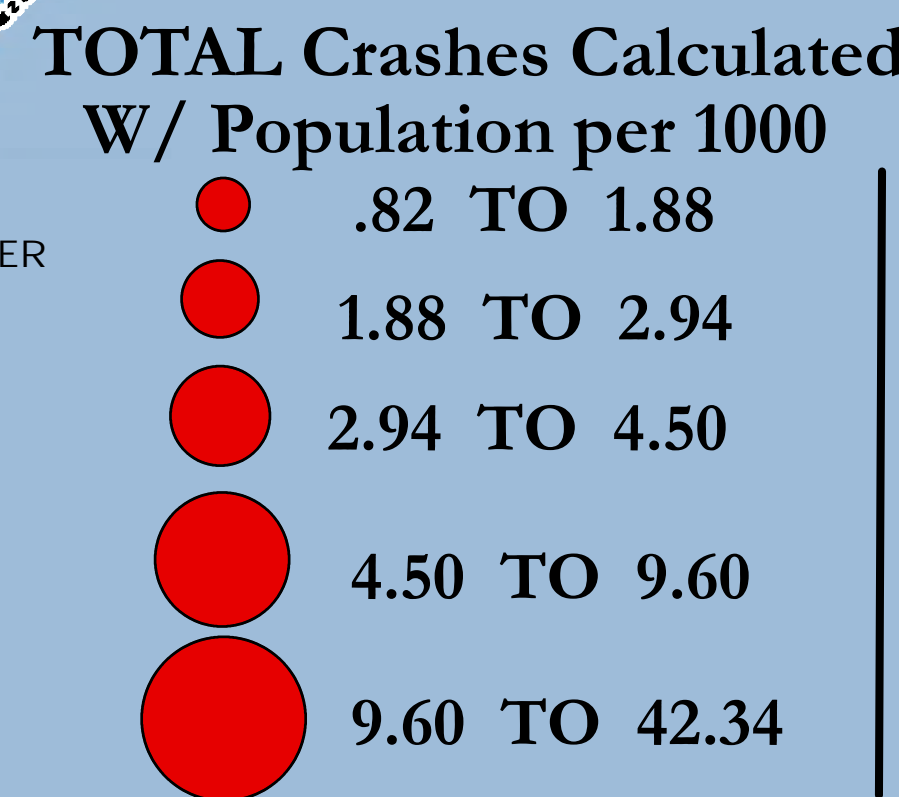

# NORTH CAROLINA CRASH MAP

## TOTAL MOTORCYCLE CRASHES with Population Data

20,148 Total Crashes

Source:  
DMV crash database. Data spans a five year period and was extracted on 9-16-15.

US 129 Tail of the Dragon  
318 curves in 11 miles  
This a popular motorcycle route.

### TOTAL MOTORCYCLE CRASHES

The total crash data includes  
Property Damage Only or PDO data.

Population data is from the US Census.  
<https://www.census.gov/popest/data/index.html>  
for the year of 2015