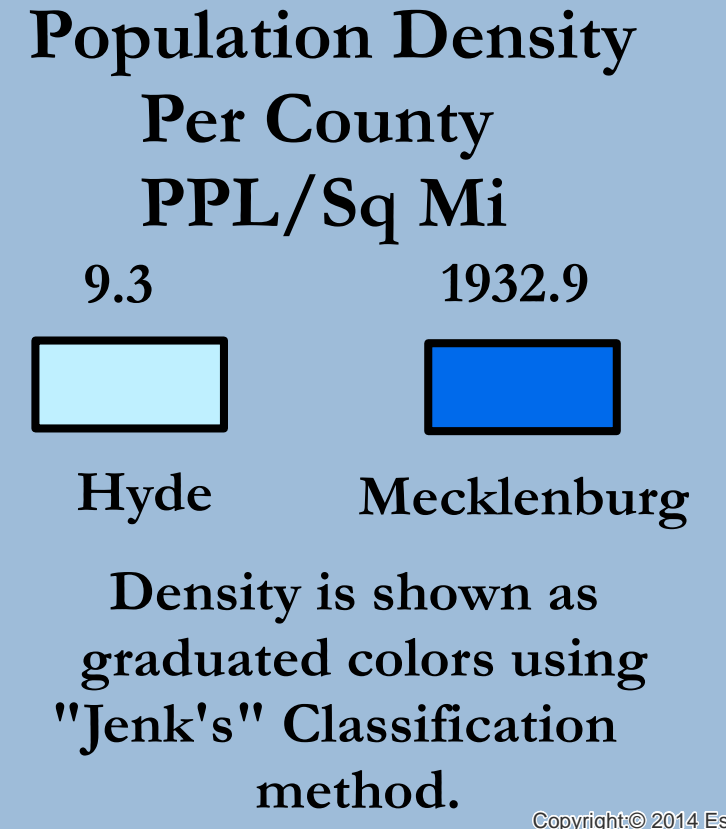

# NORTH CAROLINA CRASH MAP

## TOTAL MOTORCYCLE CRASHES with Population Data

20,148 Total Crashes

Source:  
DMV crash database. Data spans a five year period and was extracted on 9-16-15.

US 129 Tail of the Dragon  
318 curves in 11 miles  
This a popular motorcycle route.

### TOTAL MOTORCYCLE CRASHES

The total crash data includes  
Property Damage Only or PDO data.

Population data is from the US Census.  
<https://www.census.gov/popest/data/index.html>  
for the year of 2015