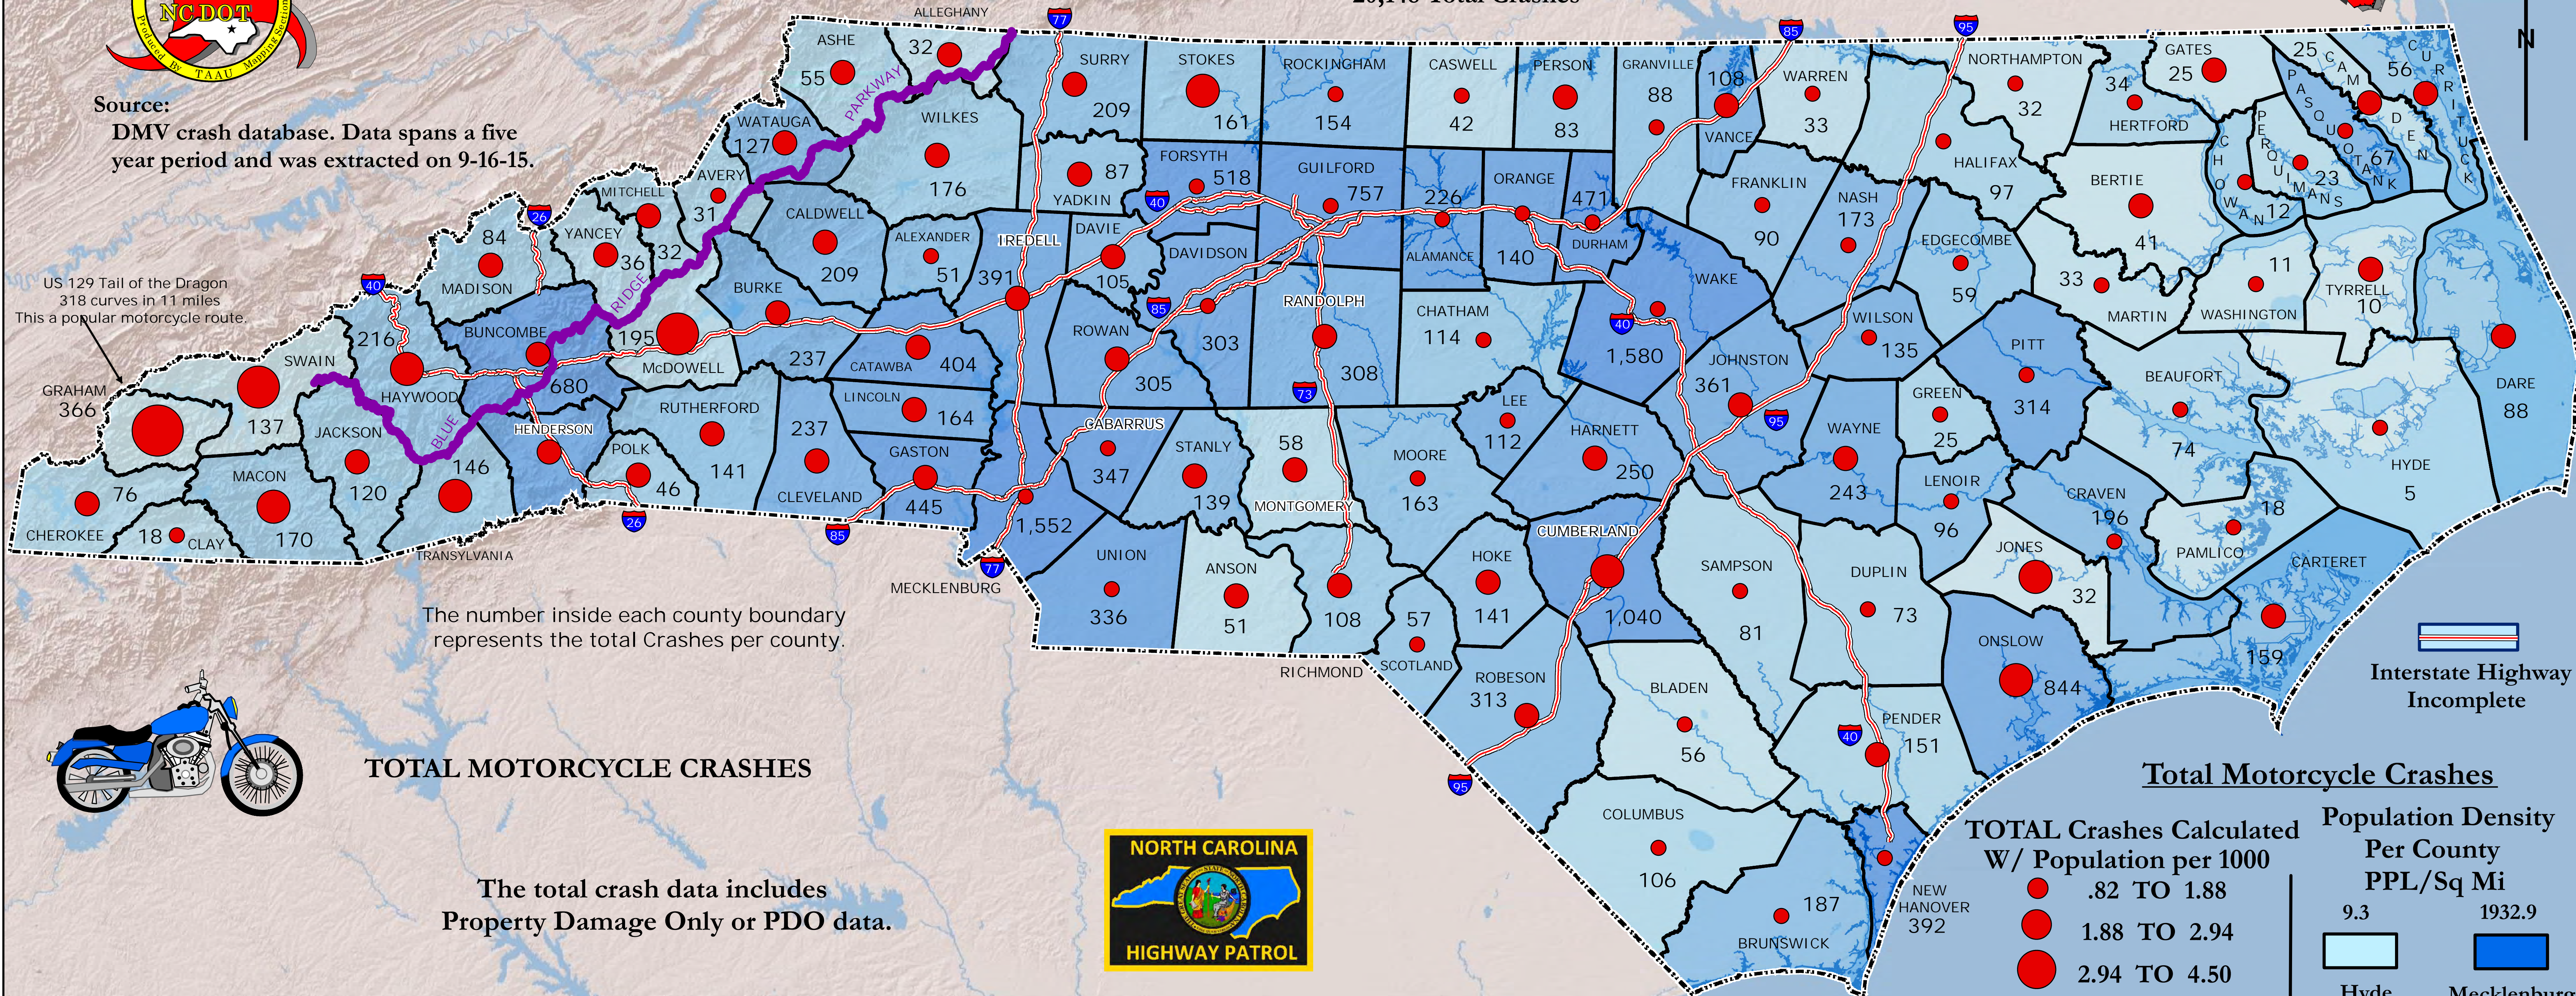

# NORTH CAROLINA CRASH MAP

## TOTAL MOTORCYCLE CRASHES with Population Data

20,148 Total Crashes

Source:  
DMV crash database. Data spans a five year period and was extracted on 9-16-15.

US 129 Tail of the Dragon  
318 curves in 11 miles  
This a popular motorcycle route.

### TOTAL MOTORCYCLE CRASHES

The total crash data includes  
Property Damage Only or PDO data.

Population data is from the US Census.  
<https://www.census.gov/popest/data/index.html>  
for the year of 2015

More Information can be obtained at:  
<https://connect.ncdot.gov/resources/safety/Pages/Crash-Data.aspx>