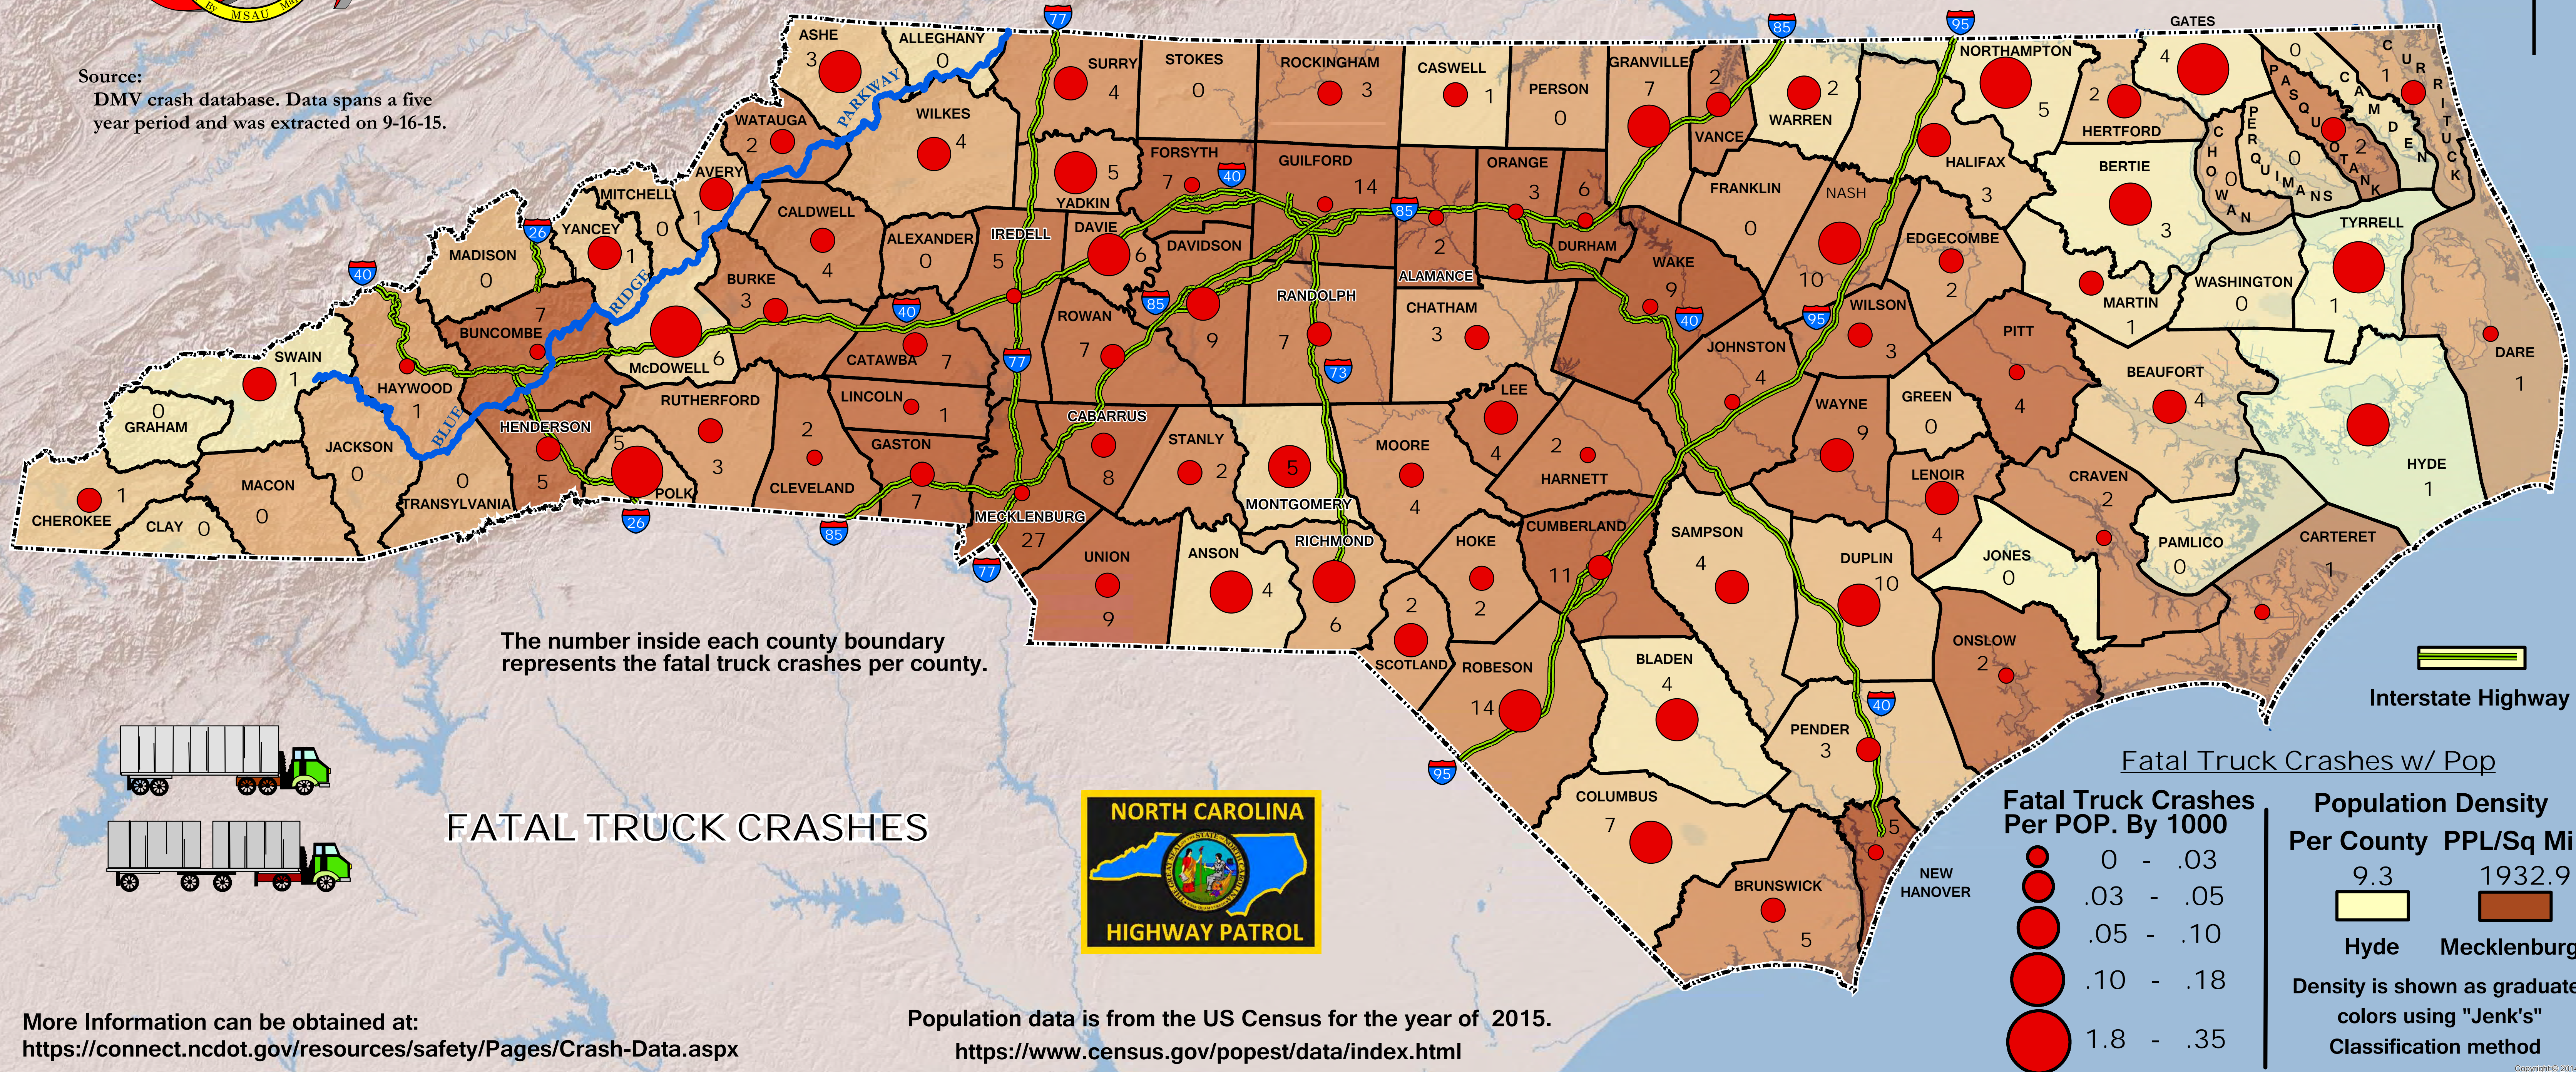

NORTH CAROLINA CRASH MAP

FATAL TRUCK CRASHES with POPULATION DATA

373 Fatal Truck Crashes

Source:
DMV crash database. Data spans a five year period and was extracted on 9-16-15.

More Information can be obtained at:
<https://connect.ncdot.gov/resources/safety/Pages/Crash-Data.aspx>

Population data is from the US Census for the year of 2015.
<https://www.census.gov/popest/data/index.html>