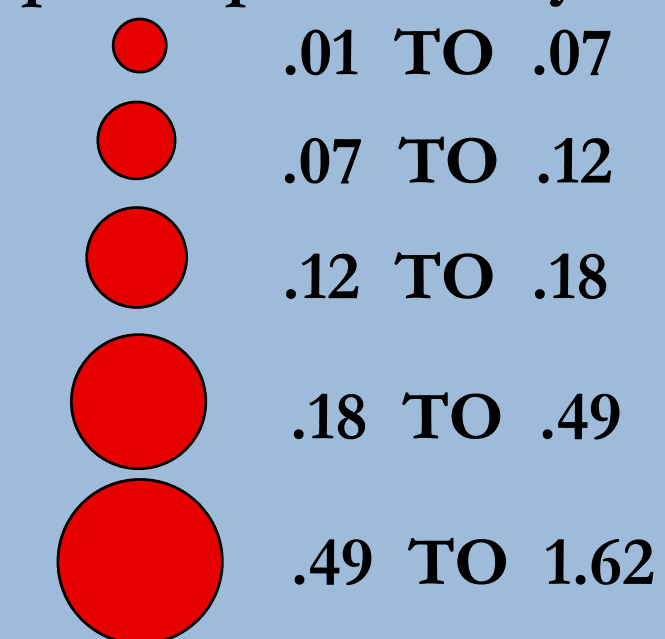

## FATAL MOTORCYCLE CRASHES with Population Data

752 Fatal Crashes

Source:  
DMV crash database. Data spans a five year period and was extracted on 9-16-15.

US 129 Tail of the Dragon  
318 curves in 11 miles  
This is a popular motorcycle route.

The number inside each county boundary represents the total fatal crashes per county.

### FATAL MOTORCYCLE CRASHES

Population data is from the US Census.  
<https://www.census.gov/popest/data/index.html>  
for the year of 2015

Fatal Crashes Calculated per Population by 1000

Population Density Per County PLL/Sq Mi