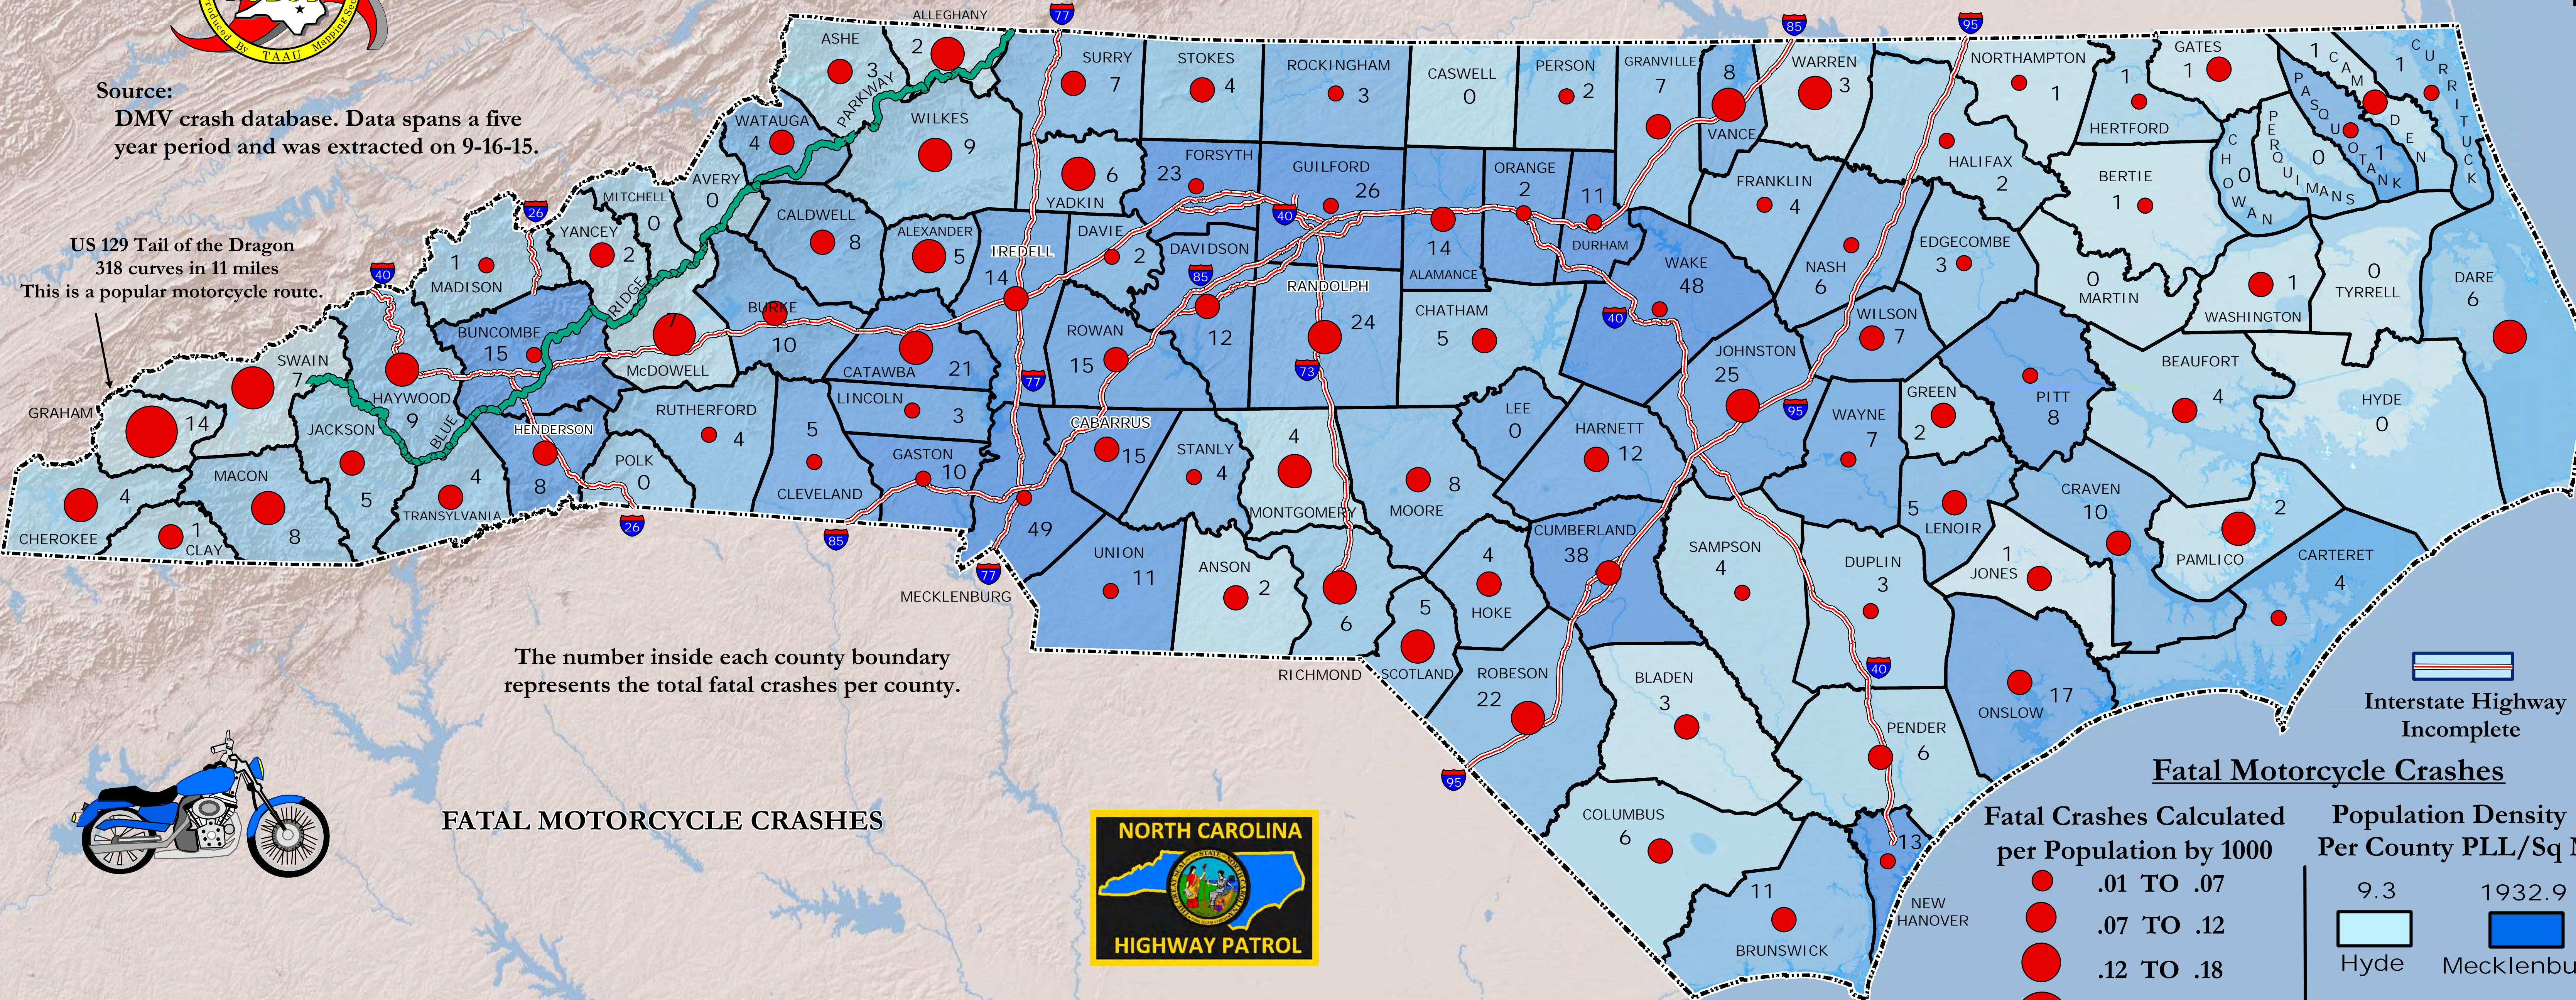

Fatal Motorcycle Crashes

More Information can be obtained at:
<https://connect.ncdot.gov/resources/safety/Pages/Crash-Data.aspx>