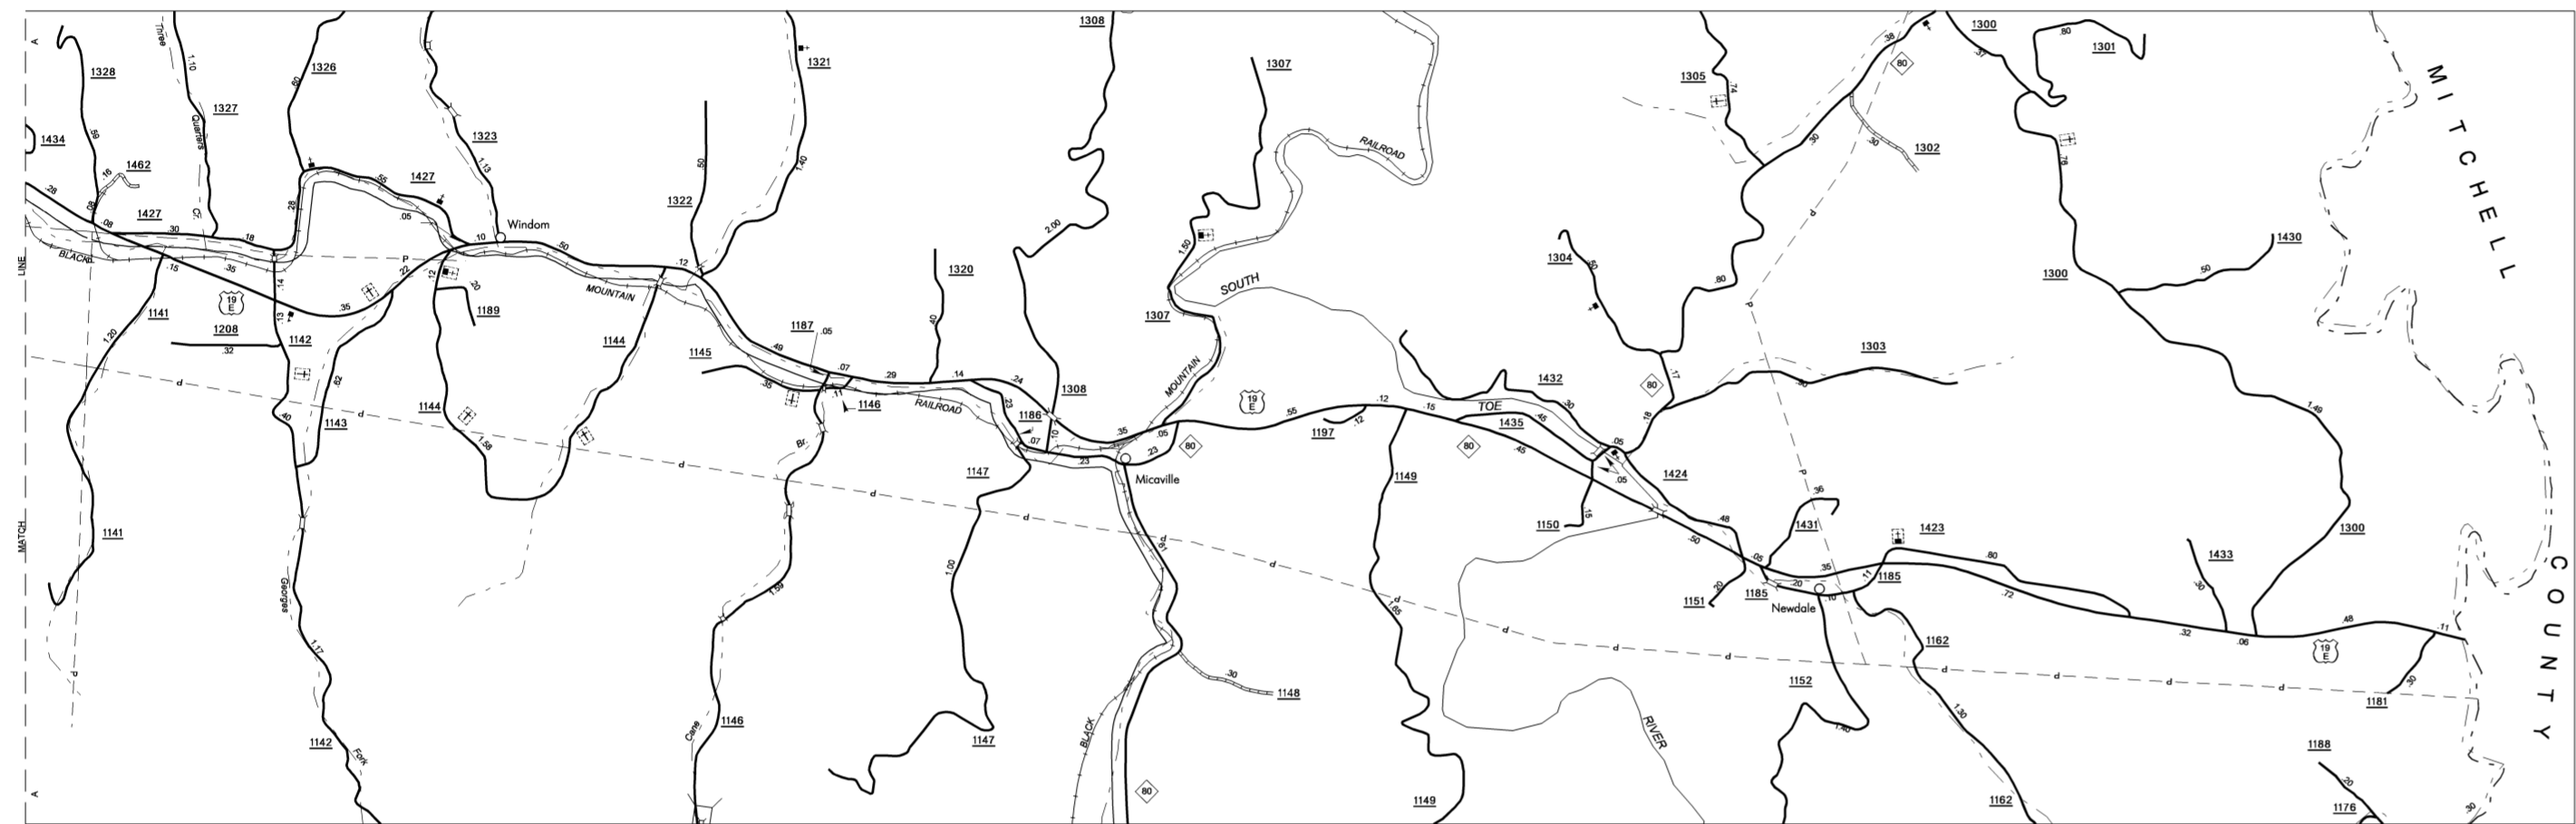

YANCEY SUP 1

ENLARGED MUNICIPAL AND SUBURBAN AREAS
YANCEY COUNTY
NORTH CAROLINA
PREPARED BY THE
NORTH CAROLINA DEPARTMENT OF TRANSPORTATION
STATE ROAD MAINTENANCE UNIT - MAPPING AND INFORMATION SECTION

IN COOPERATION WITH THE
U.S. DEPARTMENT OF TRANSPORTATION
FEDERAL HIGHWAY ADMINISTRATION
SCALE

POLYBROM PRECISION