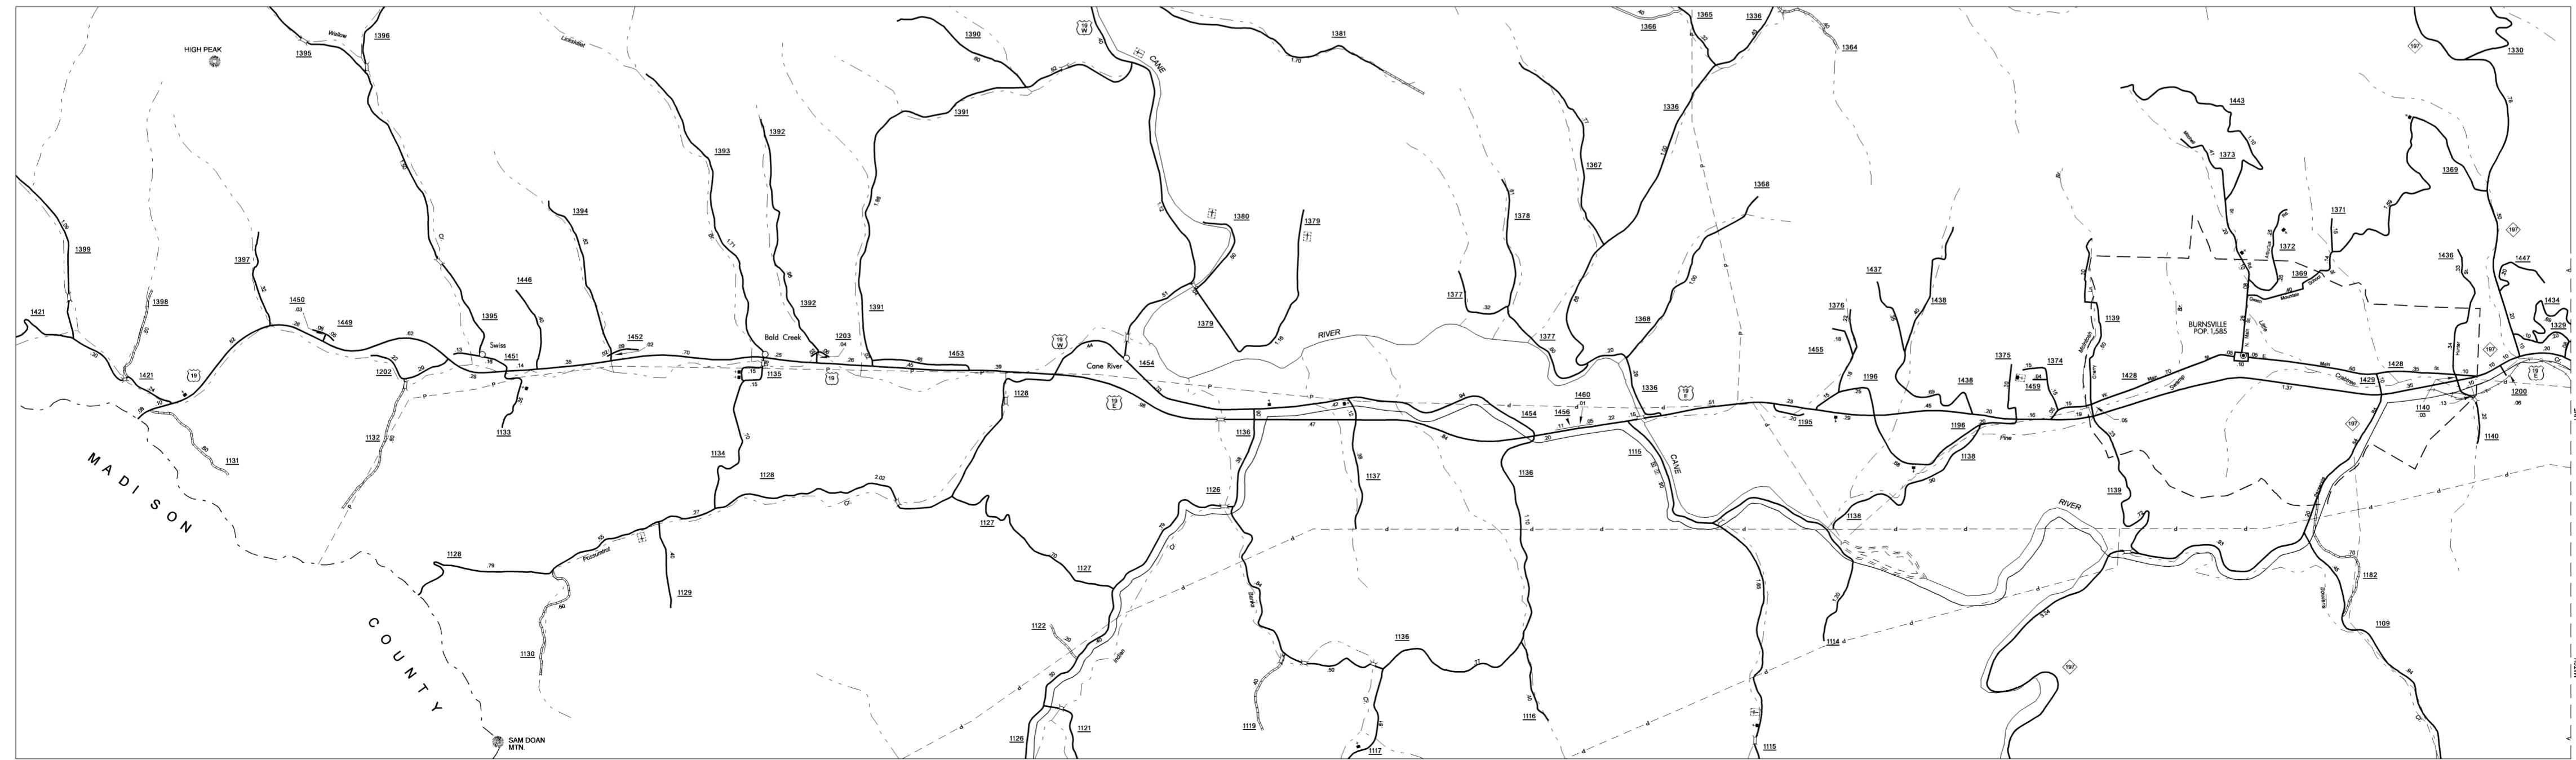

YANCEY SUP 1

ENLARGED MUNICIPAL AND SUBURBAN AREAS
YANCEY COUNTY
NORTH CAROLINA
PREPARED BY THE
NORTH CAROLINA DEPARTMENT OF TRANSPORTATION
STATE ROAD MAINTENANCE UNIT - MAPPING AND INFORMATION SECTION

IN COOPERATION WITH THE
U.S. DEPARTMENT OF TRANSPORTATION
FEDERAL HIGHWAY ADMINISTRATION
SCALE

POLYBROM PRECISION