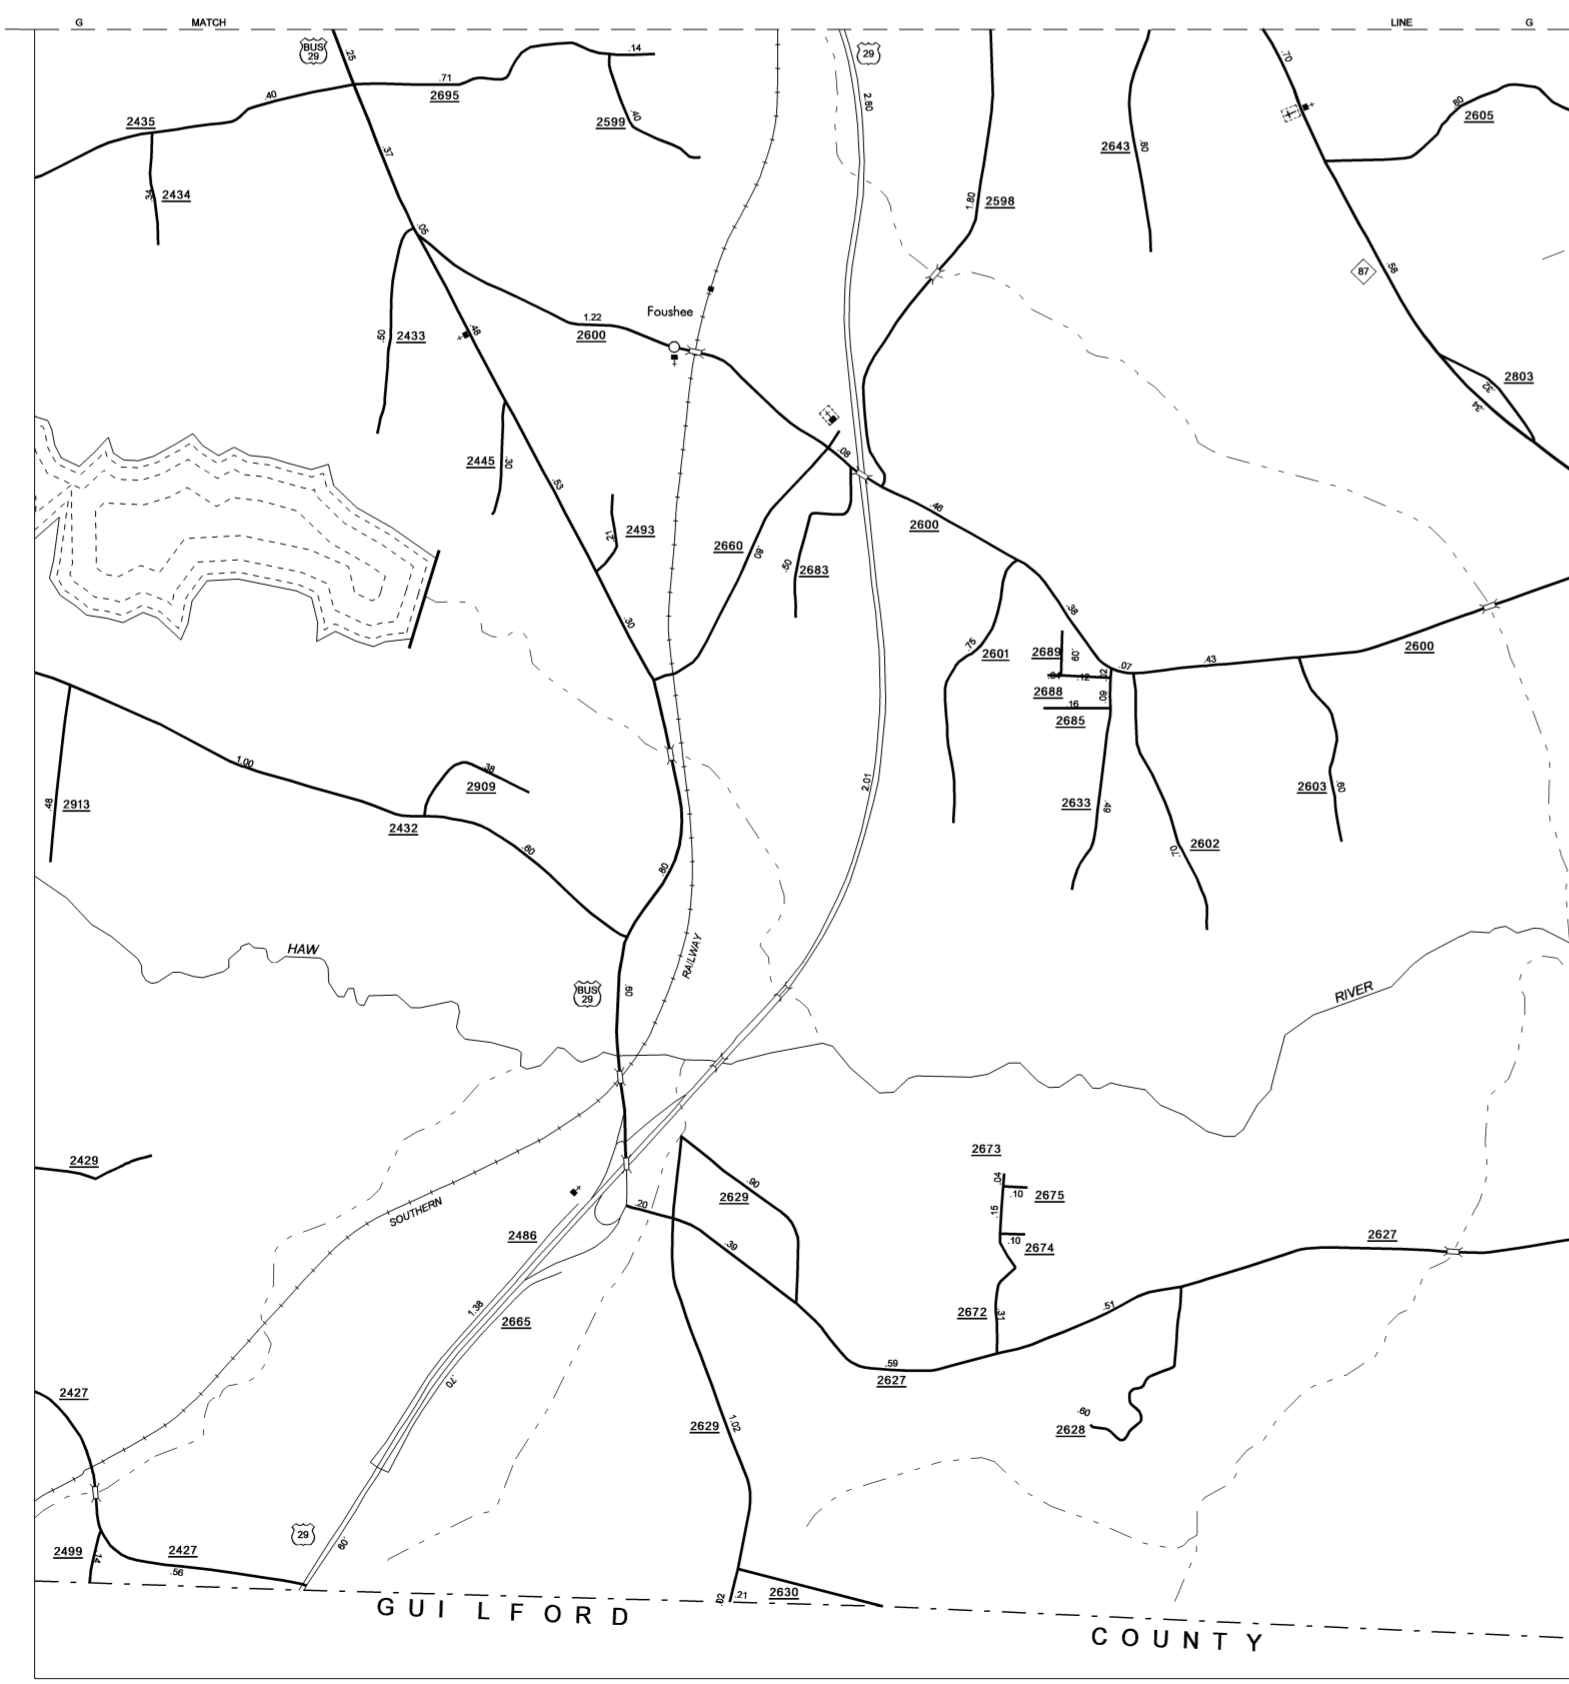

GUILFORD COUNTY

Fourhee