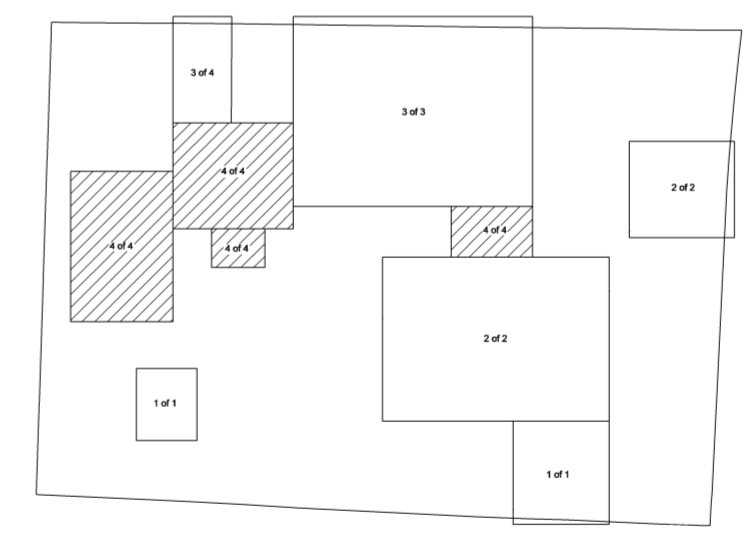

SUPPLEMENTAL KEY

ENLARGED MUNICIPAL AND SUBURBAN AREAS
ROCKINGHAM COUNTY
NORTH CAROLINA
PREPARED BY THE
NORTH CAROLINA DEPARTMENT OF TRANSPORTATION
STATE ROAD MAINTENANCE UNIT - MAPPING AND INFORMATION SECTION
IN COOPERATION WITH THE
U.S. DEPARTMENT OF TRANSPORTATION
FEDERAL HIGHWAY ADMINISTRATION

SCALE

COPIES OF THIS MAP ARE AVAILABLE TO THE PUBLIC AT A NOMINAL COST.
ADDRESS:
N.C. DEPARTMENT OF TRANSPORTATION
STATE ROAD MAINTENANCE UNIT
3401 CARL SANDHURST CT.
FOLEY, N.C. 27834