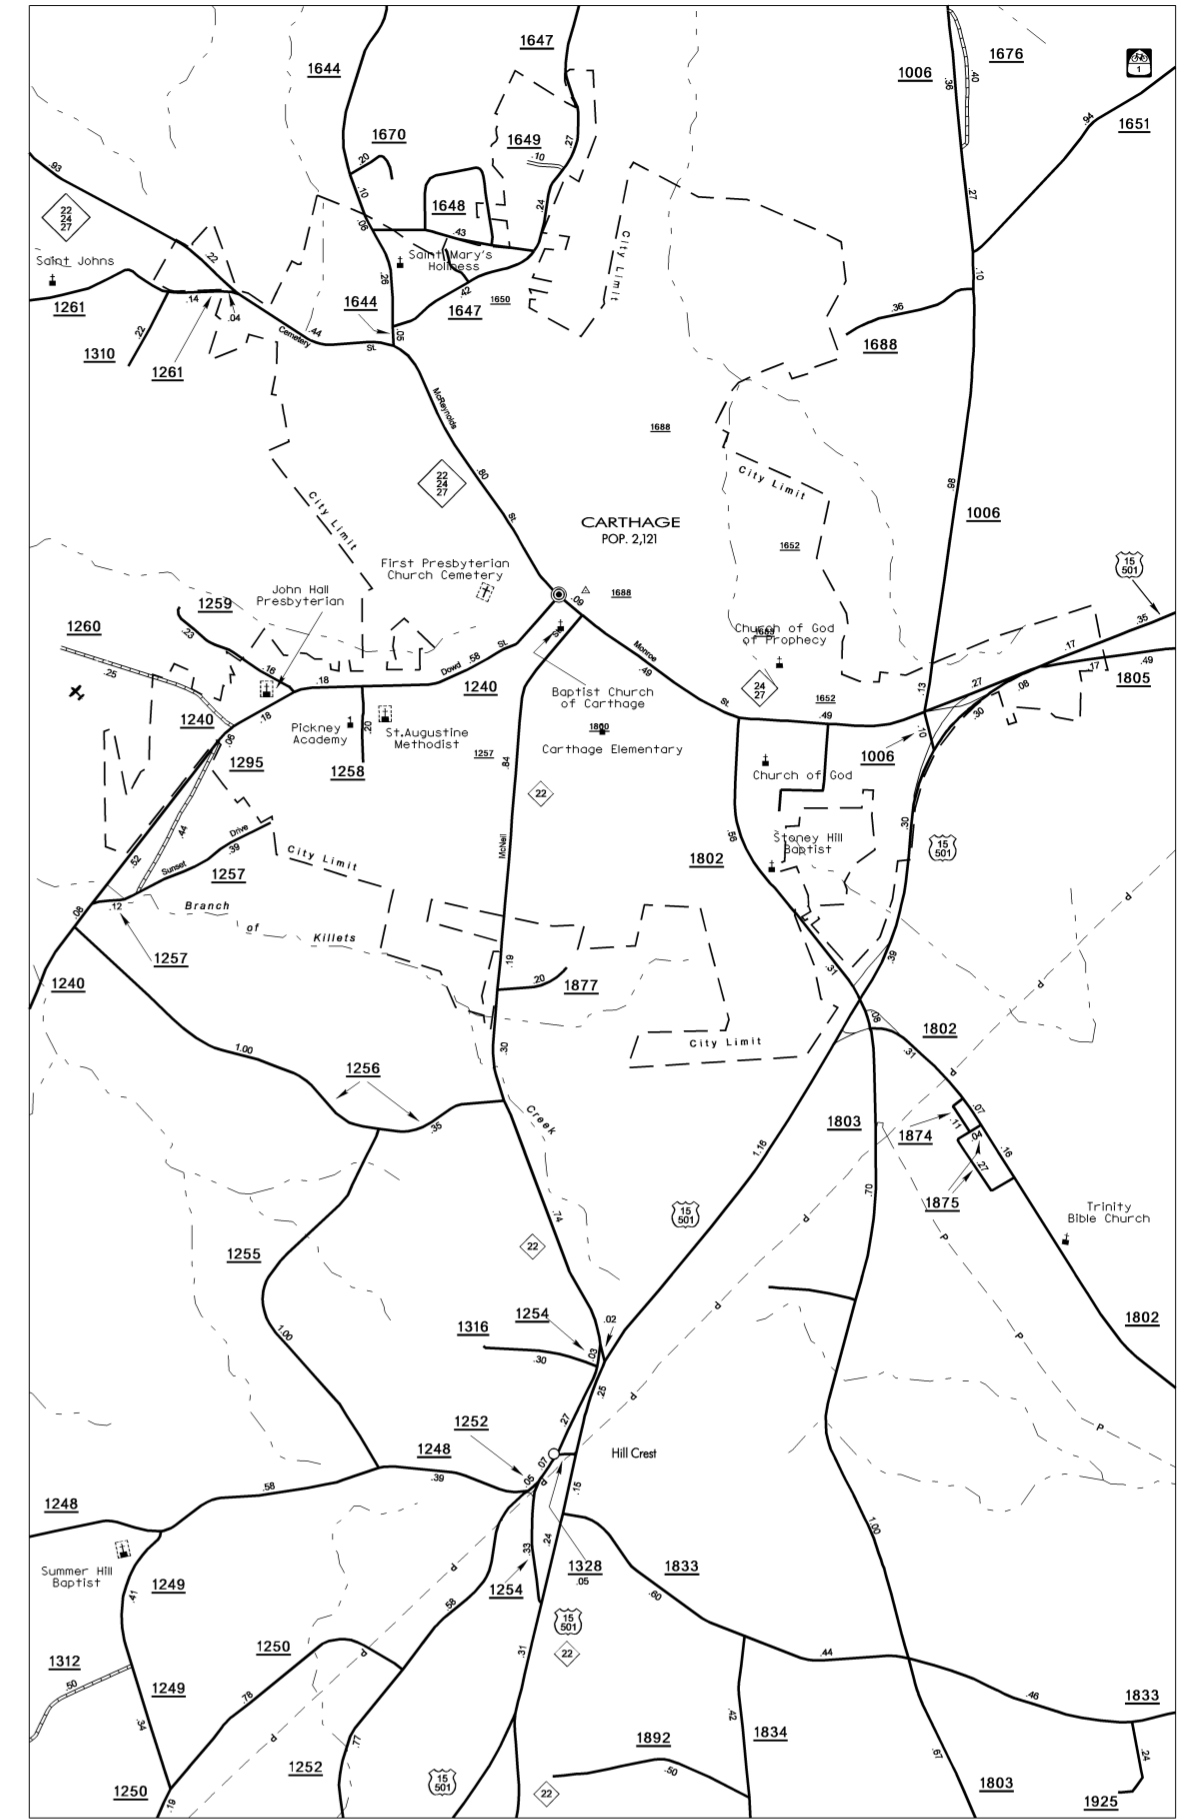

COPIES OF THIS MAP ARE AVAILABLE TO THE PUBLIC AT A NOMINAL COST.

N.C. DEPARTMENT OF TRANSPORTATION
 3401 CAPE SANDHURST CT.
 FOLEY, N.C. 28538

REVISED
 5/15/00 JSH
 6/06/01 JSH
 10/21/02 JSH
 12/02/03 JSH
 12/10/04 JSH
 10/20/05 JSH
 7/06/06 TRP
 12/20/06 TRP
 5/10/08 TRP
 7/17/09 RLN
 10/16/09 MG

SUP. 1

MOORE COUNTY

ENLARGED MUNICIPAL AND SUBURBAN AREAS

MOORE COUNTY

NORTH CAROLINA

PREPARED BY THE
 NORTH CAROLINA DEPARTMENT OF TRANSPORTATION
 STATE ROAD MAINTENANCE UNIT - MAPPING AND INFORMATION SECTION