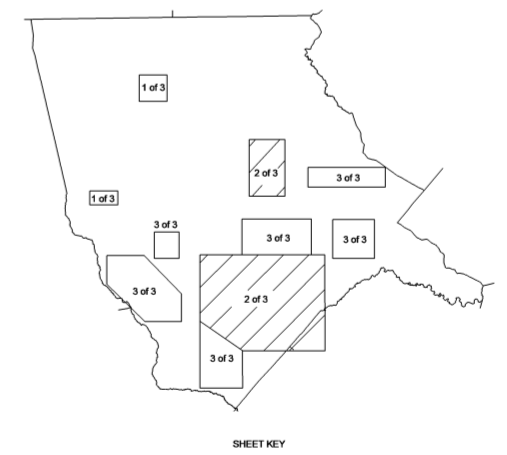

COPIES OF THIS MAP ARE AVAILABLE TO THE PUBLIC AT A NOMINAL COST.

N.C. DEPARTMENT OF TRANSPORTATION
 3401 CAPE SANDHURST CT.
 FOLEY, N.C. 28538

REVISED
 5/15/00 JSH
 6/06/01 JSH
 10/21/02 JSH
 12/02/03 JSH
 12/10/04 JSH
 10/20/05 JSH
 7/06/06 TRP
 12/20/06 TRP
 5/10/08 TRP
 7/17/09 RLN
 10/16/09 MG

SUP. 1

MOORE COUNTY

ENLARGED MUNICIPAL AND SUBURBAN AREAS

MOORE COUNTY

NORTH CAROLINA

PREPARED BY THE
 NORTH CAROLINA DEPARTMENT OF TRANSPORTATION
 STATE ROAD MAINTENANCE UNIT - MAPPING AND INFORMATION SECTION

IN COOPERATION WITH THE
 U.S. DEPARTMENT OF TRANSPORTATION
 FEDERAL HIGHWAY ADMINISTRATION

SCALE
 0 1 MILE

11,000 FOOT GRID BASED ON NORTH CAROLINA PLANE COORDINATE SYSTEM
 POLYCONIC PROJECTION