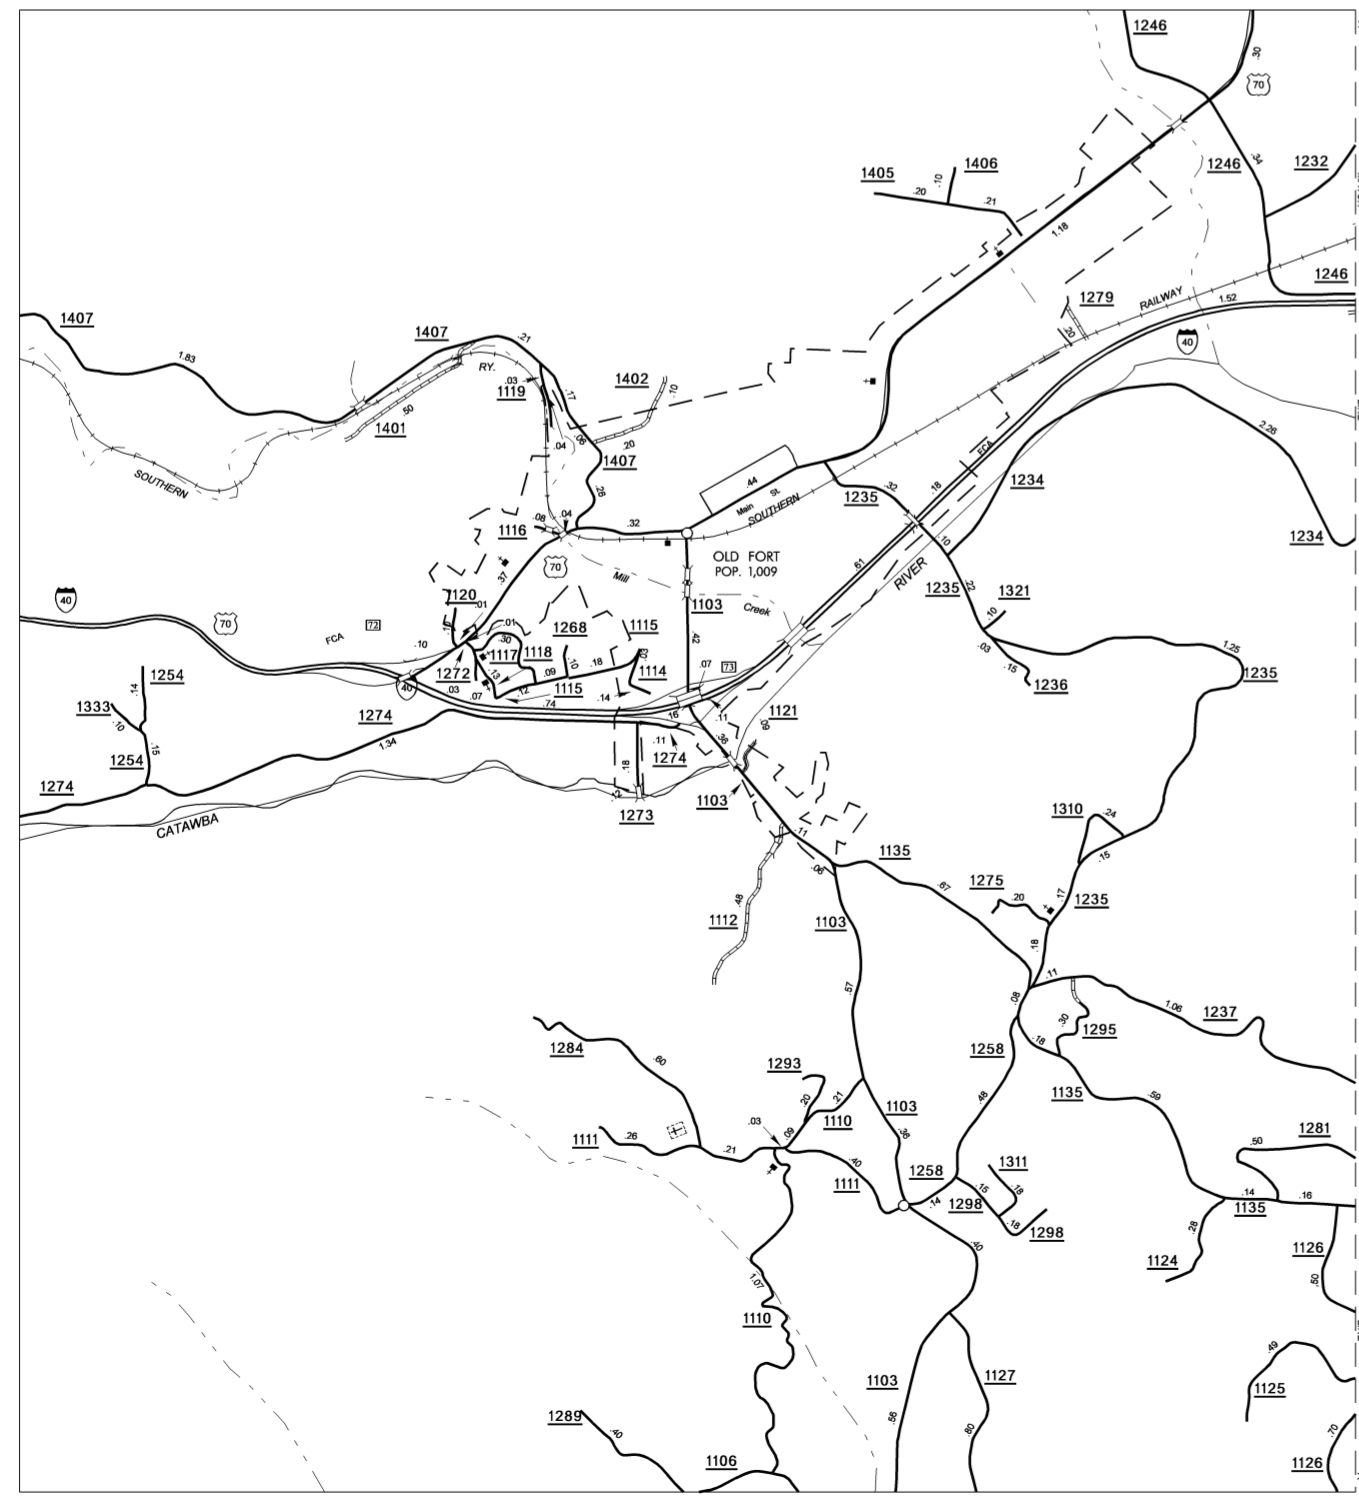

Old Fort

ENLARGED MUNICIPAL AND SUBURBAN AREAS
McDOWELL COUNTY
NORTH CAROLINA
PREPARED BY THE
NORTH CAROLINA DEPARTMENT OF TRANSPORTATION
STATE ROAD MAINTENANCE UNIT - MAPPING AND INFORMATION SECTION
IN COOPERATION WITH THE
U.S. DEPARTMENT OF TRANSPORTATION
FEDERAL HIGHWAY ADMINISTRATION

McDowell
SUP 2
COPIES OF THIS MAP ARE AVAILABLE
TO THE PUBLIC AT A NOMINAL COST.
ADDRESS:
N.C. DEPARTMENT OF TRANSPORTATION
STATE ROAD MAINTENANCE UNIT
3401 CARL SANDHURST CT.
RALEIGH, N.C. 27610