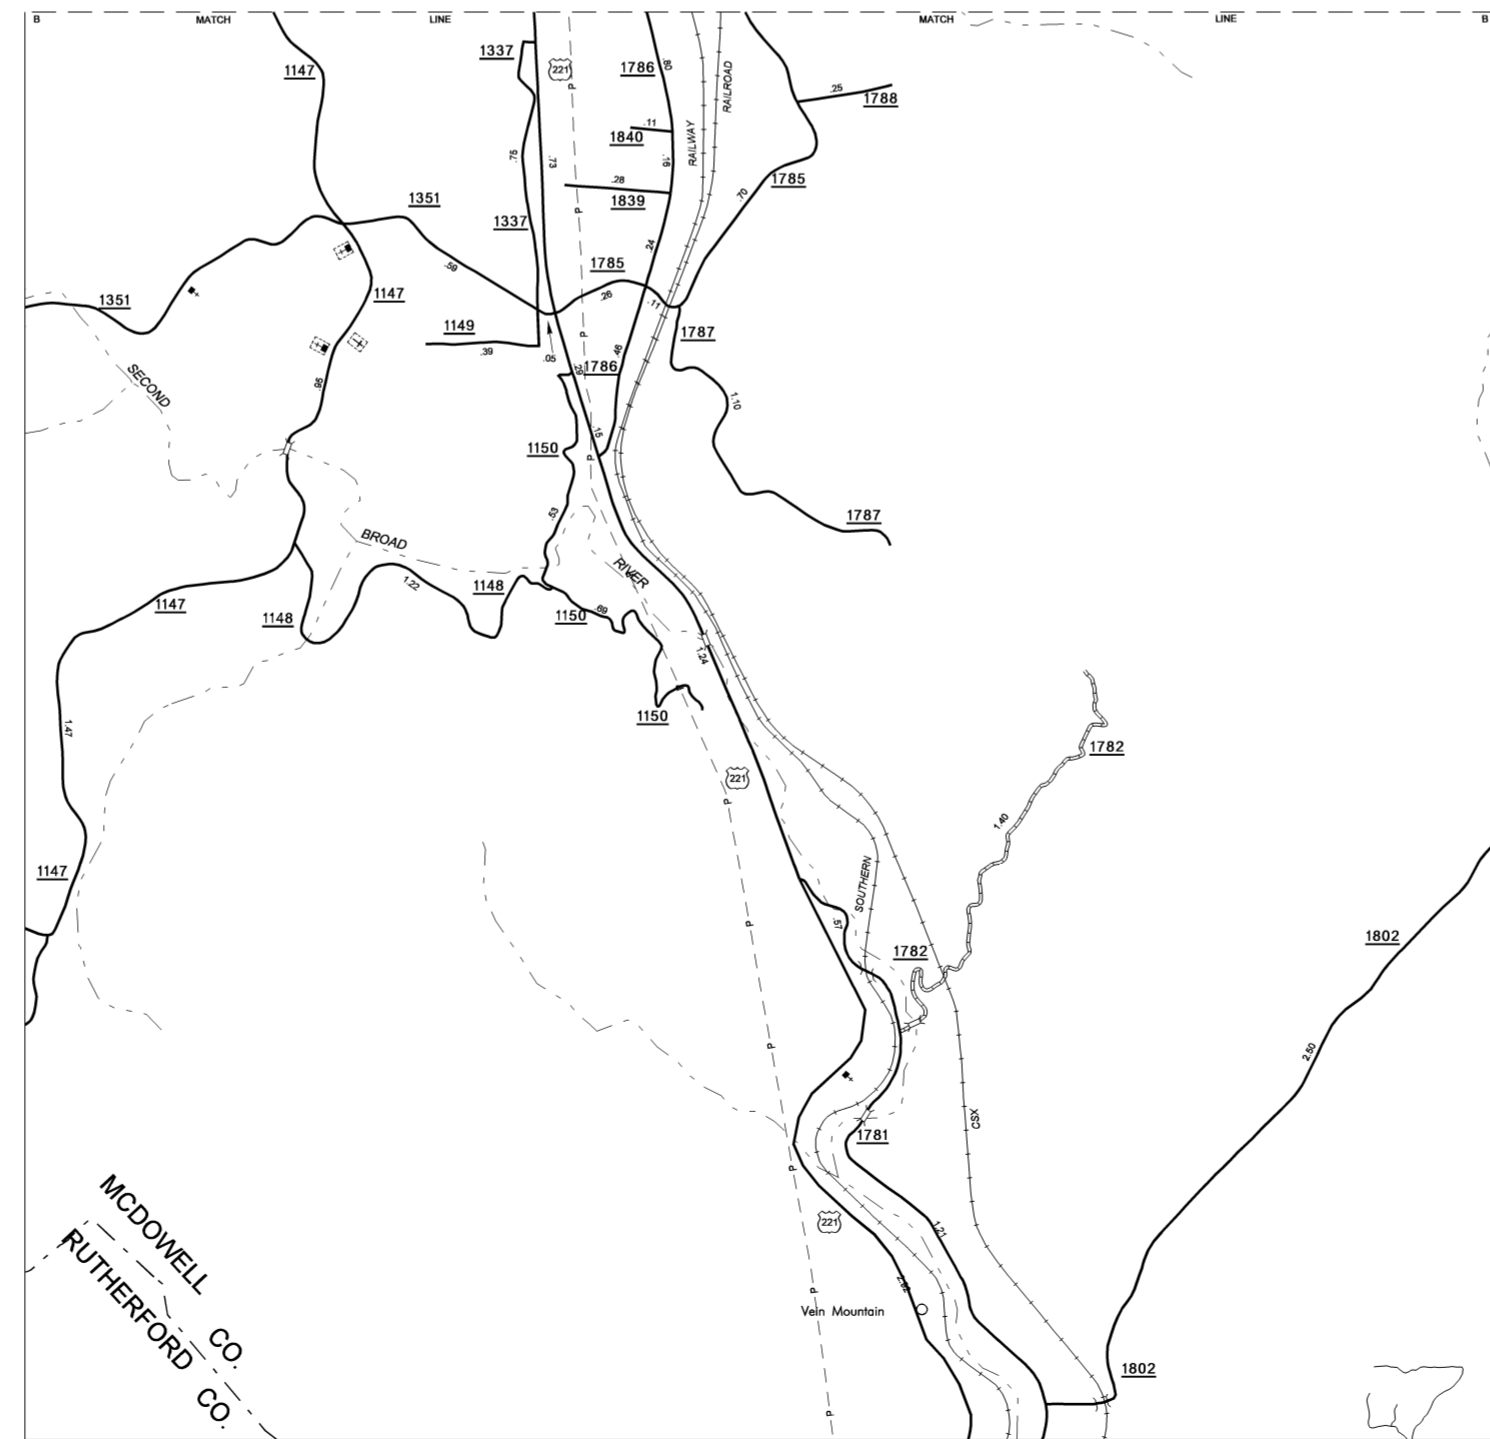

Vein Mountain

ENLARGED MUNICIPAL AND SUBURBAN AREAS
McDOWELL COUNTY
NORTH CAROLINA
PREPARED BY THE
NORTH CAROLINA DEPARTMENT OF TRANSPORTATION
STATE ROAD MAINTENANCE UNIT - MAPPING AND INFORMATION SECTION
IN COOPERATION WITH THE
U.S. DEPARTMENT OF TRANSPORTATION
FEDERAL HIGHWAY ADMINISTRATION

McDowell
SUP 2
COPIES OF THIS MAP ARE AVAILABLE
TO THE PUBLIC AT A NOMINAL COST.
ADDRESS:
N.C. DEPARTMENT OF TRANSPORTATION
STATE ROAD MAINTENANCE UNIT
3401 CARL SANDHURST CT.
RALEIGH, N.C. 27610