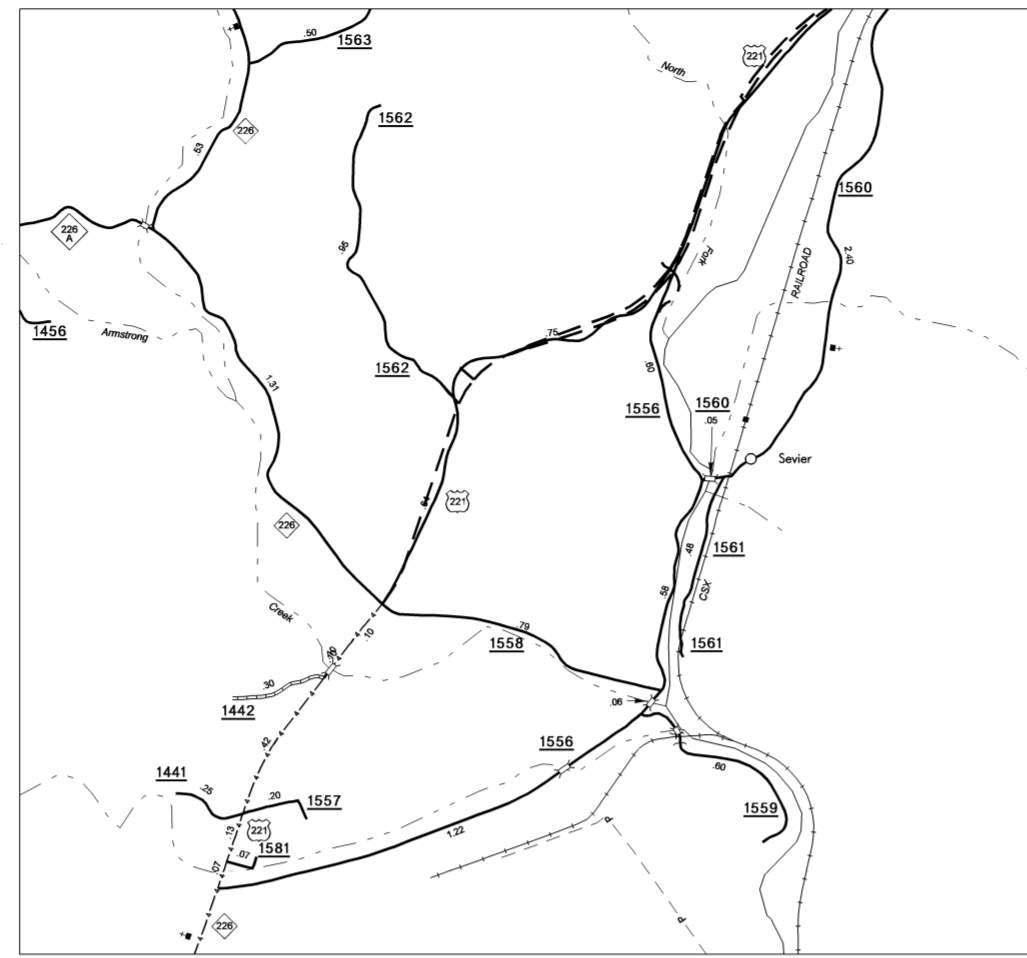

Sevier

ENLARGED MUNICIPAL AND SUBURBAN AREAS
McDOWELL COUNTY
NORTH CAROLINA
PREPARED BY THE
NORTH CAROLINA DEPARTMENT OF TRANSPORTATION
STATE ROAD MAINTENANCE UNIT - MAPPING AND INFORMATION SECTION
IN COOPERATION WITH THE
U.S. DEPARTMENT OF TRANSPORTATION
FEDERAL HIGHWAY ADMINISTRATION

McDowell
SUP 2
COPIES OF THIS MAP ARE AVAILABLE
TO THE PUBLIC AT A NOMINAL COST.
ADDRESS:
N.C. DEPARTMENT OF TRANSPORTATION
STATE ROAD MAINTENANCE UNIT
3401 CARL SANDHURST CT.
RALEIGH, N.C. 27610