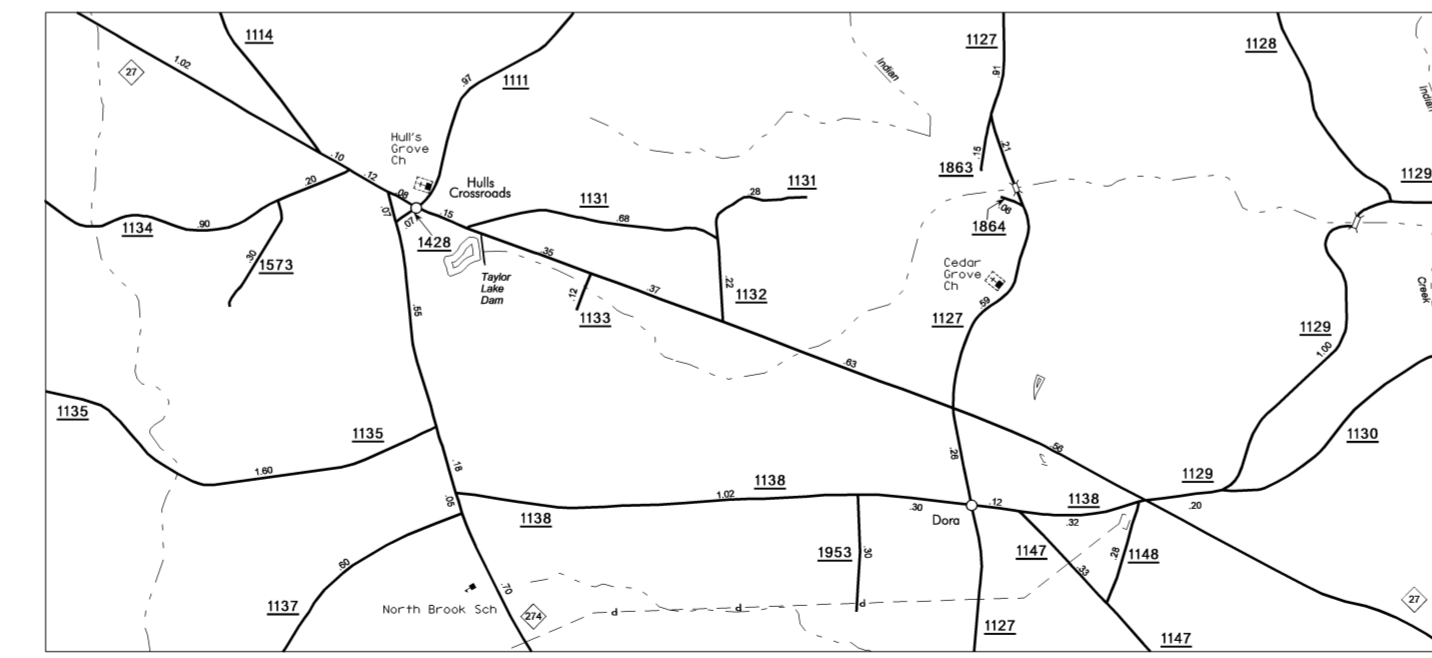

SUP. 2

ENLARGED MUNICIPAL AND SUBURBAN AREAS

LINCOLN COUNTY

NORTH CAROLINA

PREPARED BY THE
NORTH CAROLINA DEPARTMENT OF TRANSPORTATION
STATE ROAD MAINTENANCE UNIT - MAPPING AND INFORMATION SECTION

IN COOPERATION WITH THE
U.S. DEPARTMENT OF TRANSPORTATION
FEDERAL HIGHWAY ADMINISTRATION