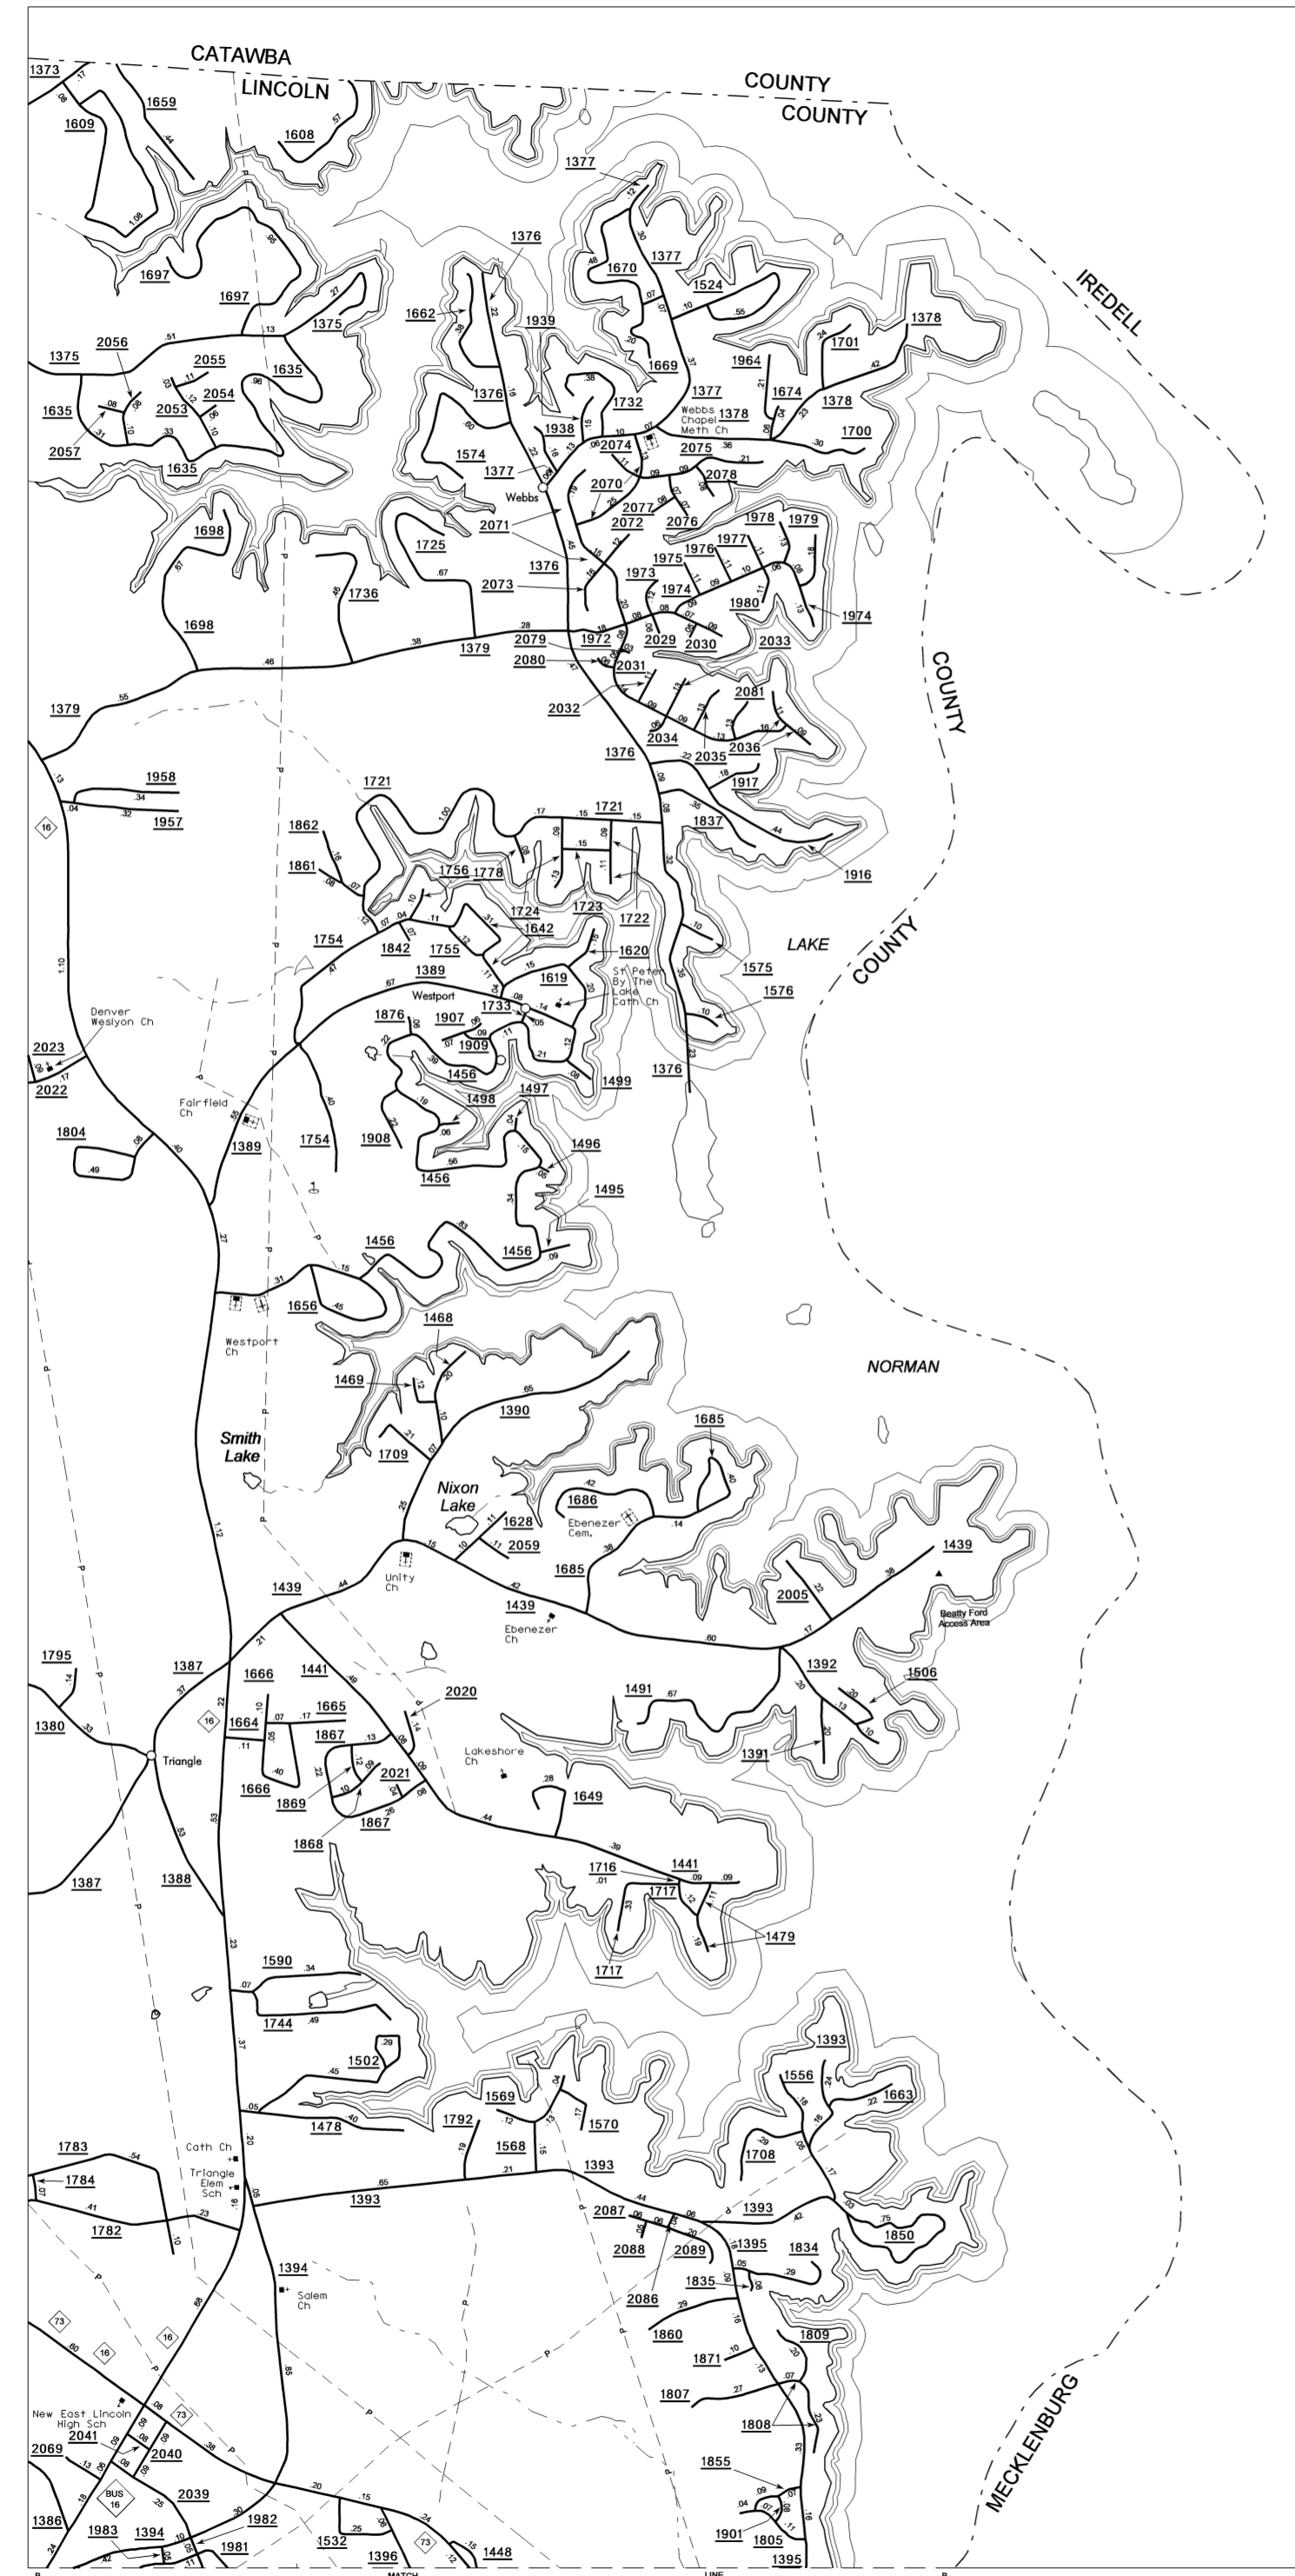

SUP. 2

ENLARGED MUNICIPAL AND SUBURBAN AREAS

LINCOLN COUNTY

NORTH CAROLINA

PREPARED BY THE
NORTH CAROLINA DEPARTMENT OF TRANSPORTATION
STATE ROAD MAINTENANCE UNIT - MAPPING AND INFORMATION SECTION

IN COOPERATION WITH THE
U.S. DEPARTMENT OF TRANSPORTATION
FEDERAL HIGHWAY ADMINISTRATION