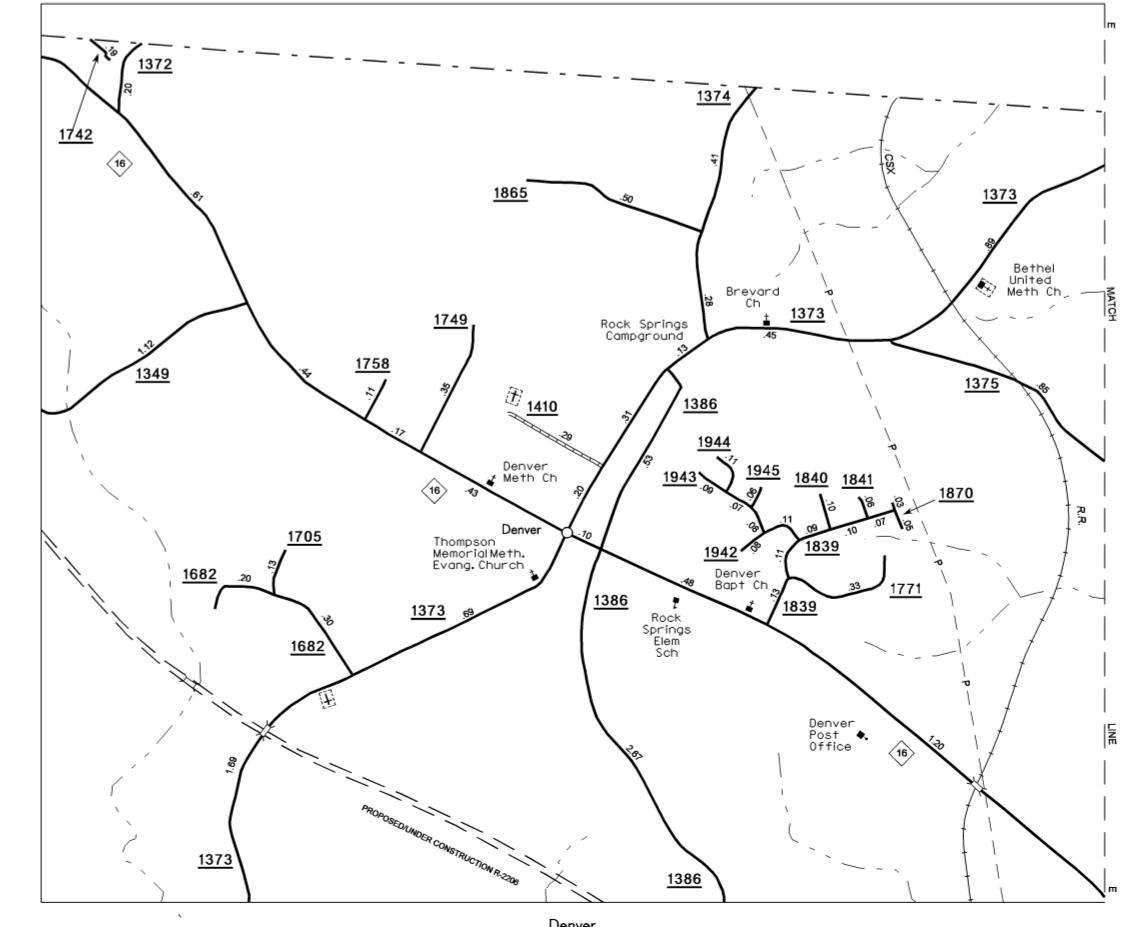

SUP. 2

ENLARGED MUNICIPAL AND SUBURBAN AREAS

LINCOLN COUNTY

NORTH CAROLINA

PREPARED BY THE
NORTH CAROLINA DEPARTMENT OF TRANSPORTATION
STATE ROAD MAINTENANCE UNIT - MAPPING AND INFORMATION SECTION

IN COOPERATION WITH THE
U.S. DEPARTMENT OF TRANSPORTATION
FEDERAL HIGHWAY ADMINISTRATION