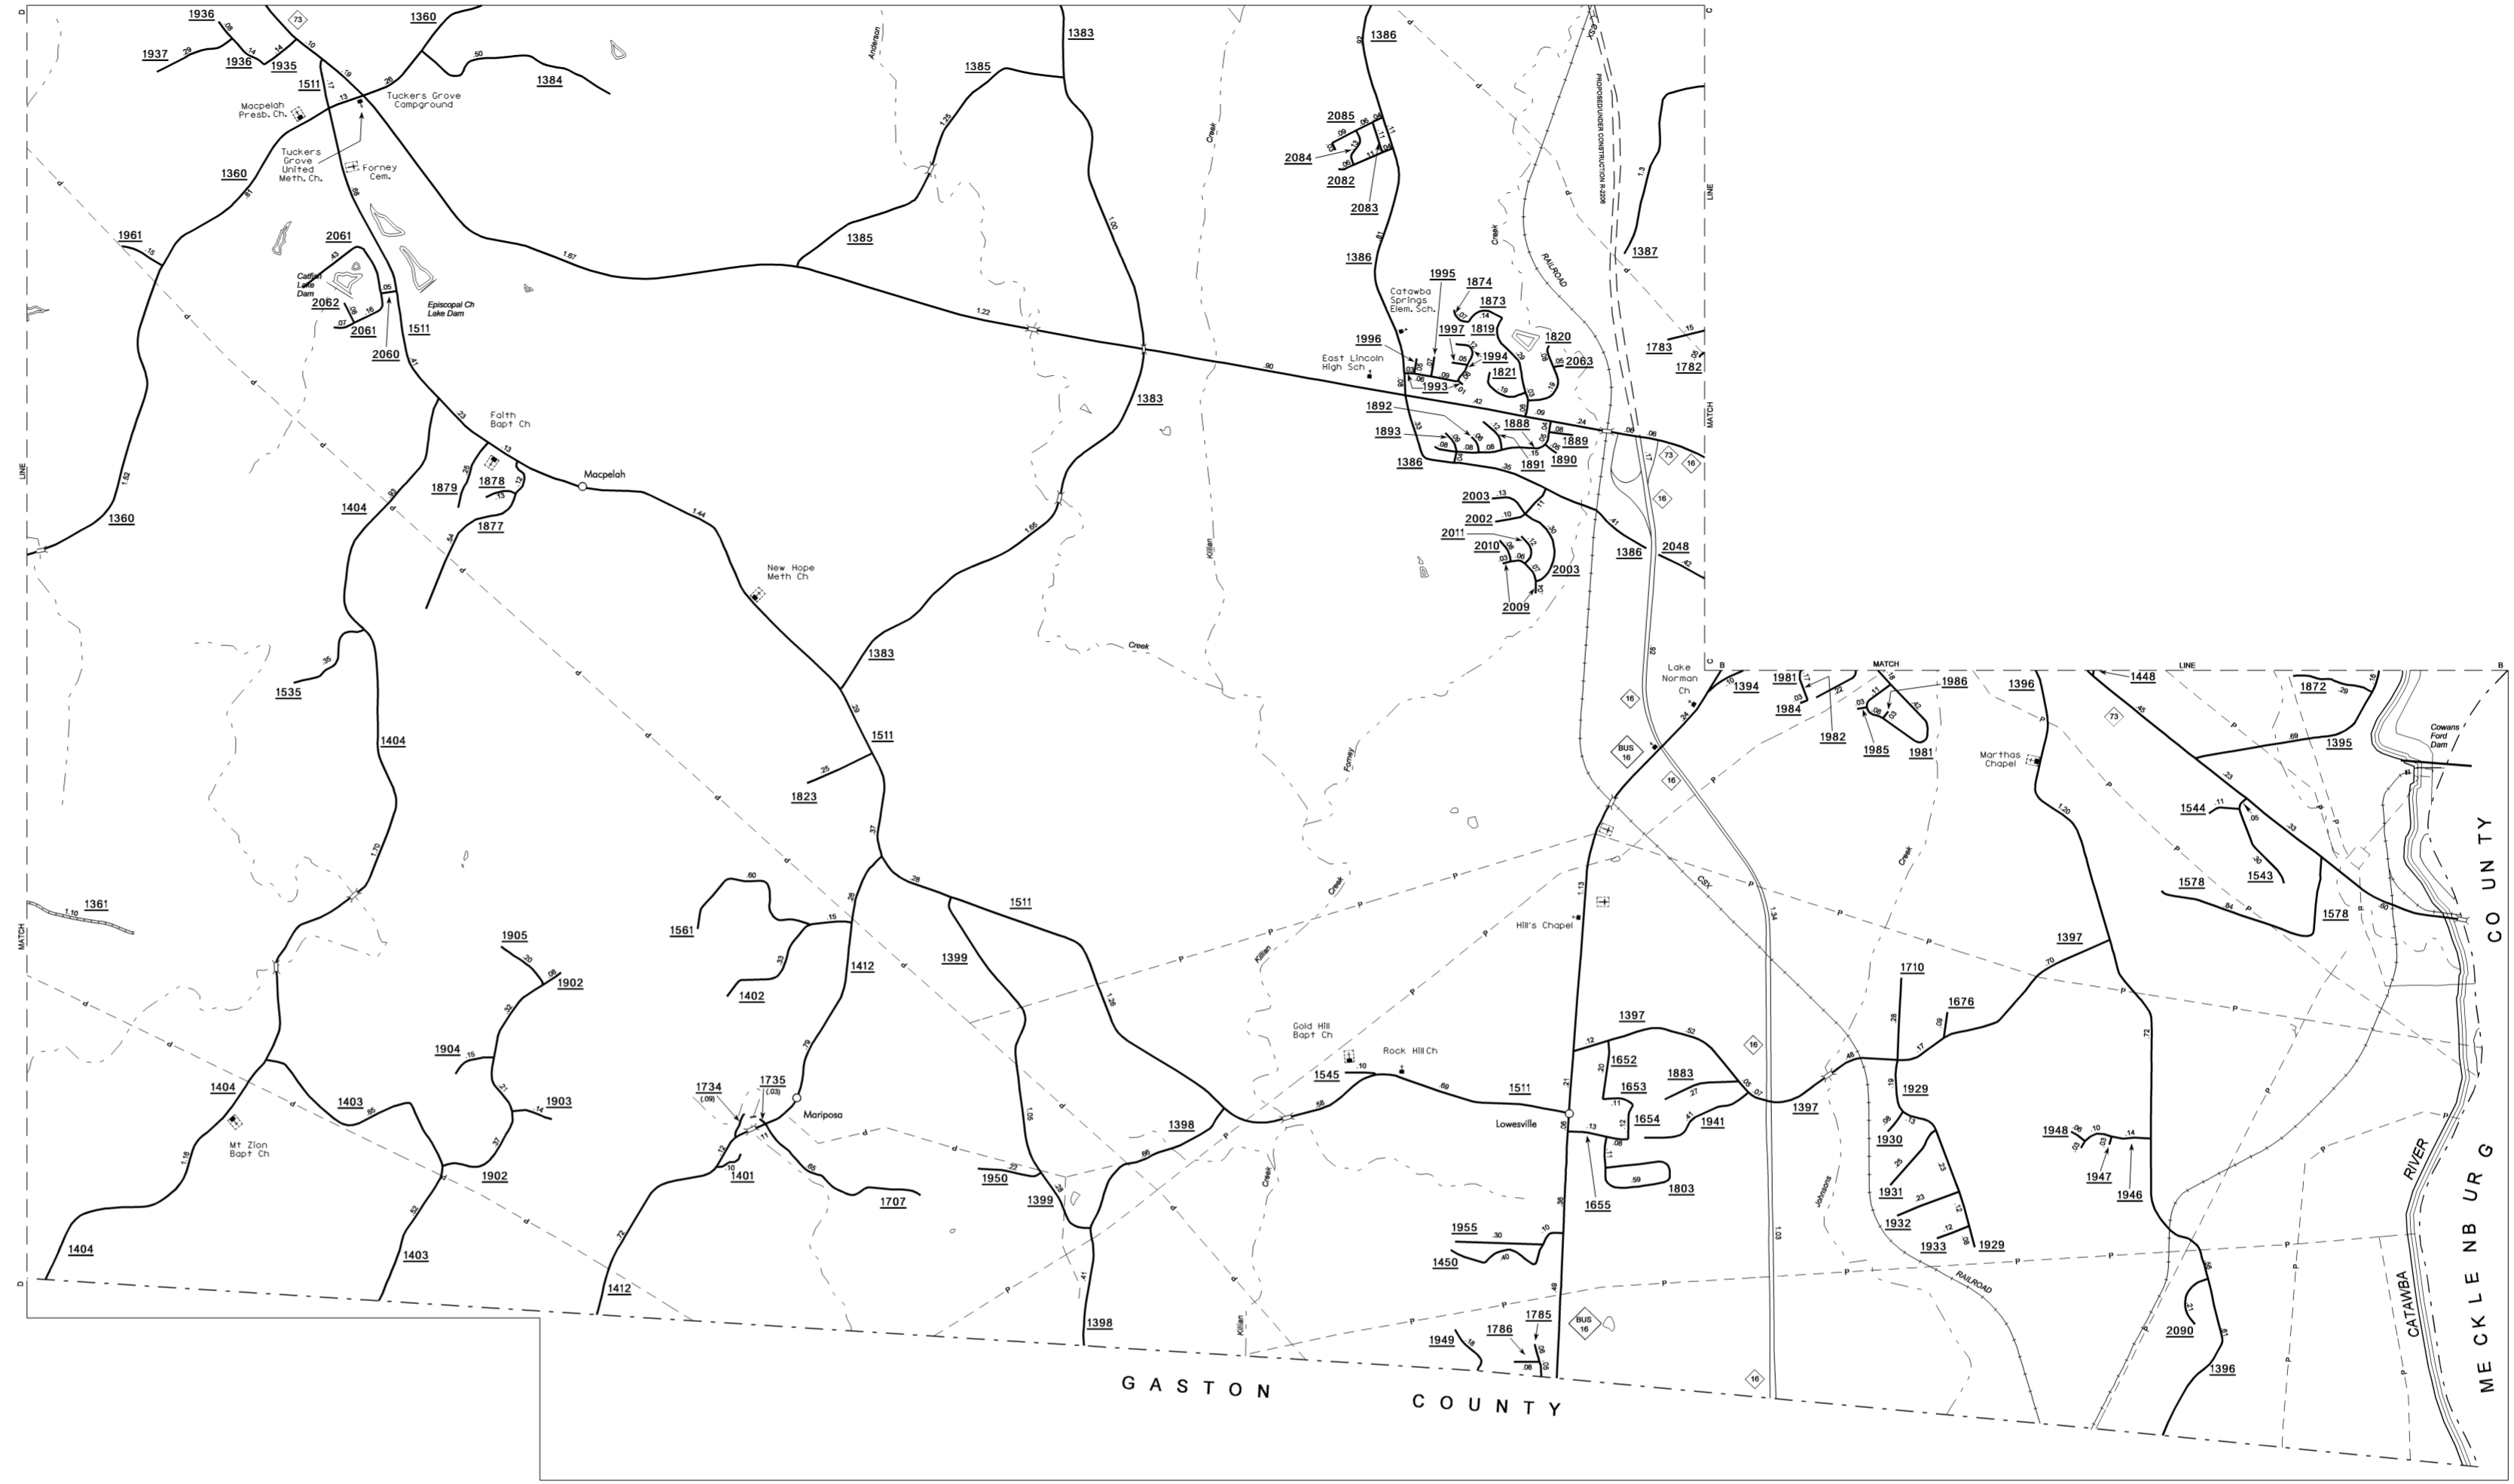

SUP. 2

ENLARGED MUNICIPAL AND SUBURBAN AREAS

LINCOLN COUNTY

NORTH CAROLINA

PREPARED BY THE
NORTH CAROLINA DEPARTMENT OF TRANSPORTATION
STATE ROAD MAINTENANCE UNIT - MAPPING AND INFORMATION SECTION

IN COOPERATION WITH THE
U.S. DEPARTMENT OF TRANSPORTATION
FEDERAL HIGHWAY ADMINISTRATION