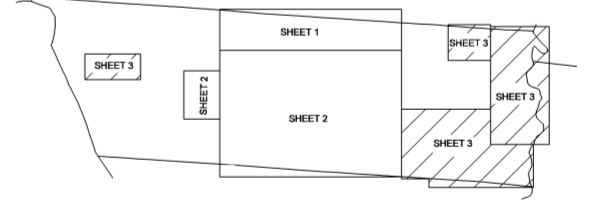

SUP. 2

ENLARGED MUNICIPAL AND SUBURBAN AREAS

LINCOLN COUNTY

NORTH CAROLINA

PREPARED BY THE
NORTH CAROLINA DEPARTMENT OF TRANSPORTATION
STATE ROAD MAINTENANCE UNIT - MAPPING AND INFORMATION SECTION

IN COOPERATION WITH THE
U.S. DEPARTMENT OF TRANSPORTATION
FEDERAL HIGHWAY ADMINISTRATION