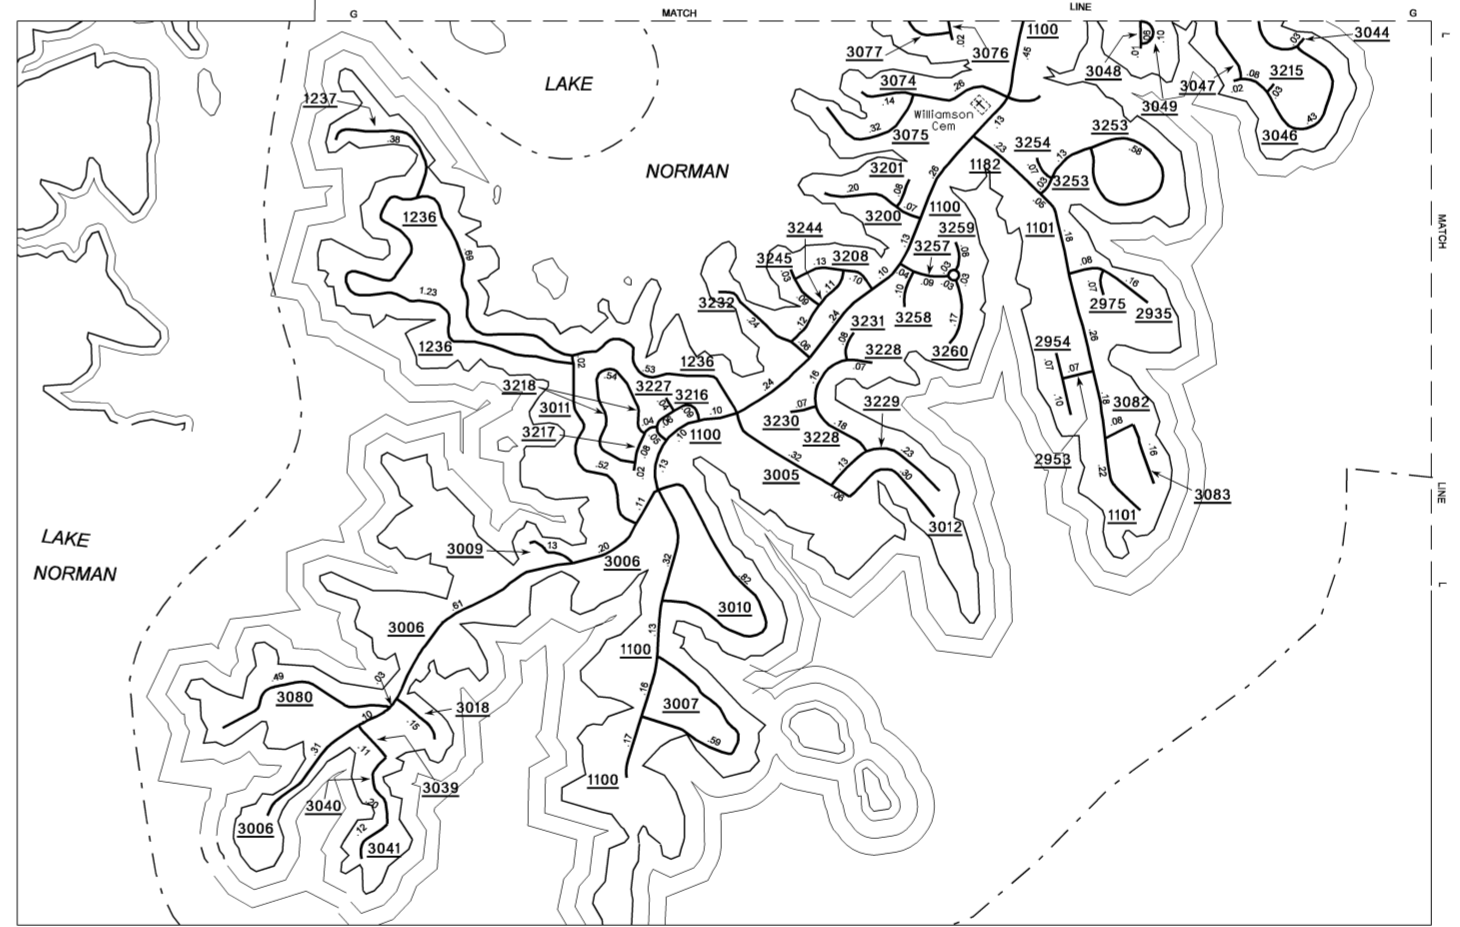

COPIES OF THIS MAP ARE AVAILABLE TO THE PUBLIC AT A NOMINAL COST.

REVISED
11/22/05 SRG
2/3/06 BCH
11/20/06 BCH
2/22/07 BCH
3/22/07 BCH
5/14/07 BCH
7/26/07 BCH
5/28/08 BCH

ENLARGED MUNICIPAL AND SUBURBAN AREAS

IREDELL COUNTY

NORTH CAROLINA

PREPARED BY THE
NORTH CAROLINA DEPARTMENT OF TRANSPORTATION
STATE ROAD MAINTENANCE UNIT - MAPPING AND INFORMATION SECTION

IN COOPERATION WITH THE
U.S. DEPARTMENT OF TRANSPORTATION
FEDERAL HIGHWAY ADMINISTRATION

SCALE
0 1 MILE