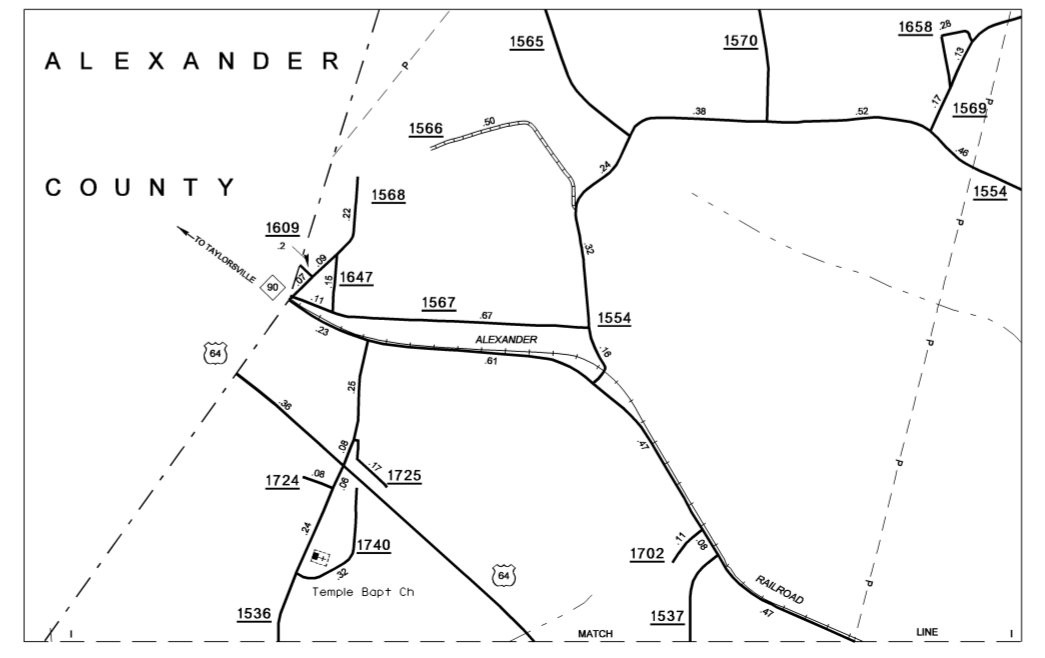

COPIES OF THIS MAP ARE AVAILABLE TO THE PUBLIC AT A NOMINAL COST.

REVISED
11/22/05 SRG
2/3/06 BCH
11/20/06 BCH
2/22/07 BCH
3/22/07 BCH
5/14/07 BCH
7/26/07 BCH
5/28/08 BCH

ENLARGED MUNICIPAL AND SUBURBAN AREAS

IREDELL COUNTY

NORTH CAROLINA

PREPARED BY THE
NORTH CAROLINA DEPARTMENT OF TRANSPORTATION
STATE ROAD MAINTENANCE UNIT - MAPPING AND INFORMATION SECTION

IN COOPERATION WITH THE
U.S. DEPARTMENT OF TRANSPORTATION
FEDERAL HIGHWAY ADMINISTRATION

SCALE
0 1 MILE