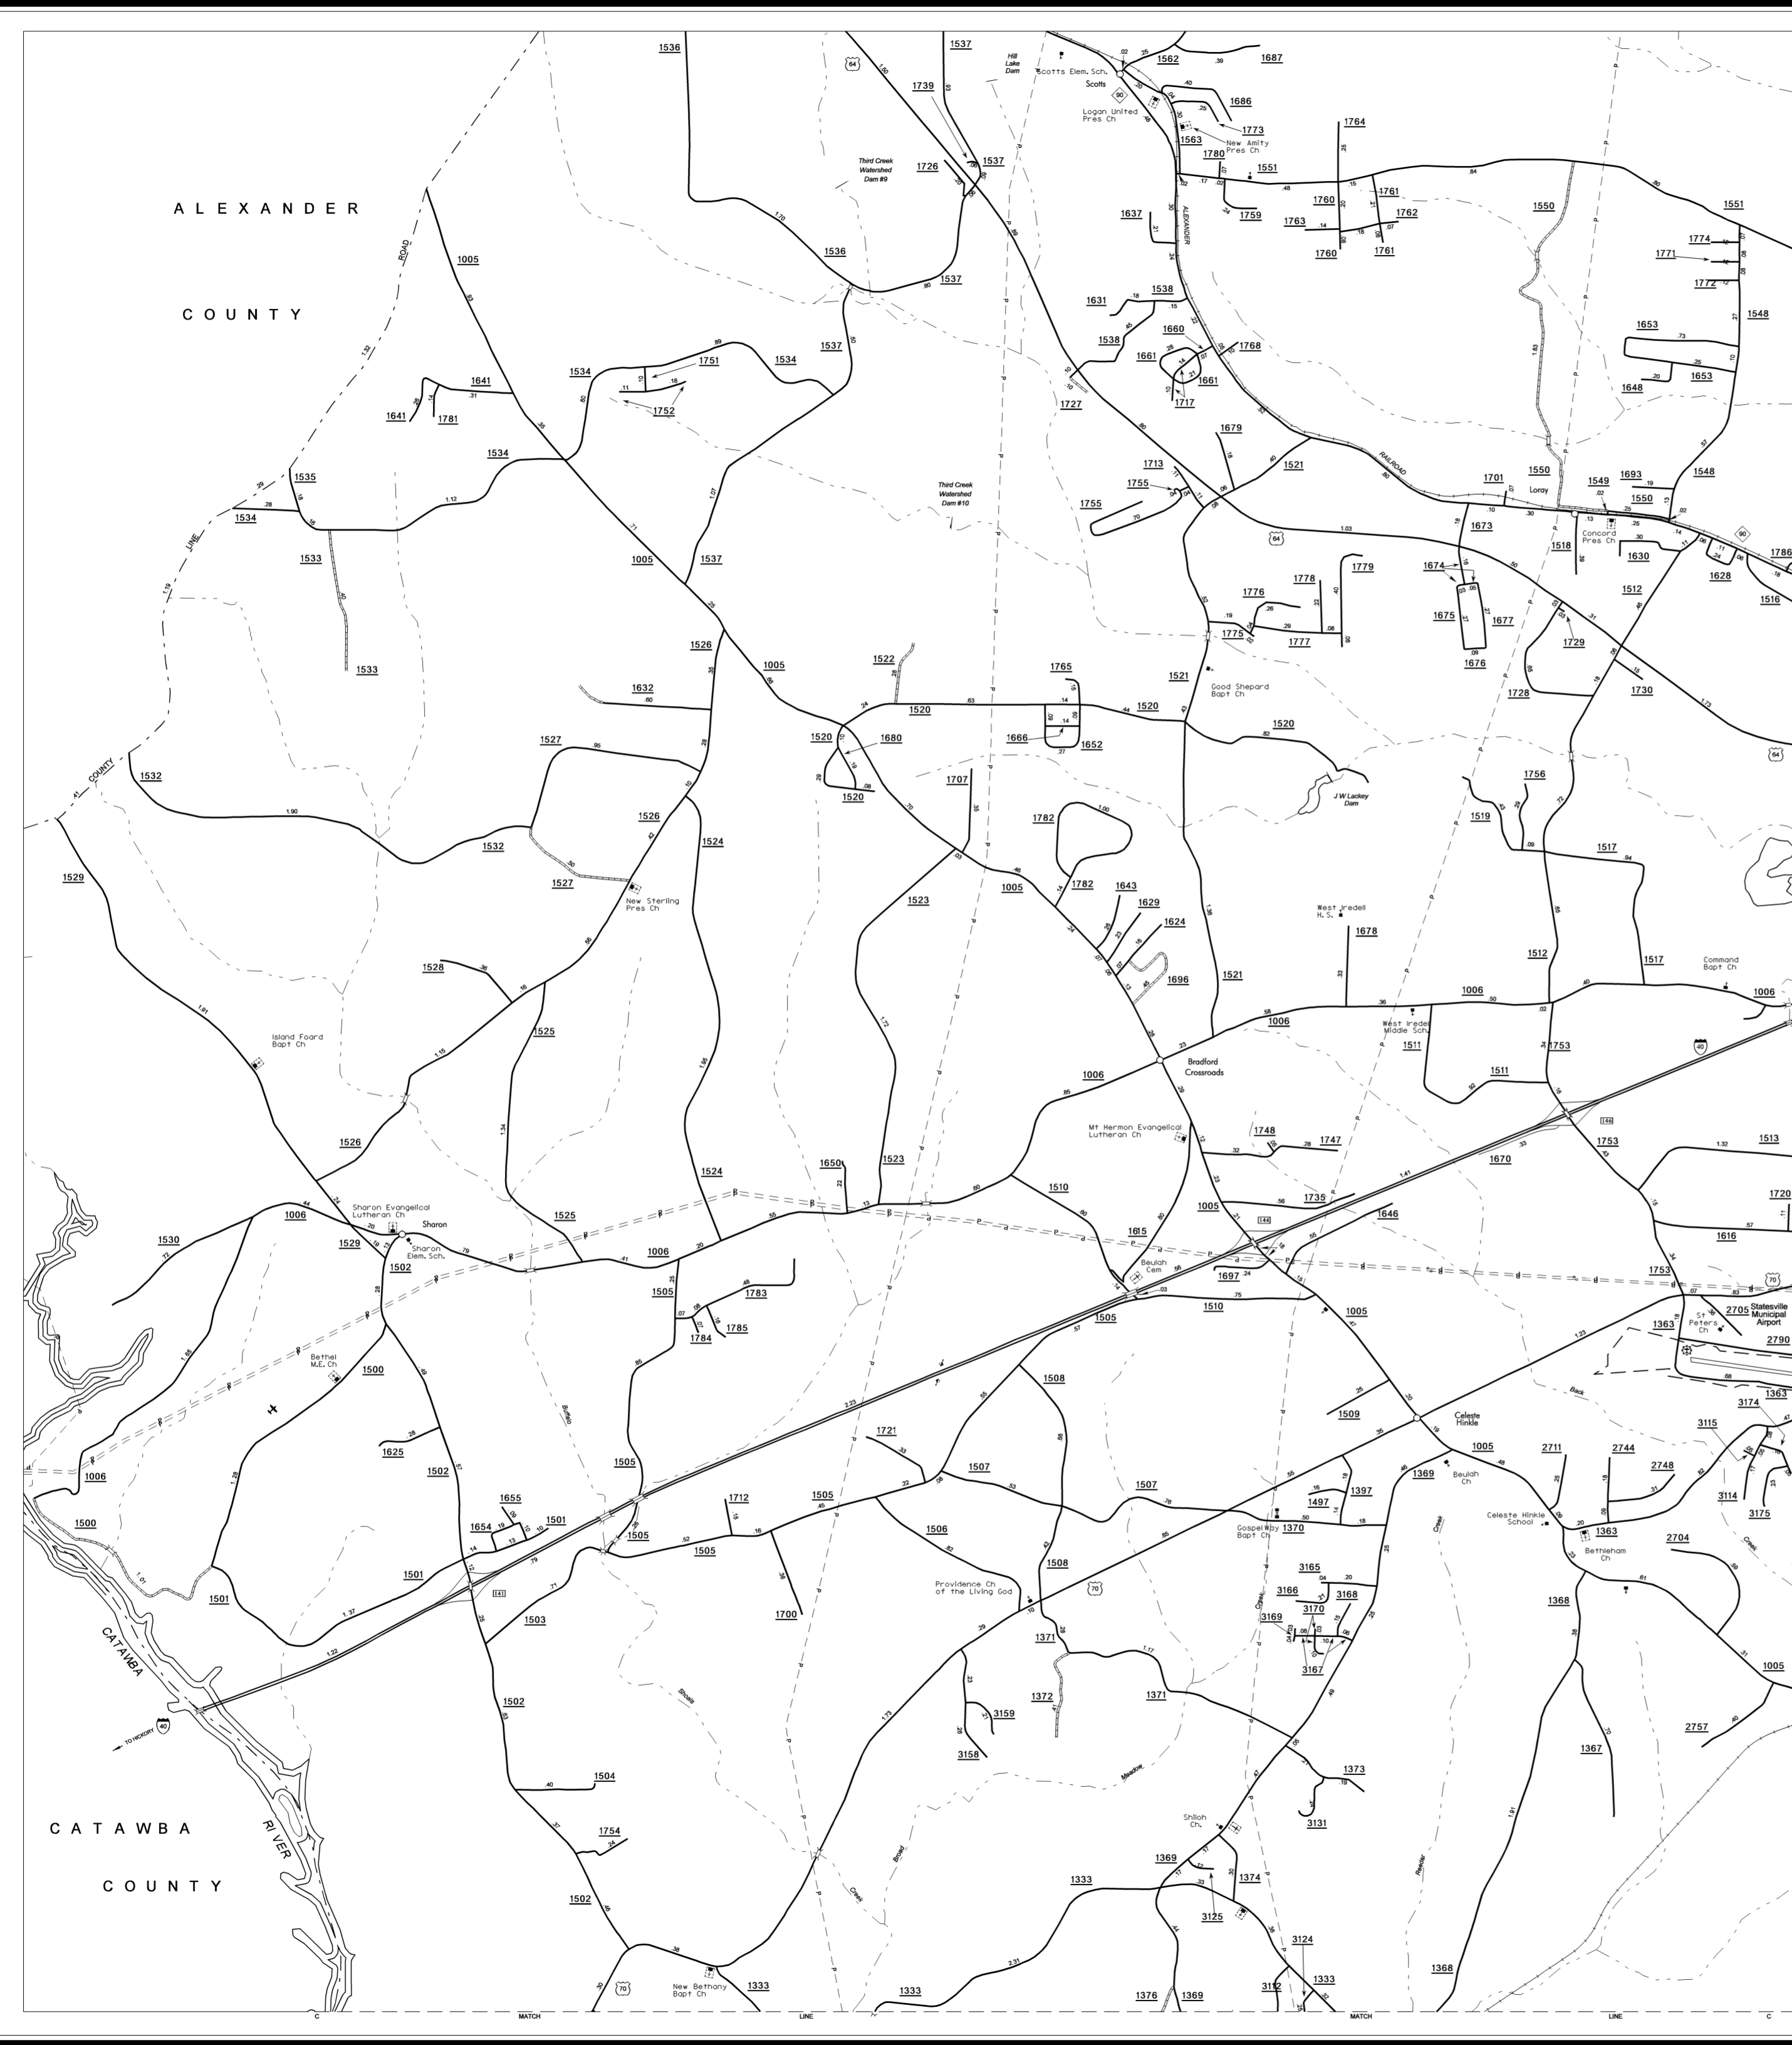

COPIES OF THIS MAP ARE AVAILABLE TO THE PUBLIC AT A NOMINAL COST.

REVISED
11/22/05 SRG
2/3/06 BCH
11/20/06 BCH
2/22/07 BCH
3/22/07 BCH
5/14/07 BCH
7/26/07 BCH
5/28/08 BCH

ENLARGED MUNICIPAL AND SUBURBAN AREAS

IREDELL COUNTY

NORTH CAROLINA

PREPARED BY THE
NORTH CAROLINA DEPARTMENT OF TRANSPORTATION
STATE ROAD MAINTENANCE UNIT - MAPPING AND INFORMATION SECTION

IN COOPERATION WITH THE
U.S. DEPARTMENT OF TRANSPORTATION
FEDERAL HIGHWAY ADMINISTRATION

SCALE
0 1 MILE