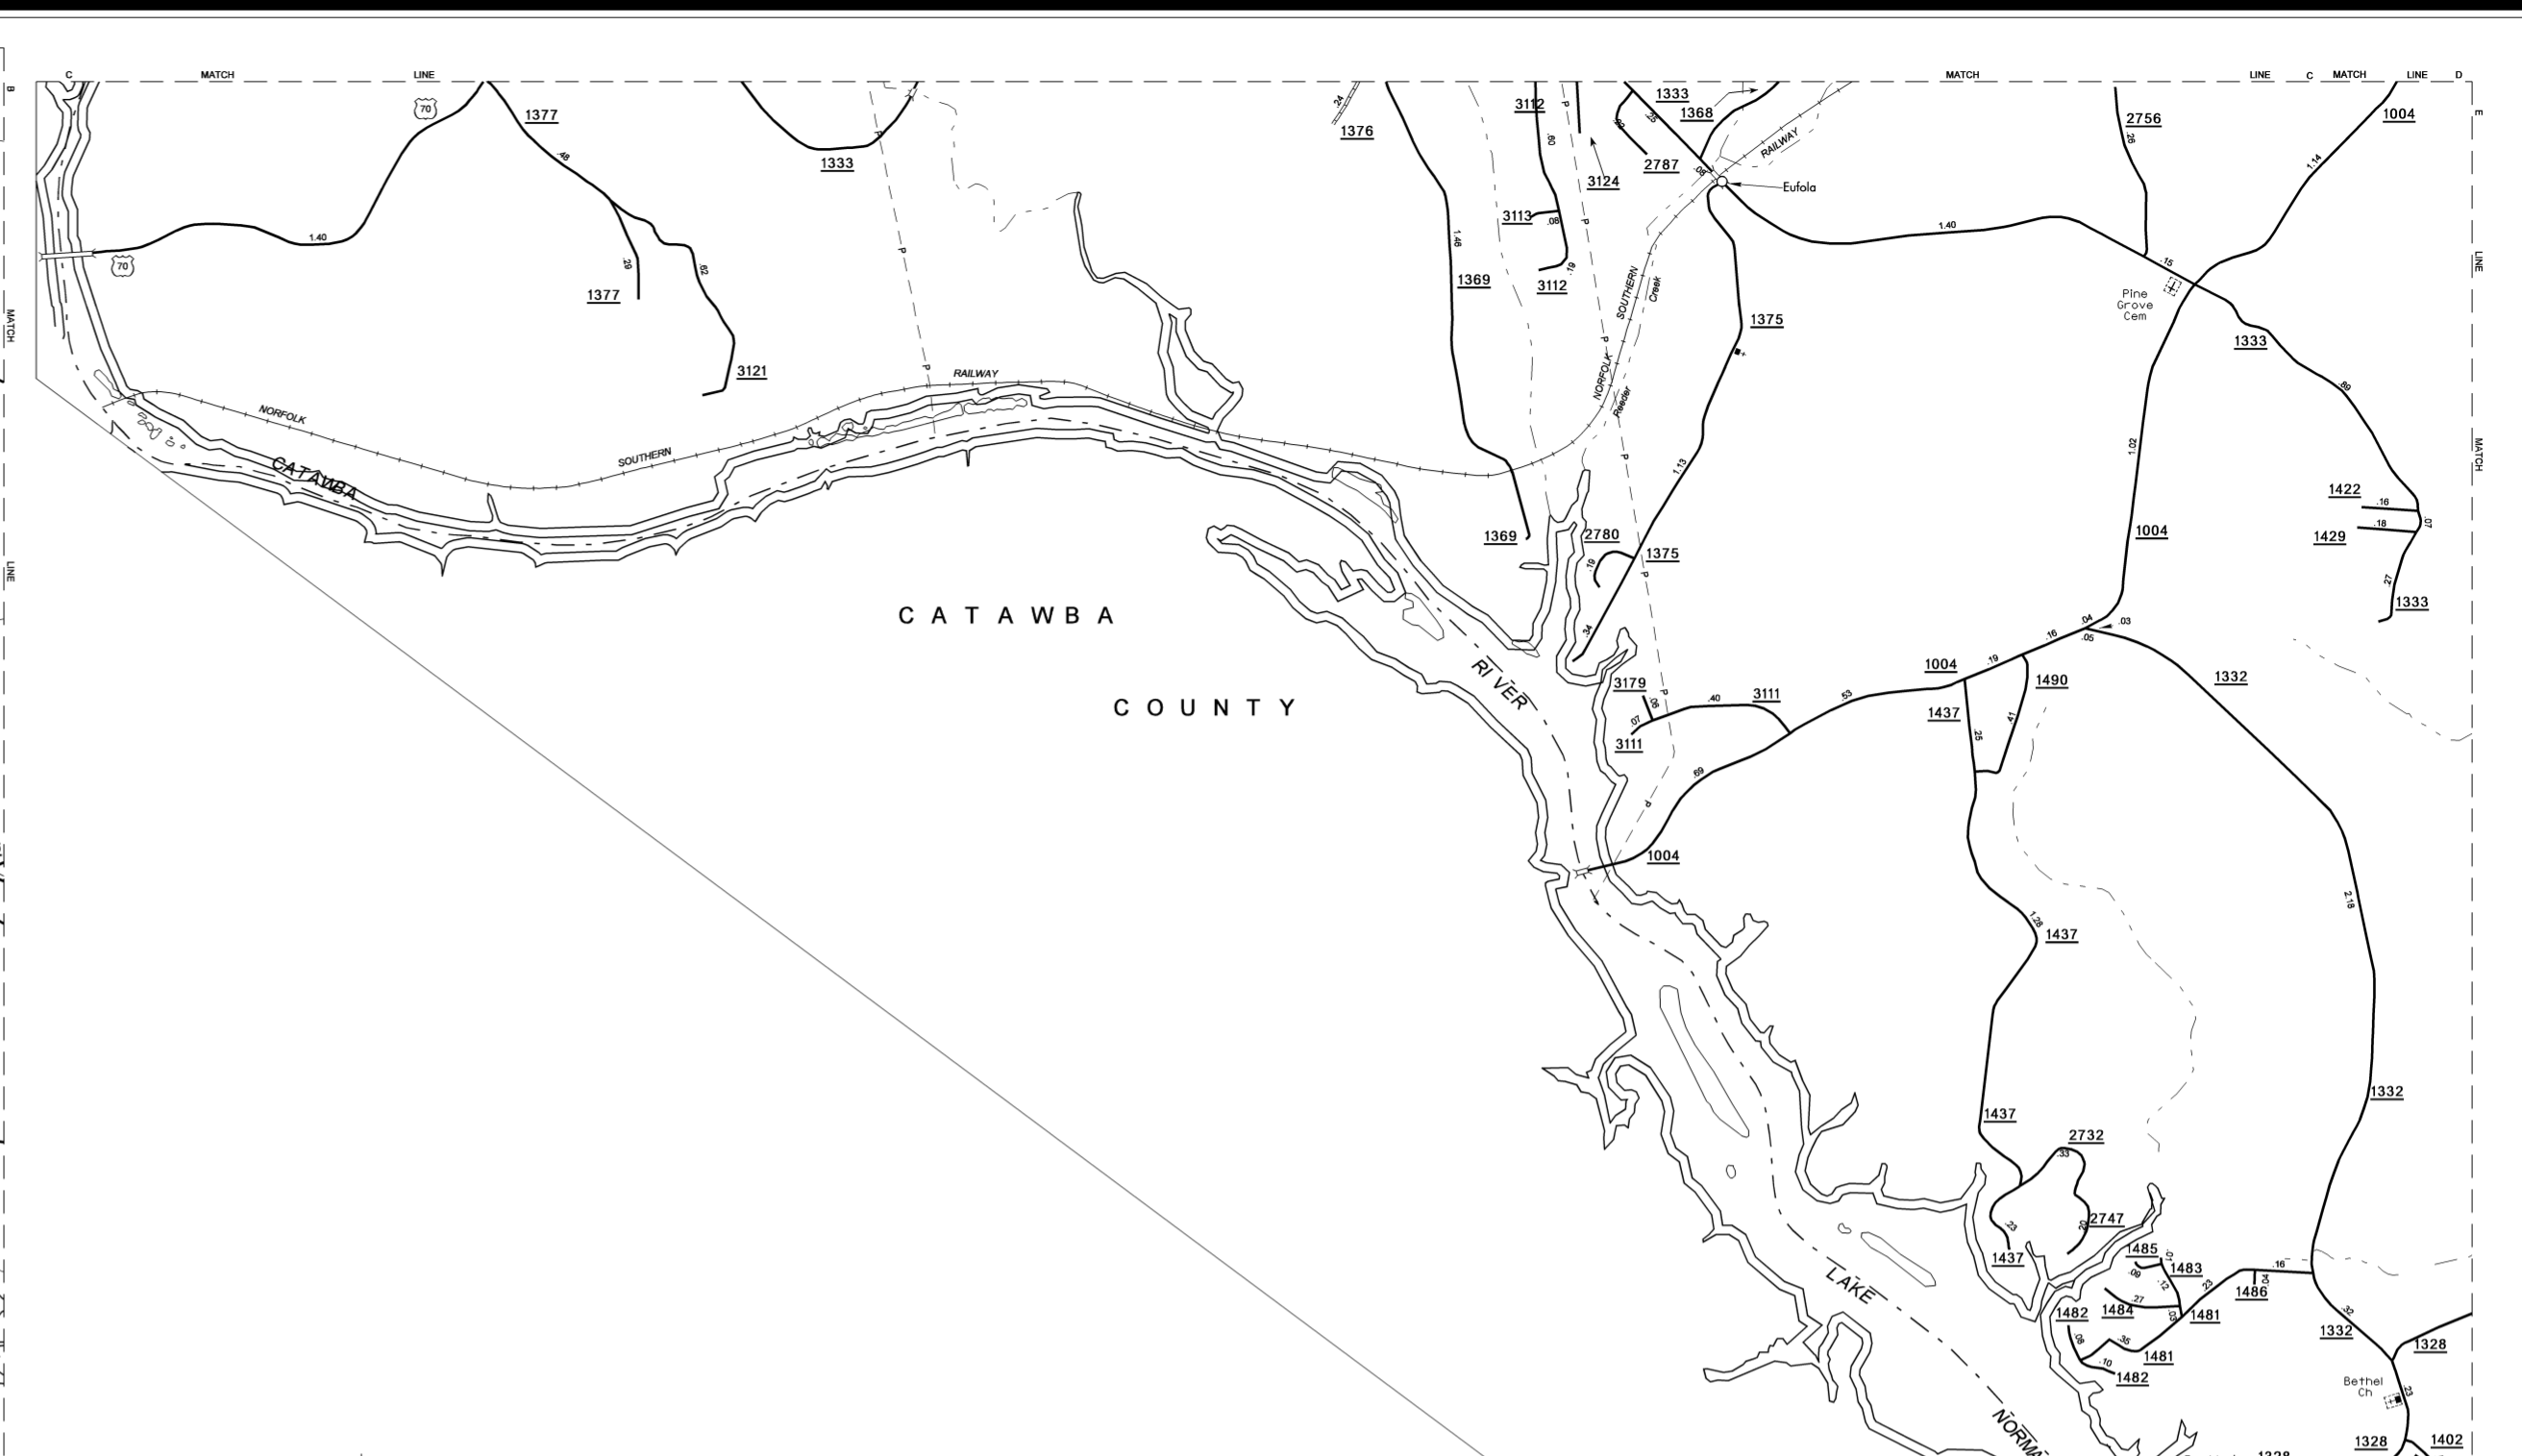

COPIES OF THIS MAP ARE AVAILABLE TO THE PUBLIC AT A NOMINAL COST.

REVISED
11/22/05 SRG
2/3/06 BCH
11/20/06 BCH
2/22/07 BCH
3/22/07 BCH
5/14/07 BCH
7/26/07 BCH
5/28/08 BCH

ENLARGED MUNICIPAL AND SUBURBAN AREAS

IREDELL COUNTY

NORTH CAROLINA

PREPARED BY THE
NORTH CAROLINA DEPARTMENT OF TRANSPORTATION
STATE ROAD MAINTENANCE UNIT - MAPPING AND INFORMATION SECTION

IN COOPERATION WITH THE
U.S. DEPARTMENT OF TRANSPORTATION
FEDERAL HIGHWAY ADMINISTRATION

SCALE
0 1 MILE