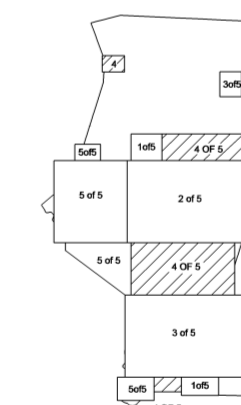

ENLARGED MUNICIPAL AND SUBURBAN AREAS
IREDELL COUNTY
NORTH CAROLINA
PREPARED BY THE
NORTH CAROLINA DEPARTMENT OF TRANSPORTATION
STATE ROAD MAINTENANCE UNIT - MAPPING AND INFORMATION SECTION
IN COOPERATION WITH THE
U.S. DEPARTMENT OF TRANSPORTATION
FEDERAL HIGHWAY ADMINISTRATION

SUP. 3
IREDELL

POLYCON PROJECTION