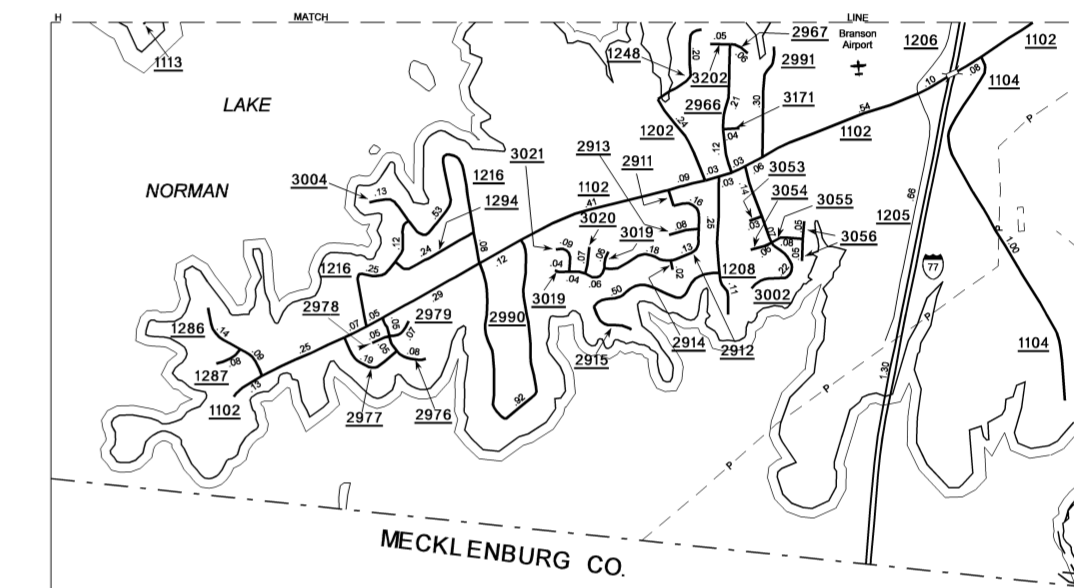

MECKLENBURG CO.

ENLARGED MUNICIPAL AND SUBURBAN AREAS
IREDELL COUNTY
NORTH CAROLINA
PREPARED BY THE
NORTH CAROLINA DEPARTMENT OF TRANSPORTATION
STATE ROAD MAINTENANCE UNIT - MAPPING AND INFORMATION SECTION
IN COOPERATION WITH THE
U.S. DEPARTMENT OF TRANSPORTATION
FEDERAL HIGHWAY ADMINISTRATION

SUP. 3
IREDELL

POLYCON PROJECTION