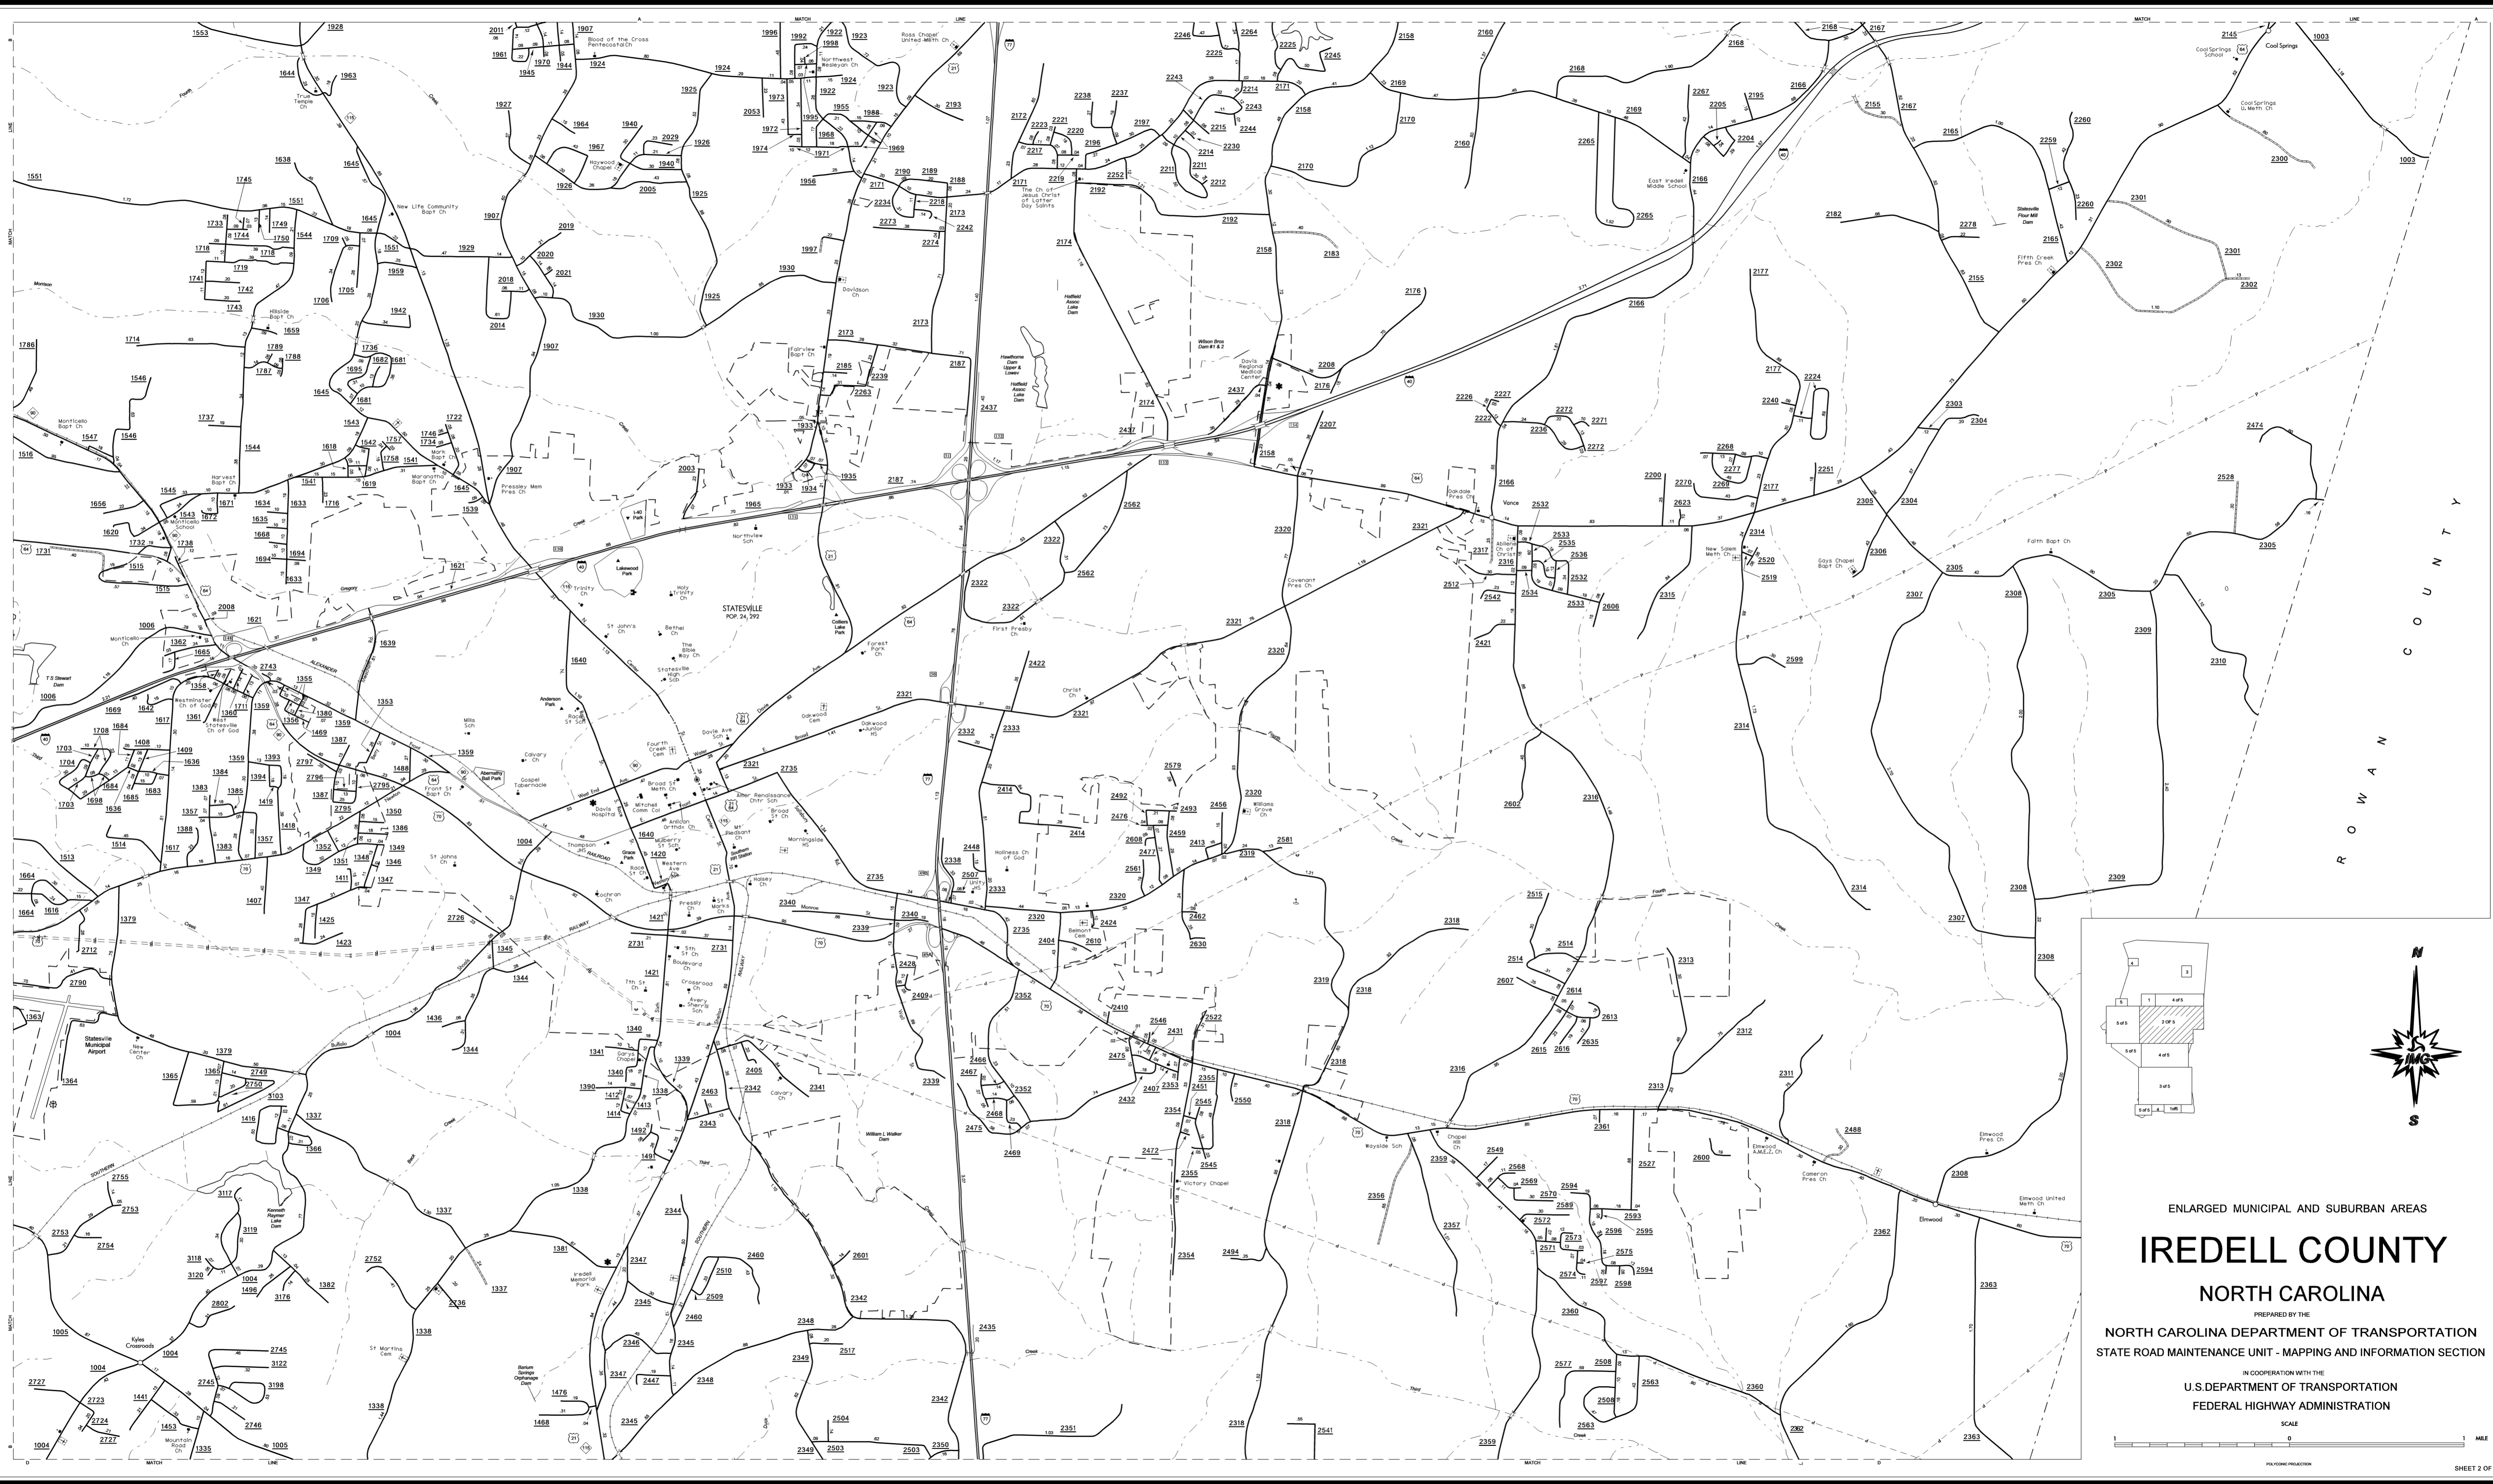

REDELL
SUP. 1
COPIES OF THIS MAP ARE AVAILABLE
TO THE PUBLIC AT A NOMINAL COST.
N.C. DEPARTMENT OF TRANSPORTATION
3401 CAPE SANDHURST CT.
RALEIGH, N.C. 27610

ENLARGED MUNICIPAL AND SUBURBAN AREAS
IREDELL COUNTY
NORTH CAROLINA
PREPARED BY THE
NORTH CAROLINA DEPARTMENT OF TRANSPORTATION
STATE ROAD MAINTENANCE UNIT - MAPPING AND INFORMATION SECTION
IN COOPERATION WITH THE
U.S. DEPARTMENT OF TRANSPORTATION
FEDERAL HIGHWAY ADMINISTRATION
SCALE
1" = 1 MILE
DRAWING 12 DISTRICT 2 IREDELL COUNTY NORTH CAROLINA 097