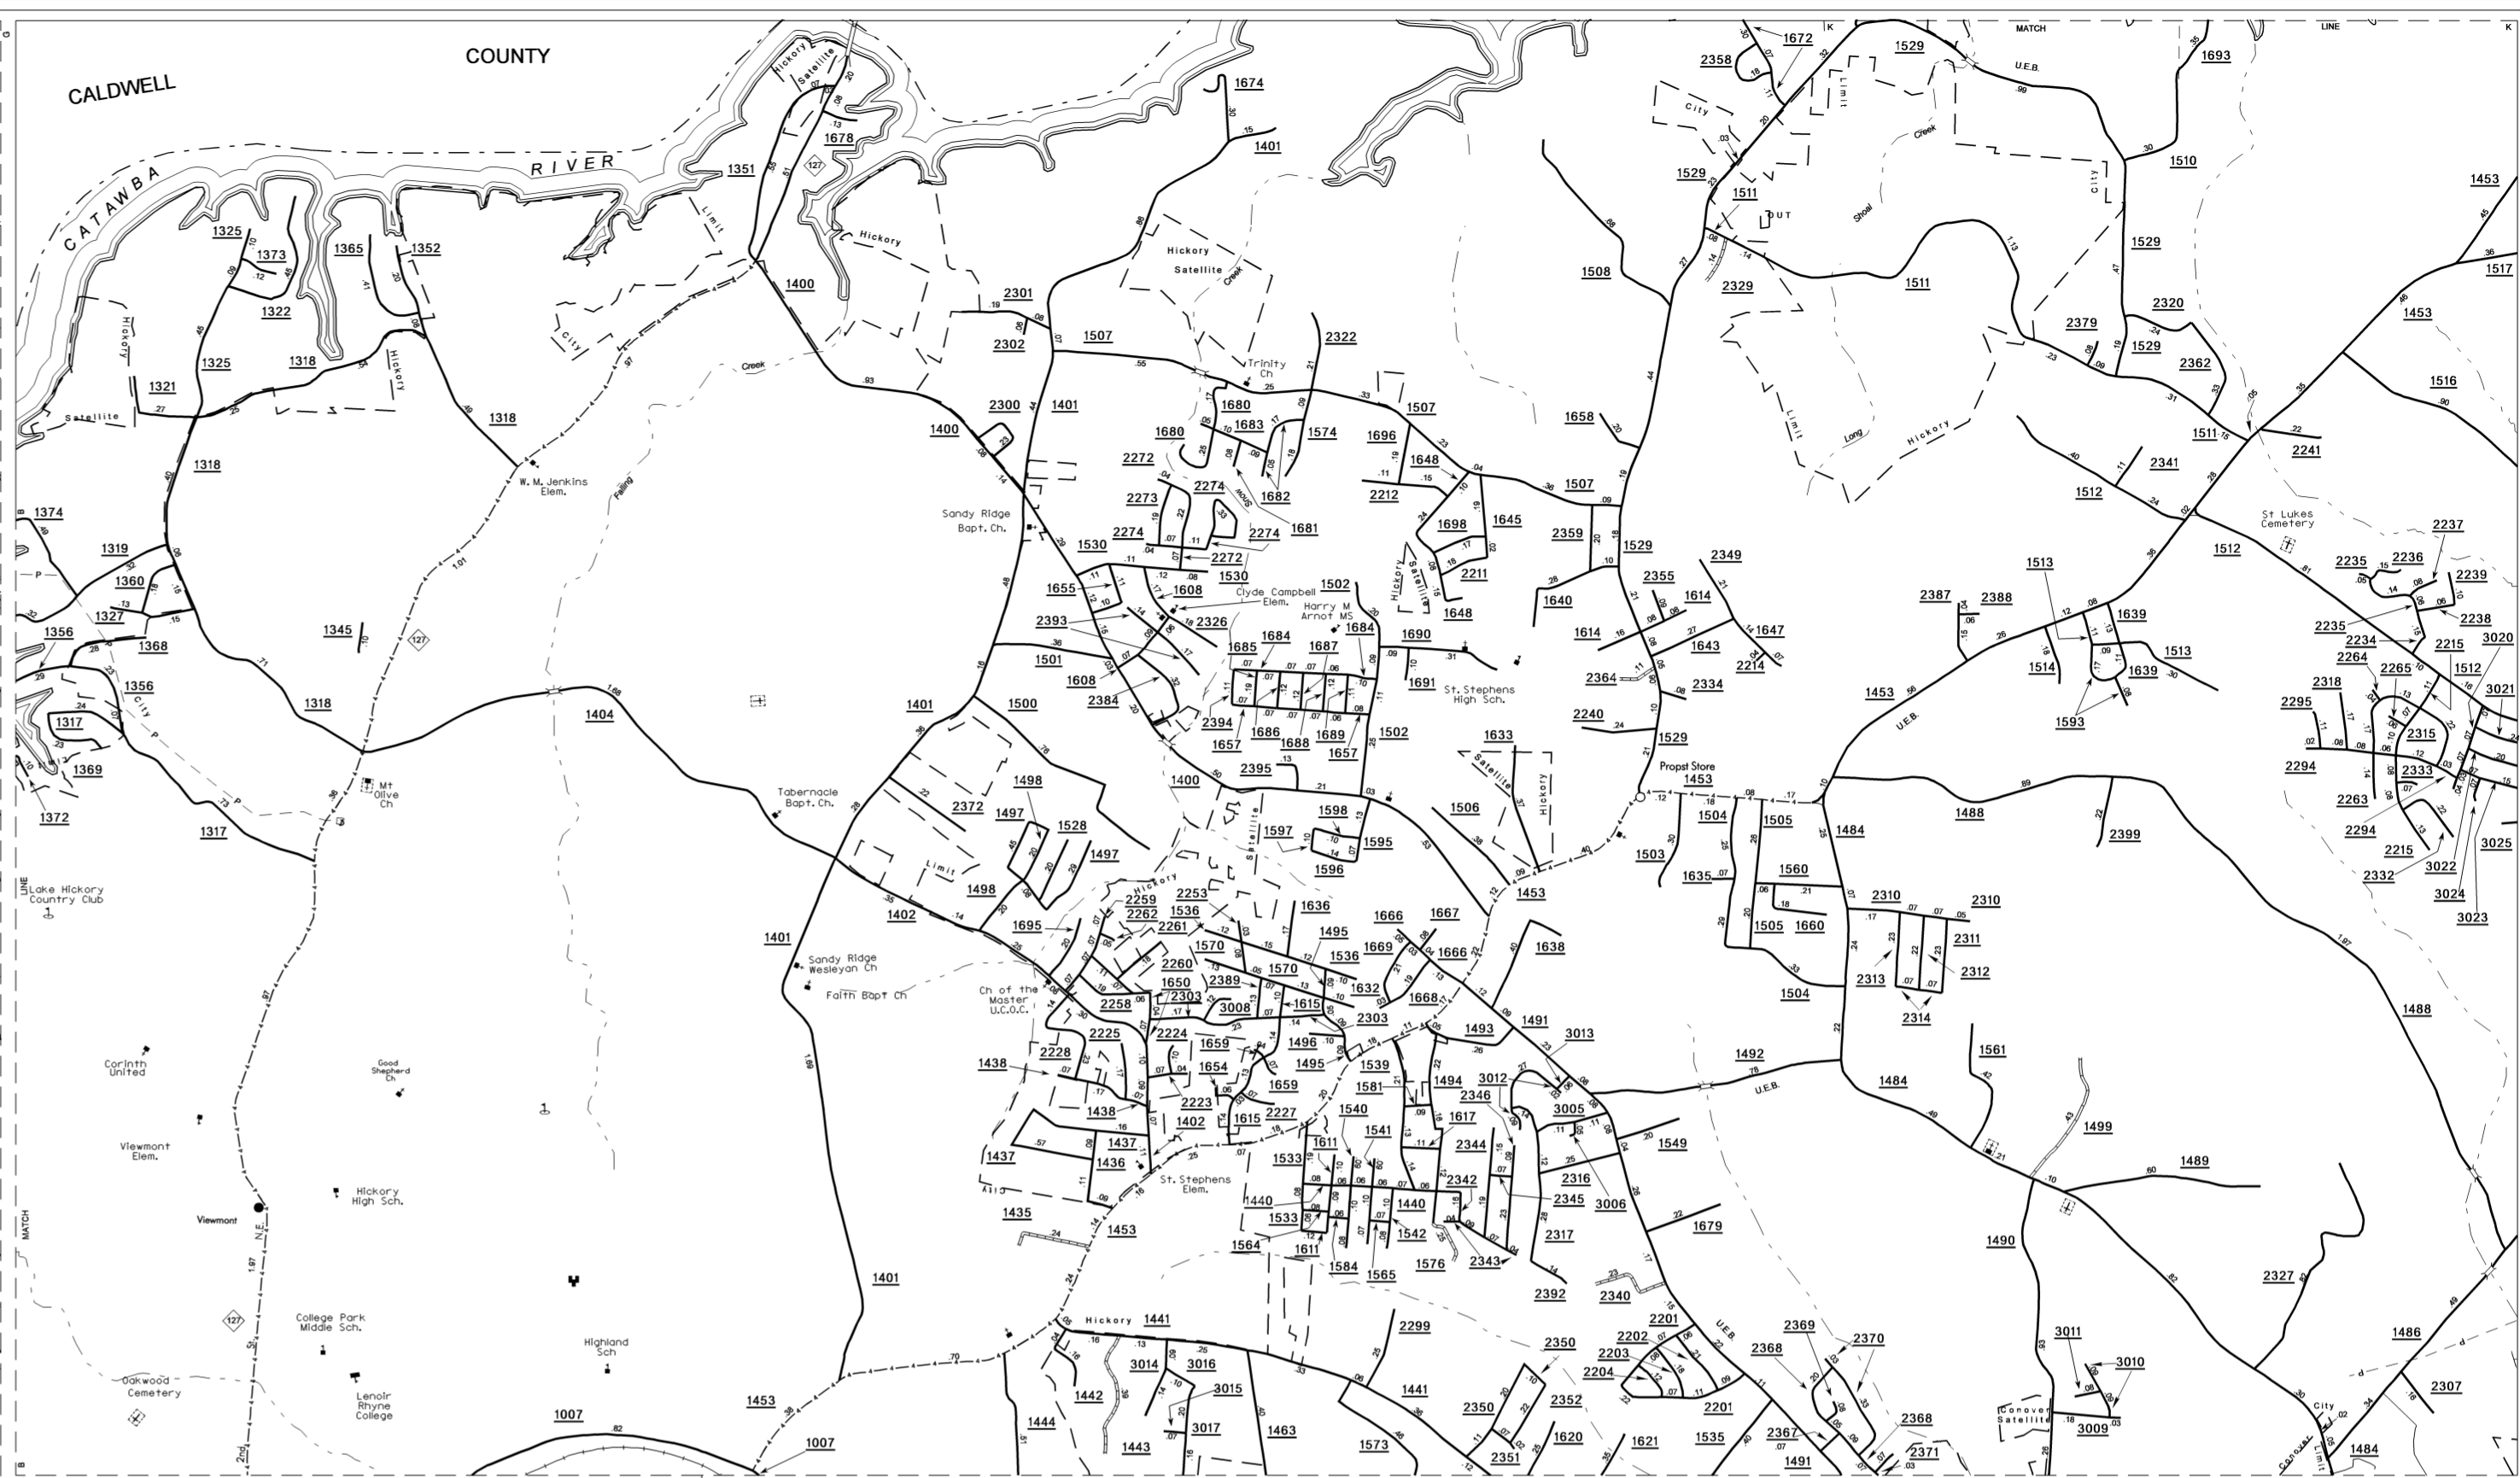

ENLARGED MUNICIPAL AND SUBURBAN AREAS
CATAWBA COUNTY
NORTH CAROLINA
PREPARED BY THE
NORTH CAROLINA DEPARTMENT OF TRANSPORTATION
STATE ROAD MAINTENANCE UNIT - MAPPING AND INFORMATION SECTION
IN COOPERATION WITH THE
U.S. DEPARTMENT OF TRANSPORTATION
FEDERAL HIGHWAY ADMINISTRATION