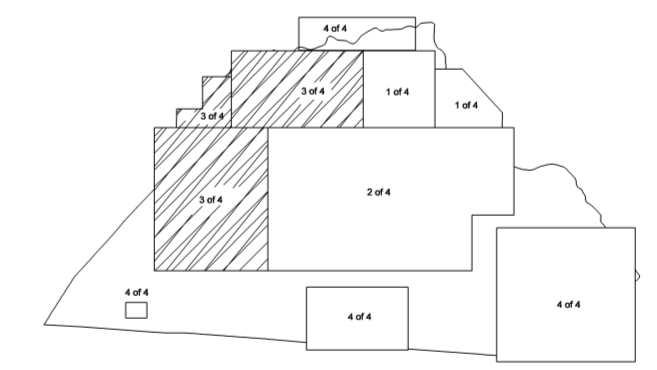

ENLARGED MUNICIPAL AND SUBURBAN AREAS
CATAWBA COUNTY
NORTH CAROLINA
PREPARED BY THE
NORTH CAROLINA DEPARTMENT OF TRANSPORTATION
STATE ROAD MAINTENANCE UNIT - MAPPING AND INFORMATION SECTION
IN COOPERATION WITH THE
U.S. DEPARTMENT OF TRANSPORTATION
FEDERAL HIGHWAY ADMINISTRATION