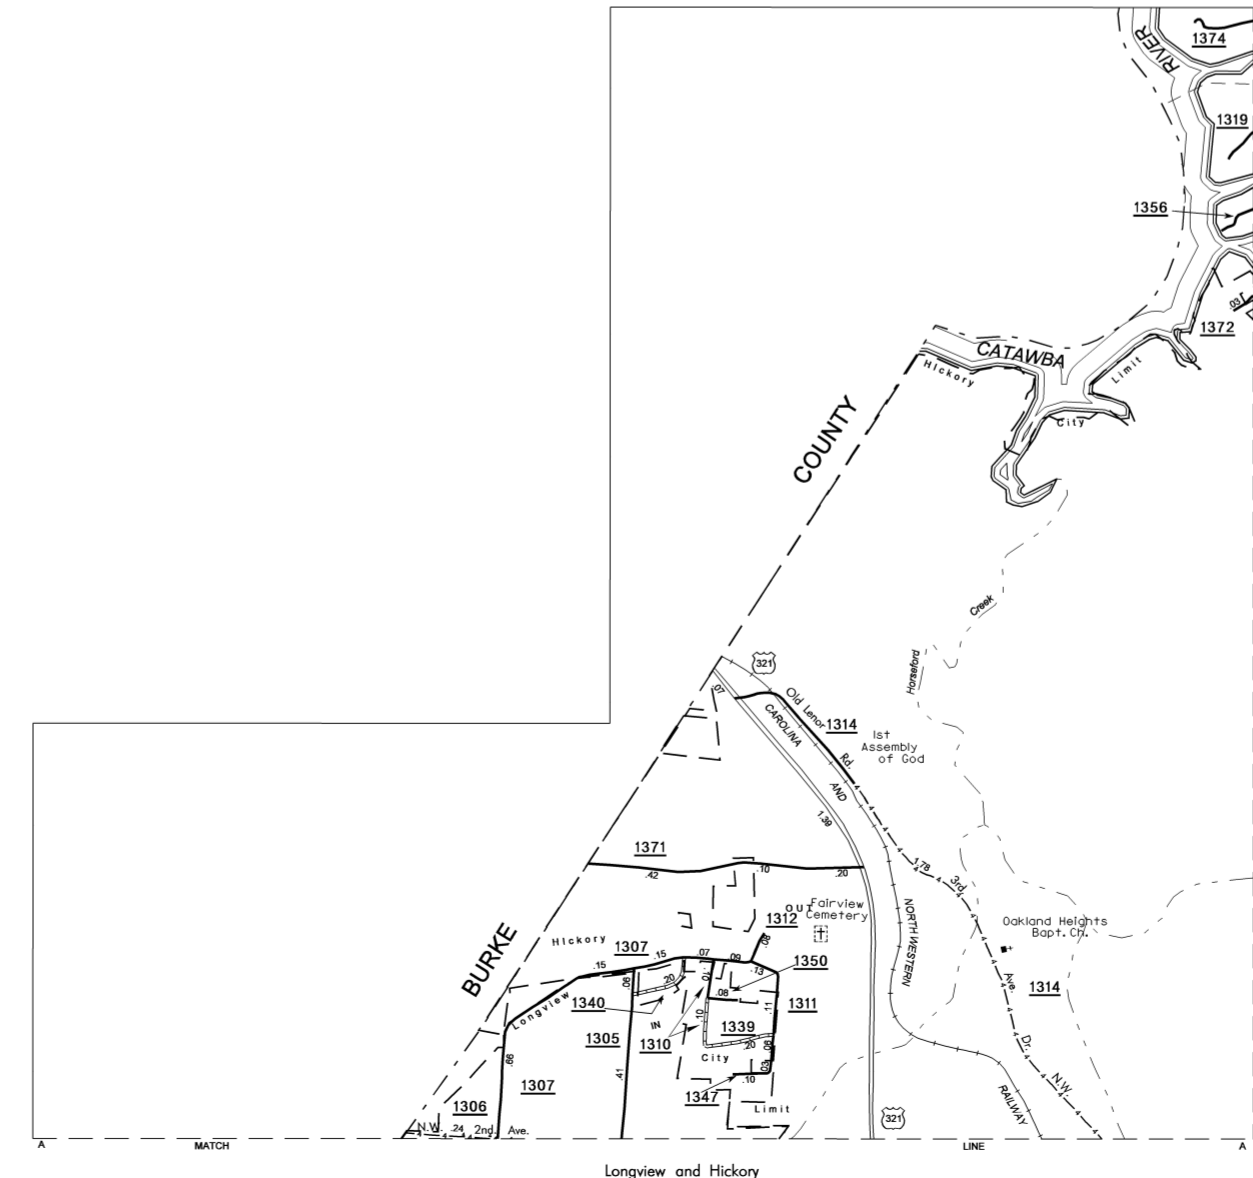

ENLARGED MUNICIPAL AND SUBURBAN AREAS
CATAWBA COUNTY
NORTH CAROLINA
PREPARED BY THE
NORTH CAROLINA DEPARTMENT OF TRANSPORTATION
STATE ROAD MAINTENANCE UNIT - MAPPING AND INFORMATION SECTION
IN COOPERATION WITH THE
U.S. DEPARTMENT OF TRANSPORTATION
FEDERAL HIGHWAY ADMINISTRATION