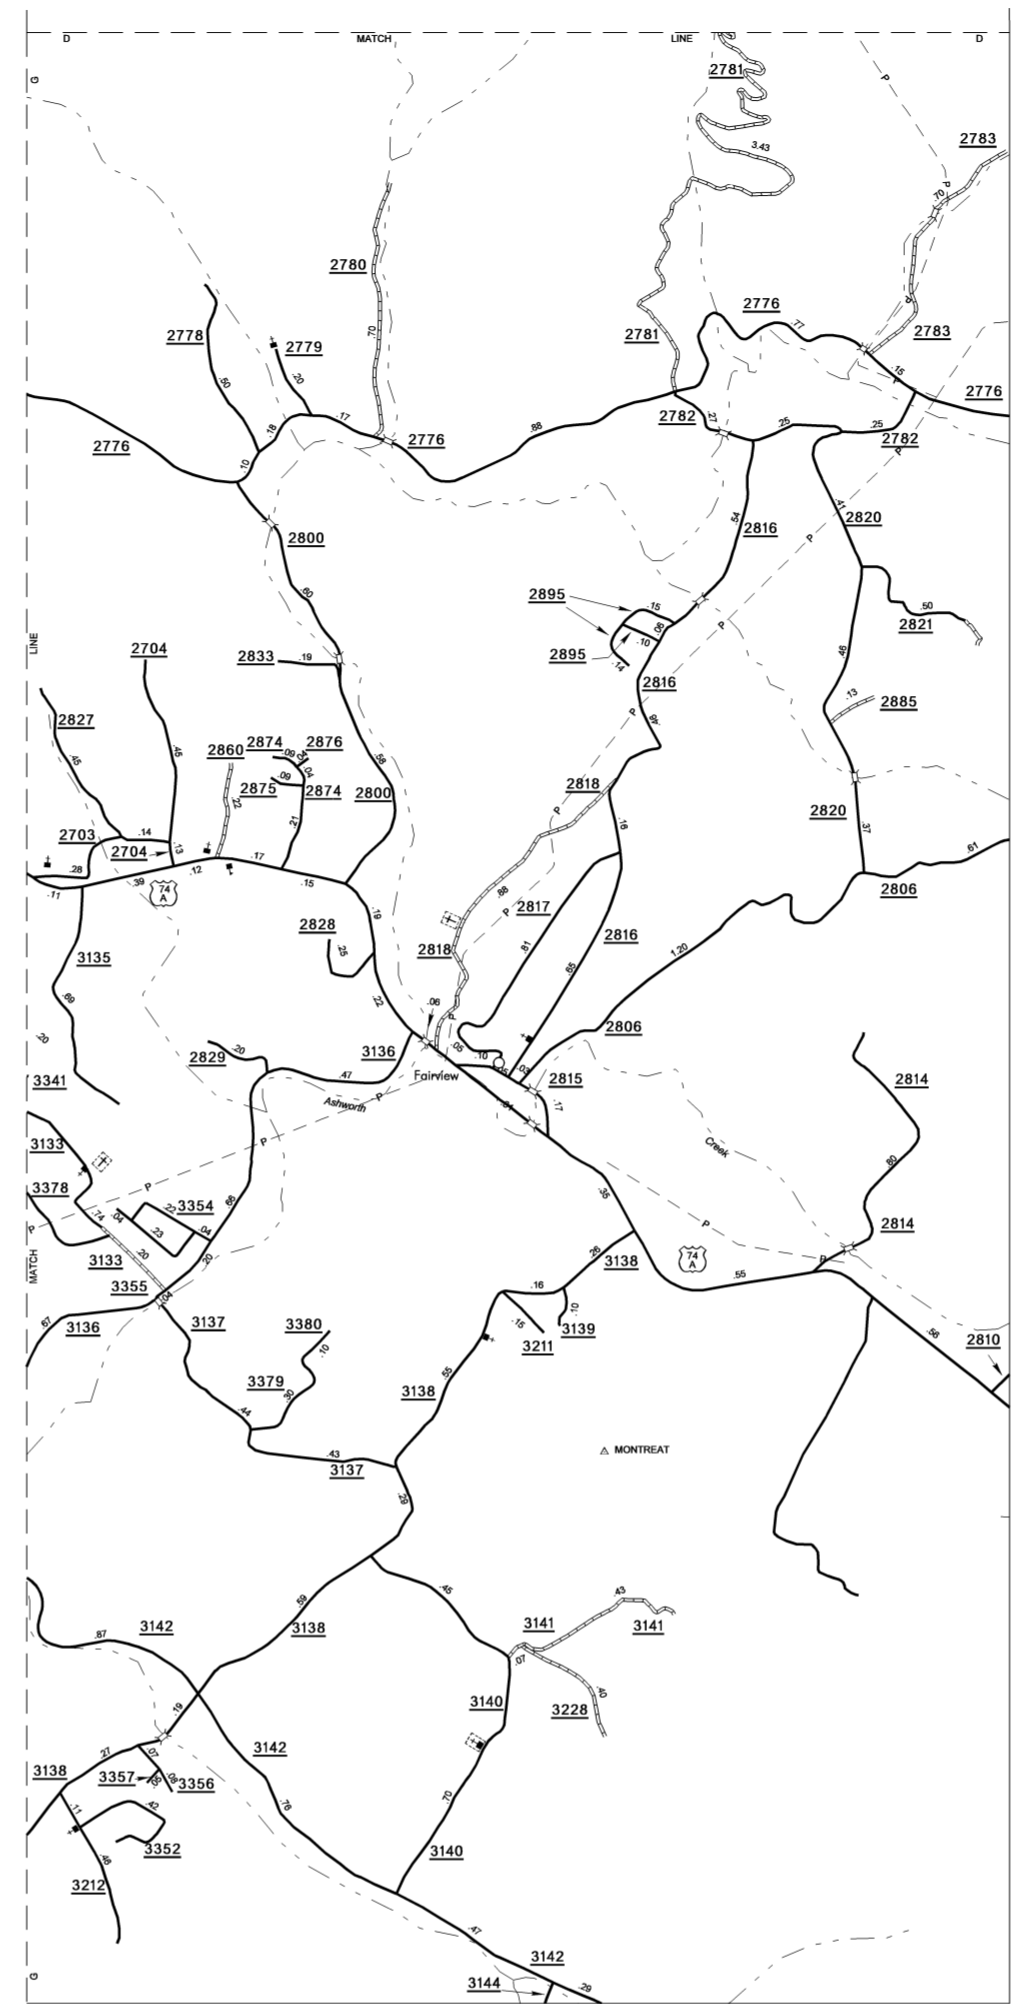

BUNCOMBE COUNTY
 SUP 5
 COPIES OF THIS MAP ARE AVAILABLE TO THE PUBLIC AT A NOMINAL COST.
 ADDRESS:
 N.C. DEPARTMENT OF TRANSPORTATION
 STATE ROAD MAINTENANCE UNIT - MAPPING AND INFORMATION SECTION
 3401 CAROL SANDHURST CT.
 FOLEY, N.C. 27535
 REVISED 10/19/09 MGS
 2/16/10 MGS
 10/19/09 MGS

ENLARGED MUNICIPAL AND SUBURBAN AREAS
BUNCOMBE COUNTY
 NORTH CAROLINA
 PREPARED BY THE
 NORTH CAROLINA DEPARTMENT OF TRANSPORTATION
 STATE ROAD MAINTENANCE UNIT - MAPPING AND INFORMATION SECTION
 IN COOPERATION WITH THE
 U.S. DEPARTMENT OF TRANSPORTATION
 FEDERAL HIGHWAY ADMINISTRATION