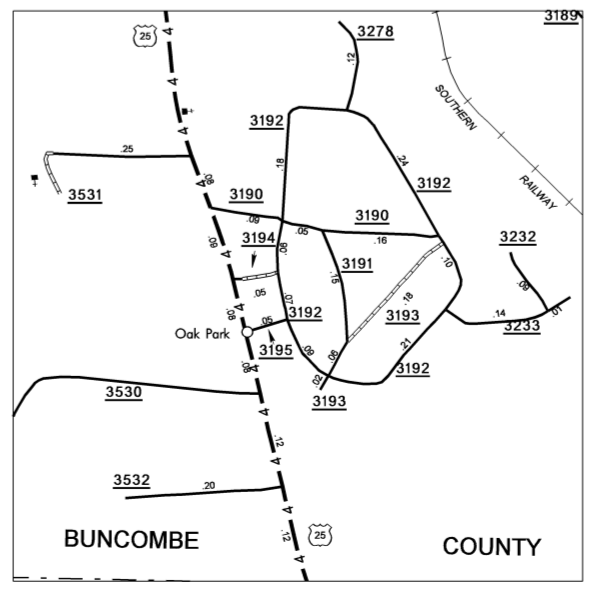

BUNCOMBE COUNTY
 SUP 5
 COPIES OF THIS MAP ARE AVAILABLE TO THE PUBLIC AT A NOMINAL COST.
 ADDRESS:
 N.C. DEPARTMENT OF TRANSPORTATION
 STATE ROAD MAINTENANCE UNIT - MAPPING AND INFORMATION SECTION
 3401 CAROL SANDHURST CT.
 FOLEY, N.C. 27535
 REVISED 10/19/09 MGS
 2/16/10 MGS
 10/19/09 MGS

ENLARGED MUNICIPAL AND SUBURBAN AREAS
BUNCOMBE COUNTY
 NORTH CAROLINA
 PREPARED BY THE
 NORTH CAROLINA DEPARTMENT OF TRANSPORTATION
 STATE ROAD MAINTENANCE UNIT - MAPPING AND INFORMATION SECTION
 IN COOPERATION WITH THE
 U.S. DEPARTMENT OF TRANSPORTATION
 FEDERAL HIGHWAY ADMINISTRATION