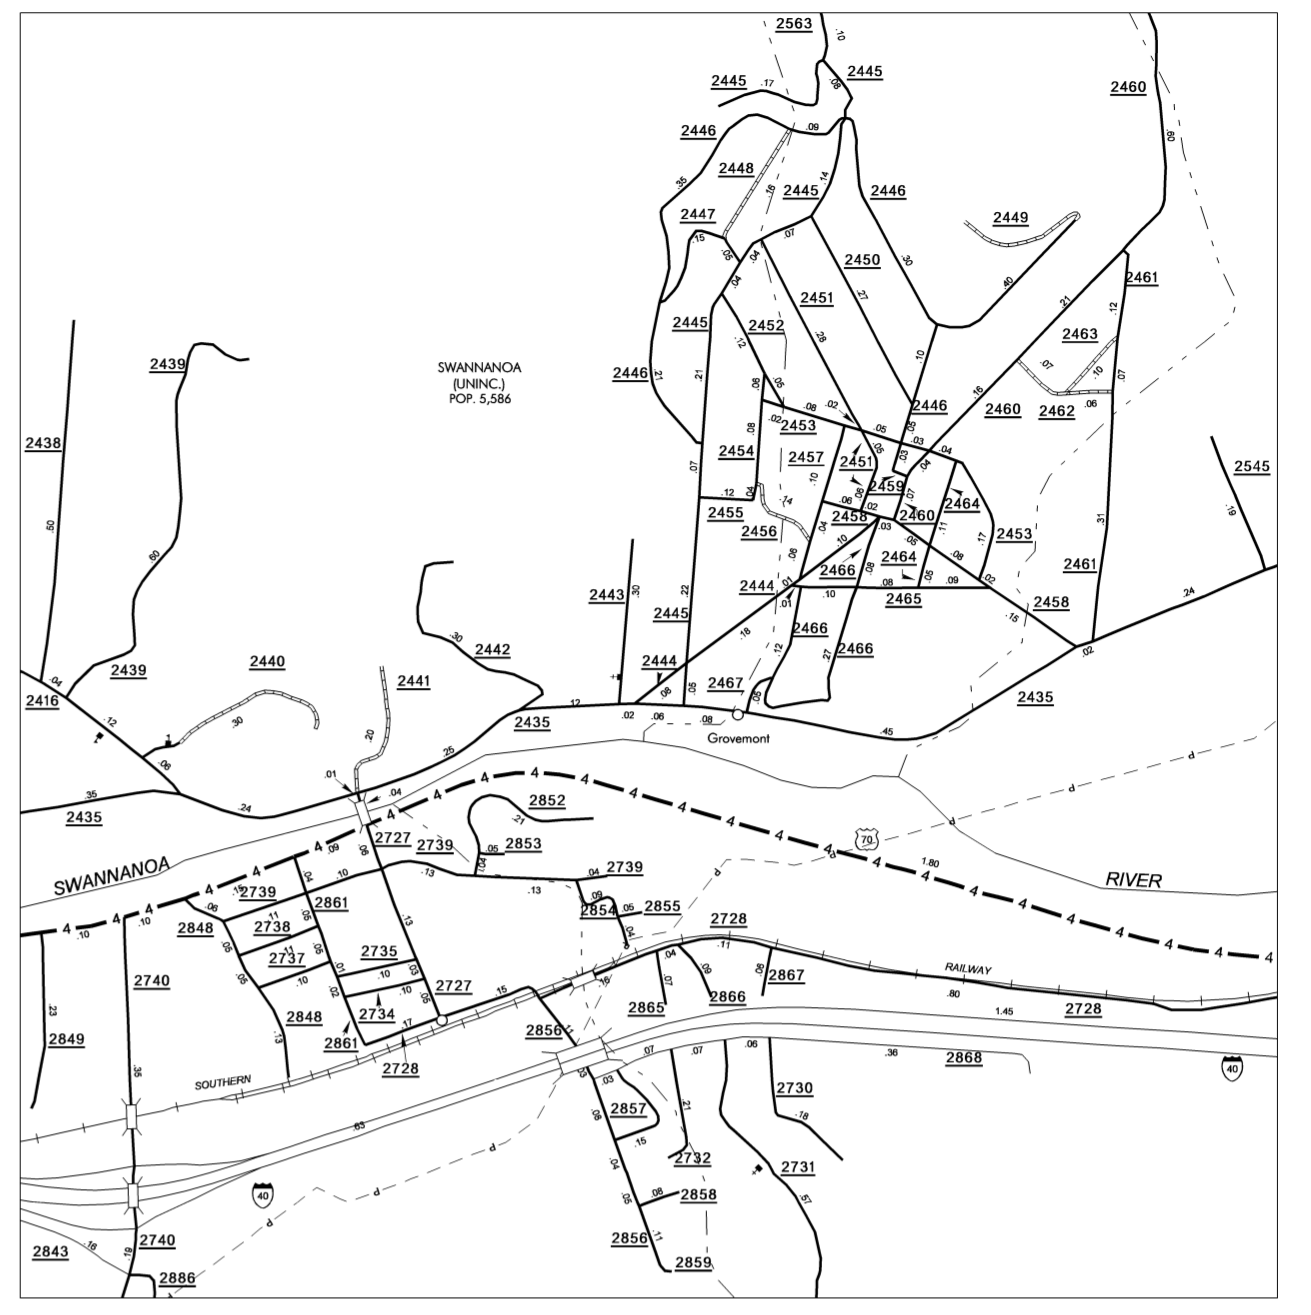

BUNCOMBE COUNTY
 SUP 5
 COPIES OF THIS MAP ARE AVAILABLE TO THE PUBLIC AT A NOMINAL COST.
 ADDRESS:
 N.C. DEPARTMENT OF TRANSPORTATION
 STATE ROAD MAINTENANCE UNIT - MAPPING AND INFORMATION SECTION
 3401 CAROL SANDHURST CT.
 FOLEY, N.C. 27535
 REVISED 10/19/09 MGS
 2/16/10 MGS
 10/19/09 MGS

ENLARGED MUNICIPAL AND SUBURBAN AREAS
BUNCOMBE COUNTY
 NORTH CAROLINA
 PREPARED BY THE
 NORTH CAROLINA DEPARTMENT OF TRANSPORTATION
 STATE ROAD MAINTENANCE UNIT - MAPPING AND INFORMATION SECTION
 IN COOPERATION WITH THE
 U.S. DEPARTMENT OF TRANSPORTATION
 FEDERAL HIGHWAY ADMINISTRATION