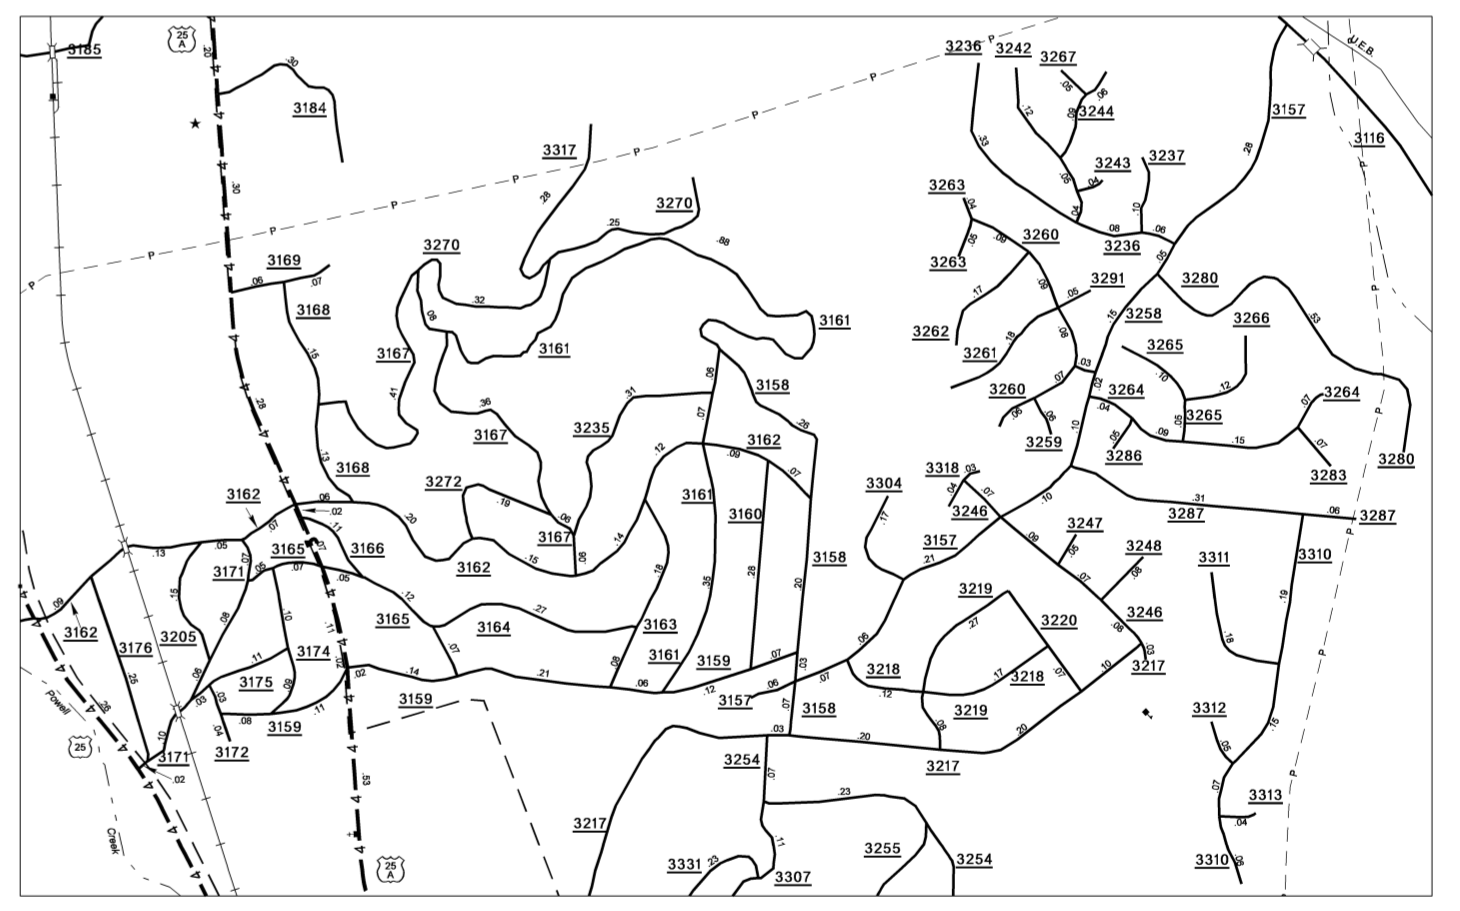

BUNCOMBE COUNTY
 SUP 5
 COPIES OF THIS MAP ARE AVAILABLE TO THE PUBLIC AT A NOMINAL COST.
 ADDRESS:
 N.C. DEPARTMENT OF TRANSPORTATION
 STATE ROAD MAINTENANCE UNIT - MAPPING AND INFORMATION SECTION
 3401 CAROL SANDHURST CT.
 FOLEY, N.C. 27535
 REVISED 10/19/09 MGS
 2/16/10 MGS
 10/19/09 MGS

ENLARGED MUNICIPAL AND SUBURBAN AREAS
BUNCOMBE COUNTY
 NORTH CAROLINA
 PREPARED BY THE
 NORTH CAROLINA DEPARTMENT OF TRANSPORTATION
 STATE ROAD MAINTENANCE UNIT - MAPPING AND INFORMATION SECTION
 IN COOPERATION WITH THE
 U.S. DEPARTMENT OF TRANSPORTATION
 FEDERAL HIGHWAY ADMINISTRATION