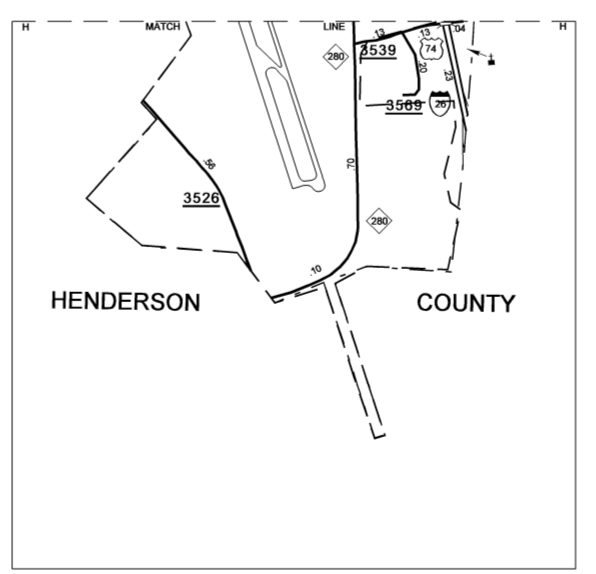

BUNCOMBE COUNTY
 SUP 5
 COPIES OF THIS MAP ARE AVAILABLE TO THE PUBLIC AT A NOMINAL COST.
 ADDRESS:
 N.C. DEPARTMENT OF TRANSPORTATION
 STATE ROAD MAINTENANCE UNIT - MAPPING AND INFORMATION SECTION
 3401 CAROL SANDHURST CT.
 FOLEY, N.C. 27535
 REVISED 10/19/09 MGS
 2/16/10 MGS
 10/19/09 MGS

ENLARGED MUNICIPAL AND SUBURBAN AREAS
BUNCOMBE COUNTY
 NORTH CAROLINA
 PREPARED BY THE
 NORTH CAROLINA DEPARTMENT OF TRANSPORTATION
 STATE ROAD MAINTENANCE UNIT - MAPPING AND INFORMATION SECTION
 IN COOPERATION WITH THE
 U.S. DEPARTMENT OF TRANSPORTATION
 FEDERAL HIGHWAY ADMINISTRATION