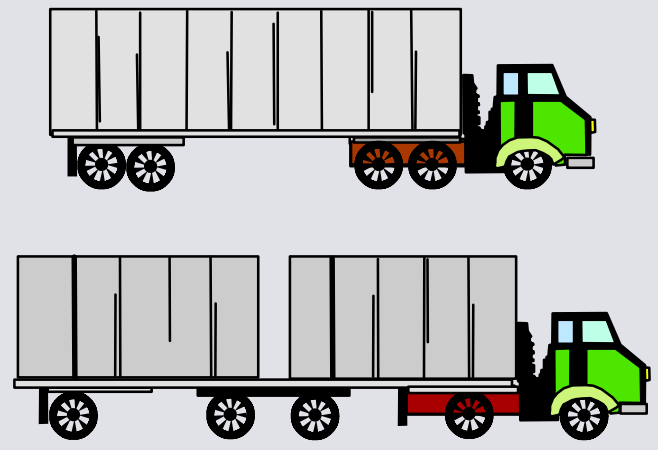

NORTH CAROLINA CRASH MAP TOTAL TRUCK CRASHES

Source:
DMV crash database. Data spans a five
year period and was extracted on 9-16-15.

32,524 Total Truck Crashes

The number inside each county boundary
is the total Crashes per county.

Interstate Highway

Total crash data includes
Property Damage Only. PDO

Total Truck Crashes

LOWEST  Graham Co. 4,652 HIGHEST  Mecklenburg Co.	 2,369 TO 4,652  1,050 TO 2,369  529 TO 1,050  175 TO 529  8 TO 175
---	--