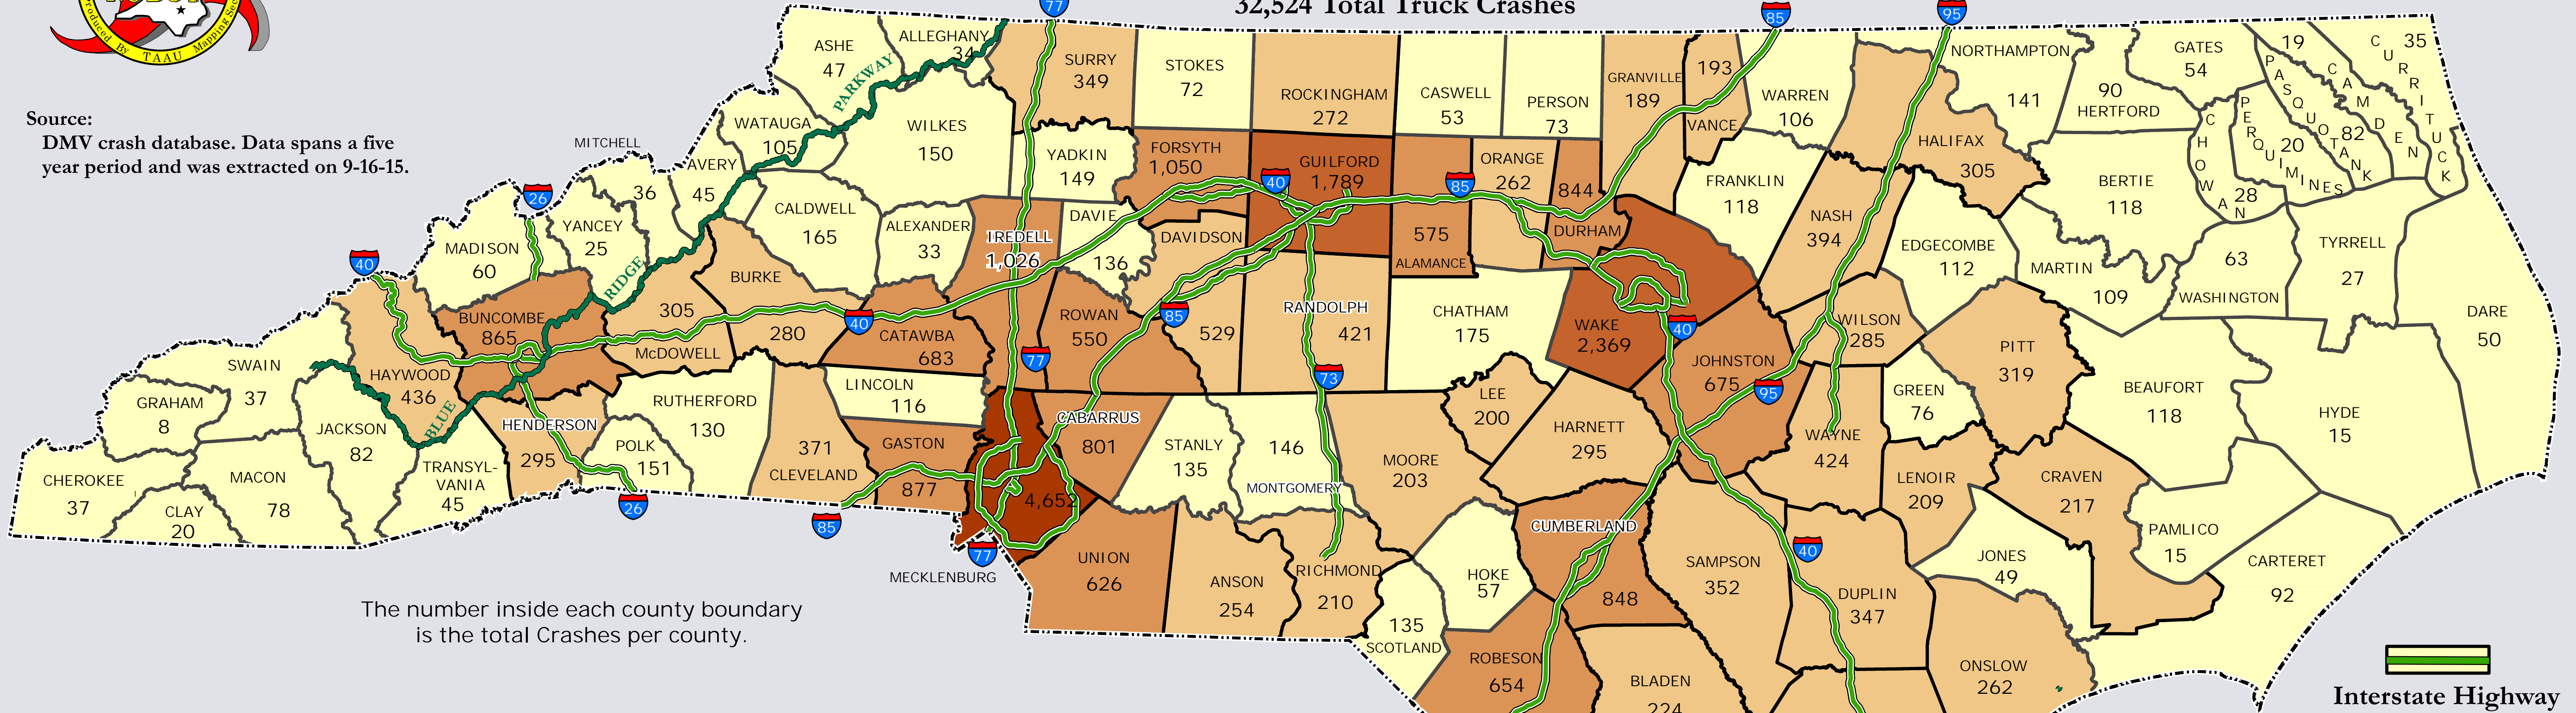

NORTH CAROLINA CRASH MAP TOTAL TRUCK CRASHES

Source:
DMV crash database. Data spans a five
year period and was extracted on 9-16-15.

32,524 Total Truck Crashes

The number inside each county boundary
is the total Crashes per county.

Interstate Highway

Total crash data includes
Property Damage Only. PDO

Total Truck Crashes

LOWEST  Graham Co. 4,652 HIGHEST  Mecklenburg Co.	 2,369 TO 4,652  1,050 TO 2,369  529 TO 1,050  175 TO 529  8 TO 175
---	--