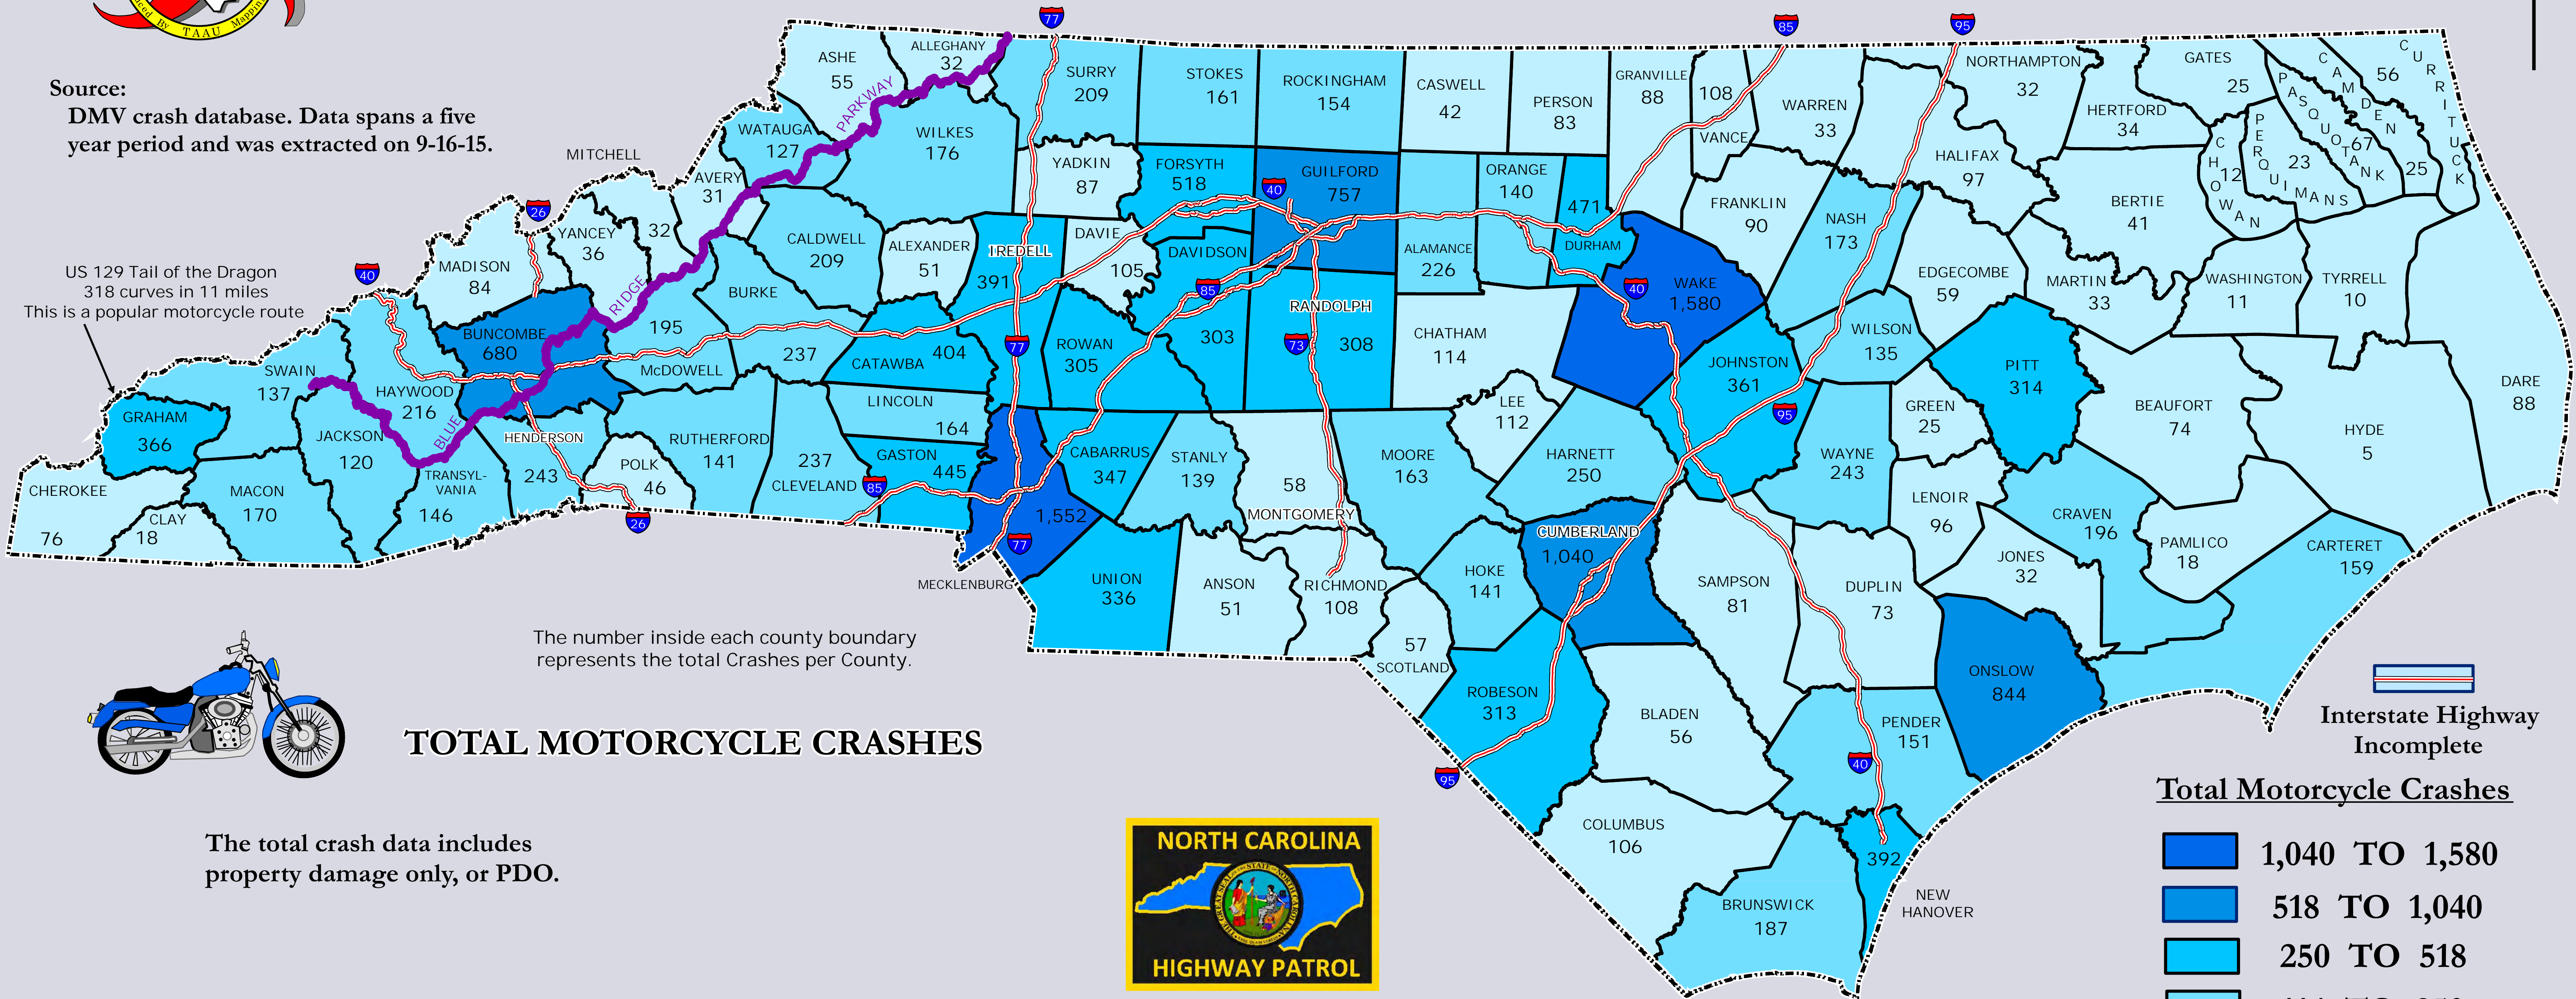

NORTH CAROLINA CRASH MAP

MOTORCYCLE TOTAL CRASHES

20,148 Total Crashes

Source:
DMV crash database. Data spans a five year period and was extracted on 9-16-15.

US 129 Tail of the Dragon
318 curves in 11 miles
This is a popular motorcycle route

The number inside each county boundary represents the total Crashes per County.

TOTAL MOTORCYCLE CRASHES

The total crash data includes property damage only, or PDO.

Interstate Highway Incomplete

Total Motorcycle Crashes

Dark Blue	1,040 TO 1,580
Medium Blue	518 TO 1,040
Light Blue	250 TO 518
Very Light Blue	114 TO 250
White	5 TO 114

More Information can be obtained at:
<https://connect.ncdot.gov/resources/safety/Pages/Crash-Data.aspx>